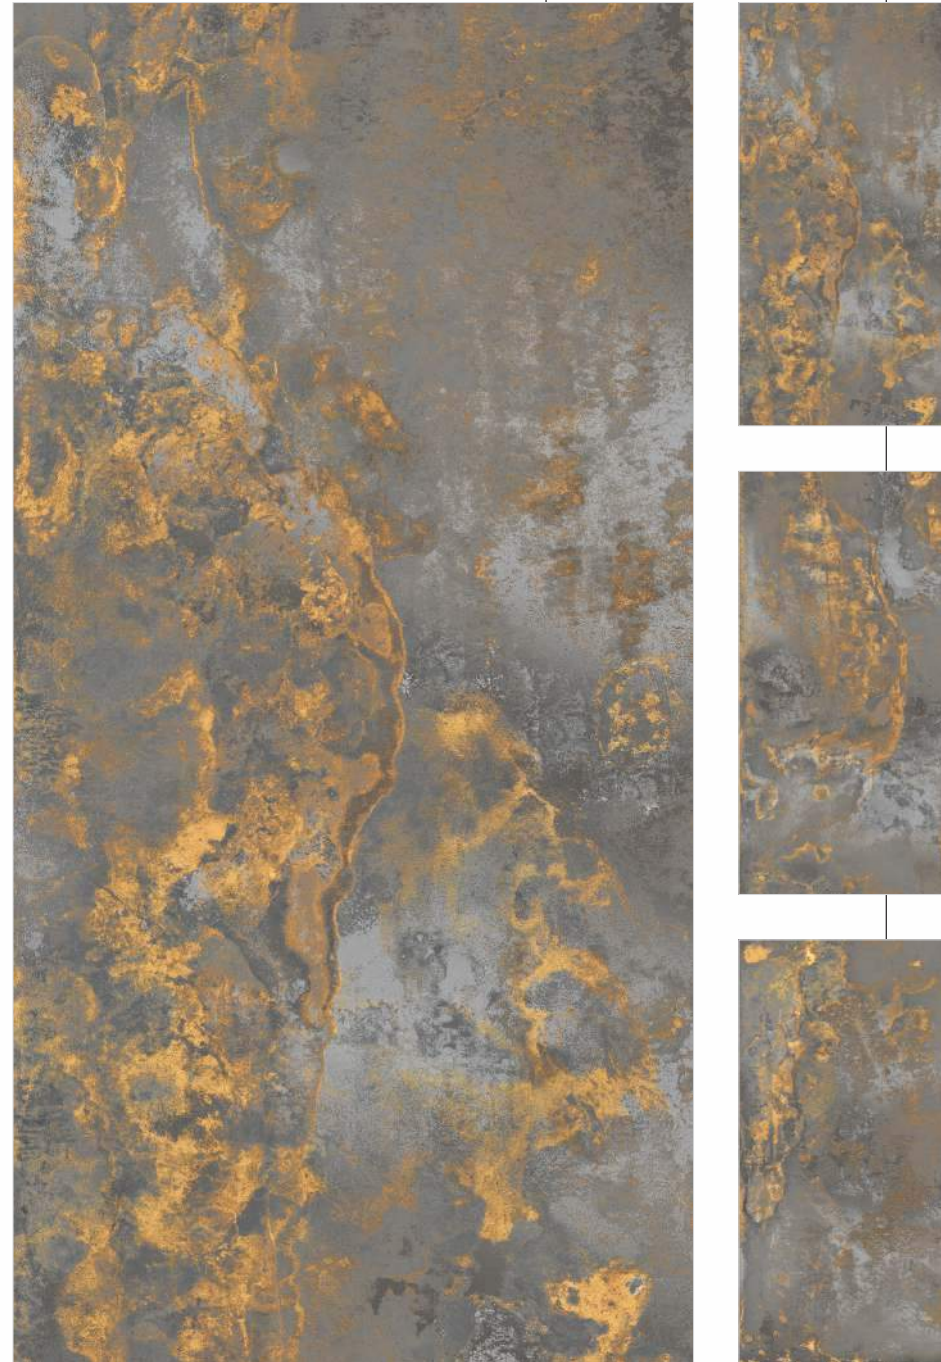

GVT
PGVT
COLLECTION

Metallic
Effect

600x1200mm

Colour
Moods

EXOTICA
tile & sanitaryware

Royal Neon
Yellow Metal

Faces

3