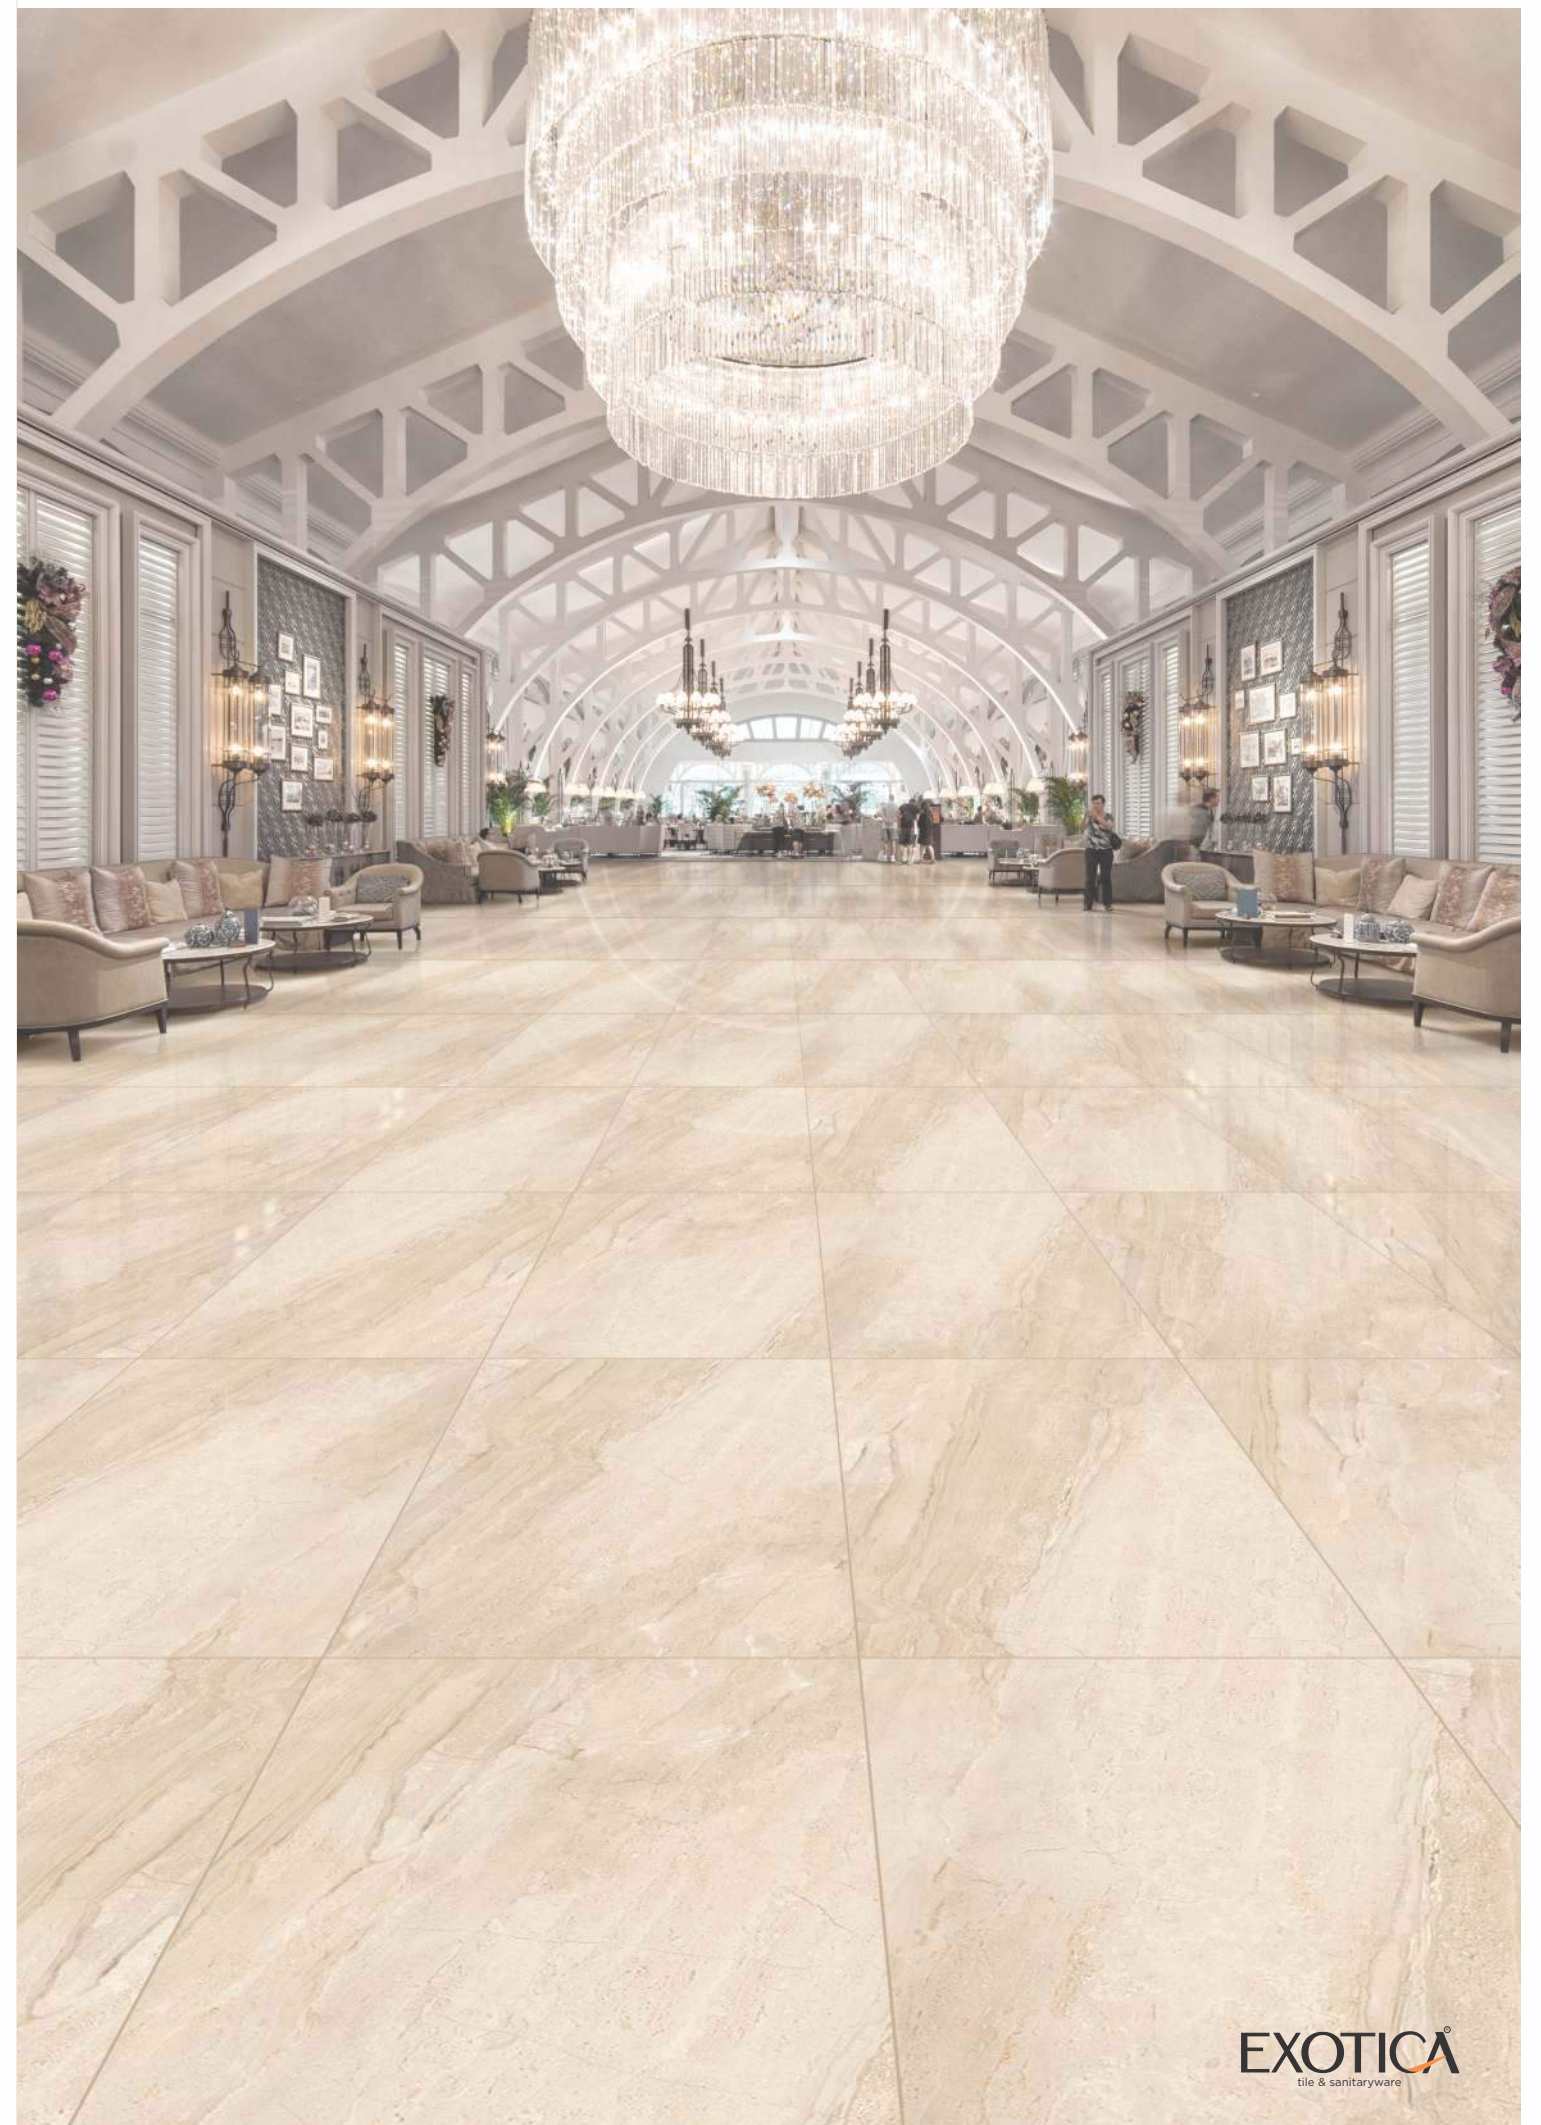

Glossy

Finish

600x1200mm

Colour
Moods

**GVT
PGVT**
COLLECTION

Royal Dyna
Natural Crema

Faces

4

EXOTICA
tile & sanitaryware