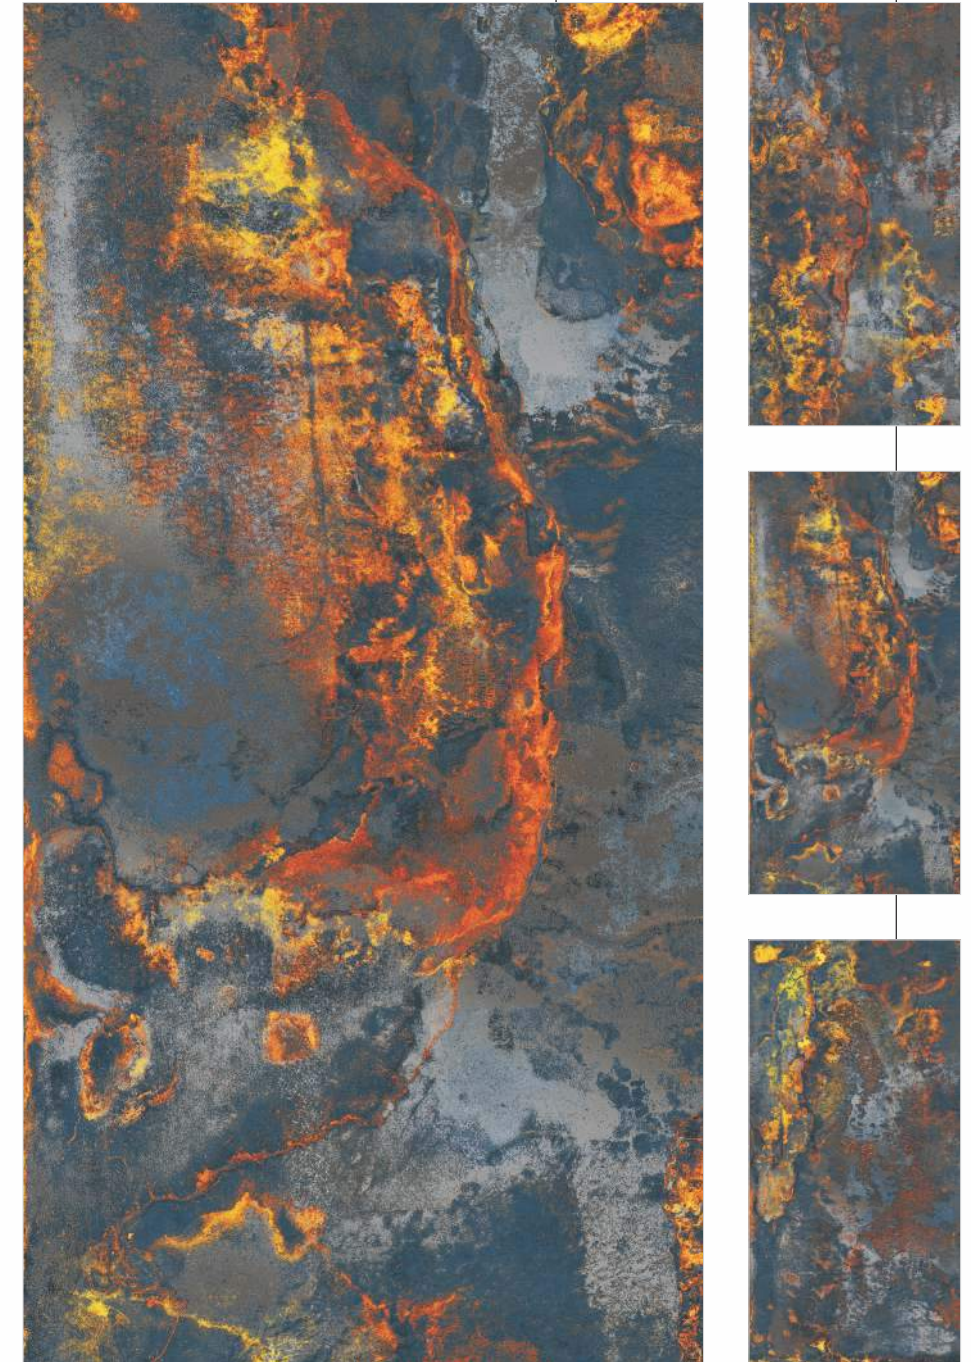

Royal Neon
Orange Metal

Faces

3