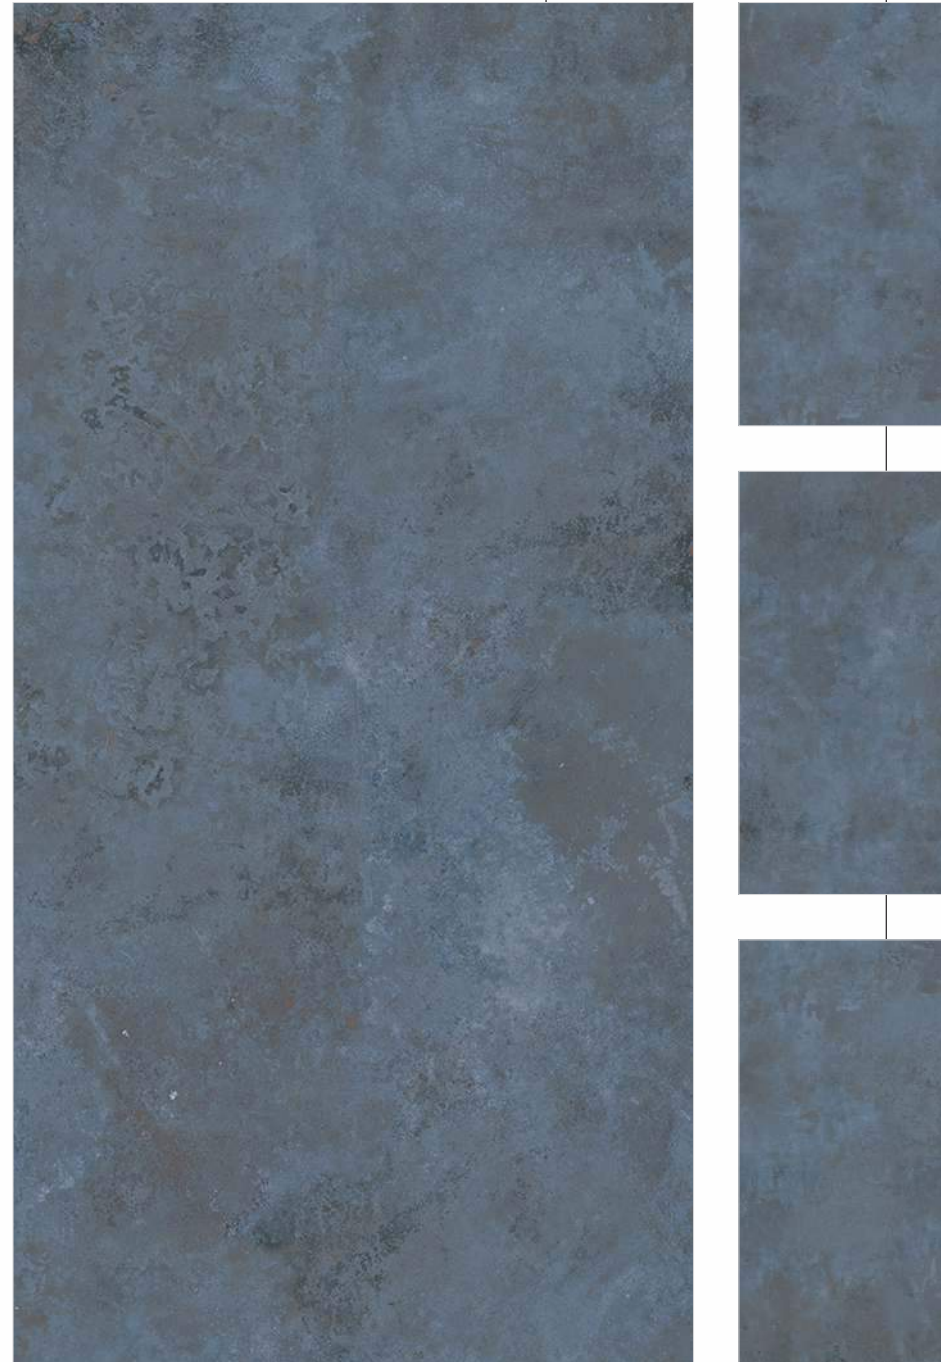

Matt With Glossy Ink
Finish

600x1200mm

Colour
Moods

EXOTICA
tile & sanitaryware

Royal Eragon
Dark Blue

Faces

4

Royal Eragon
Blue Decor