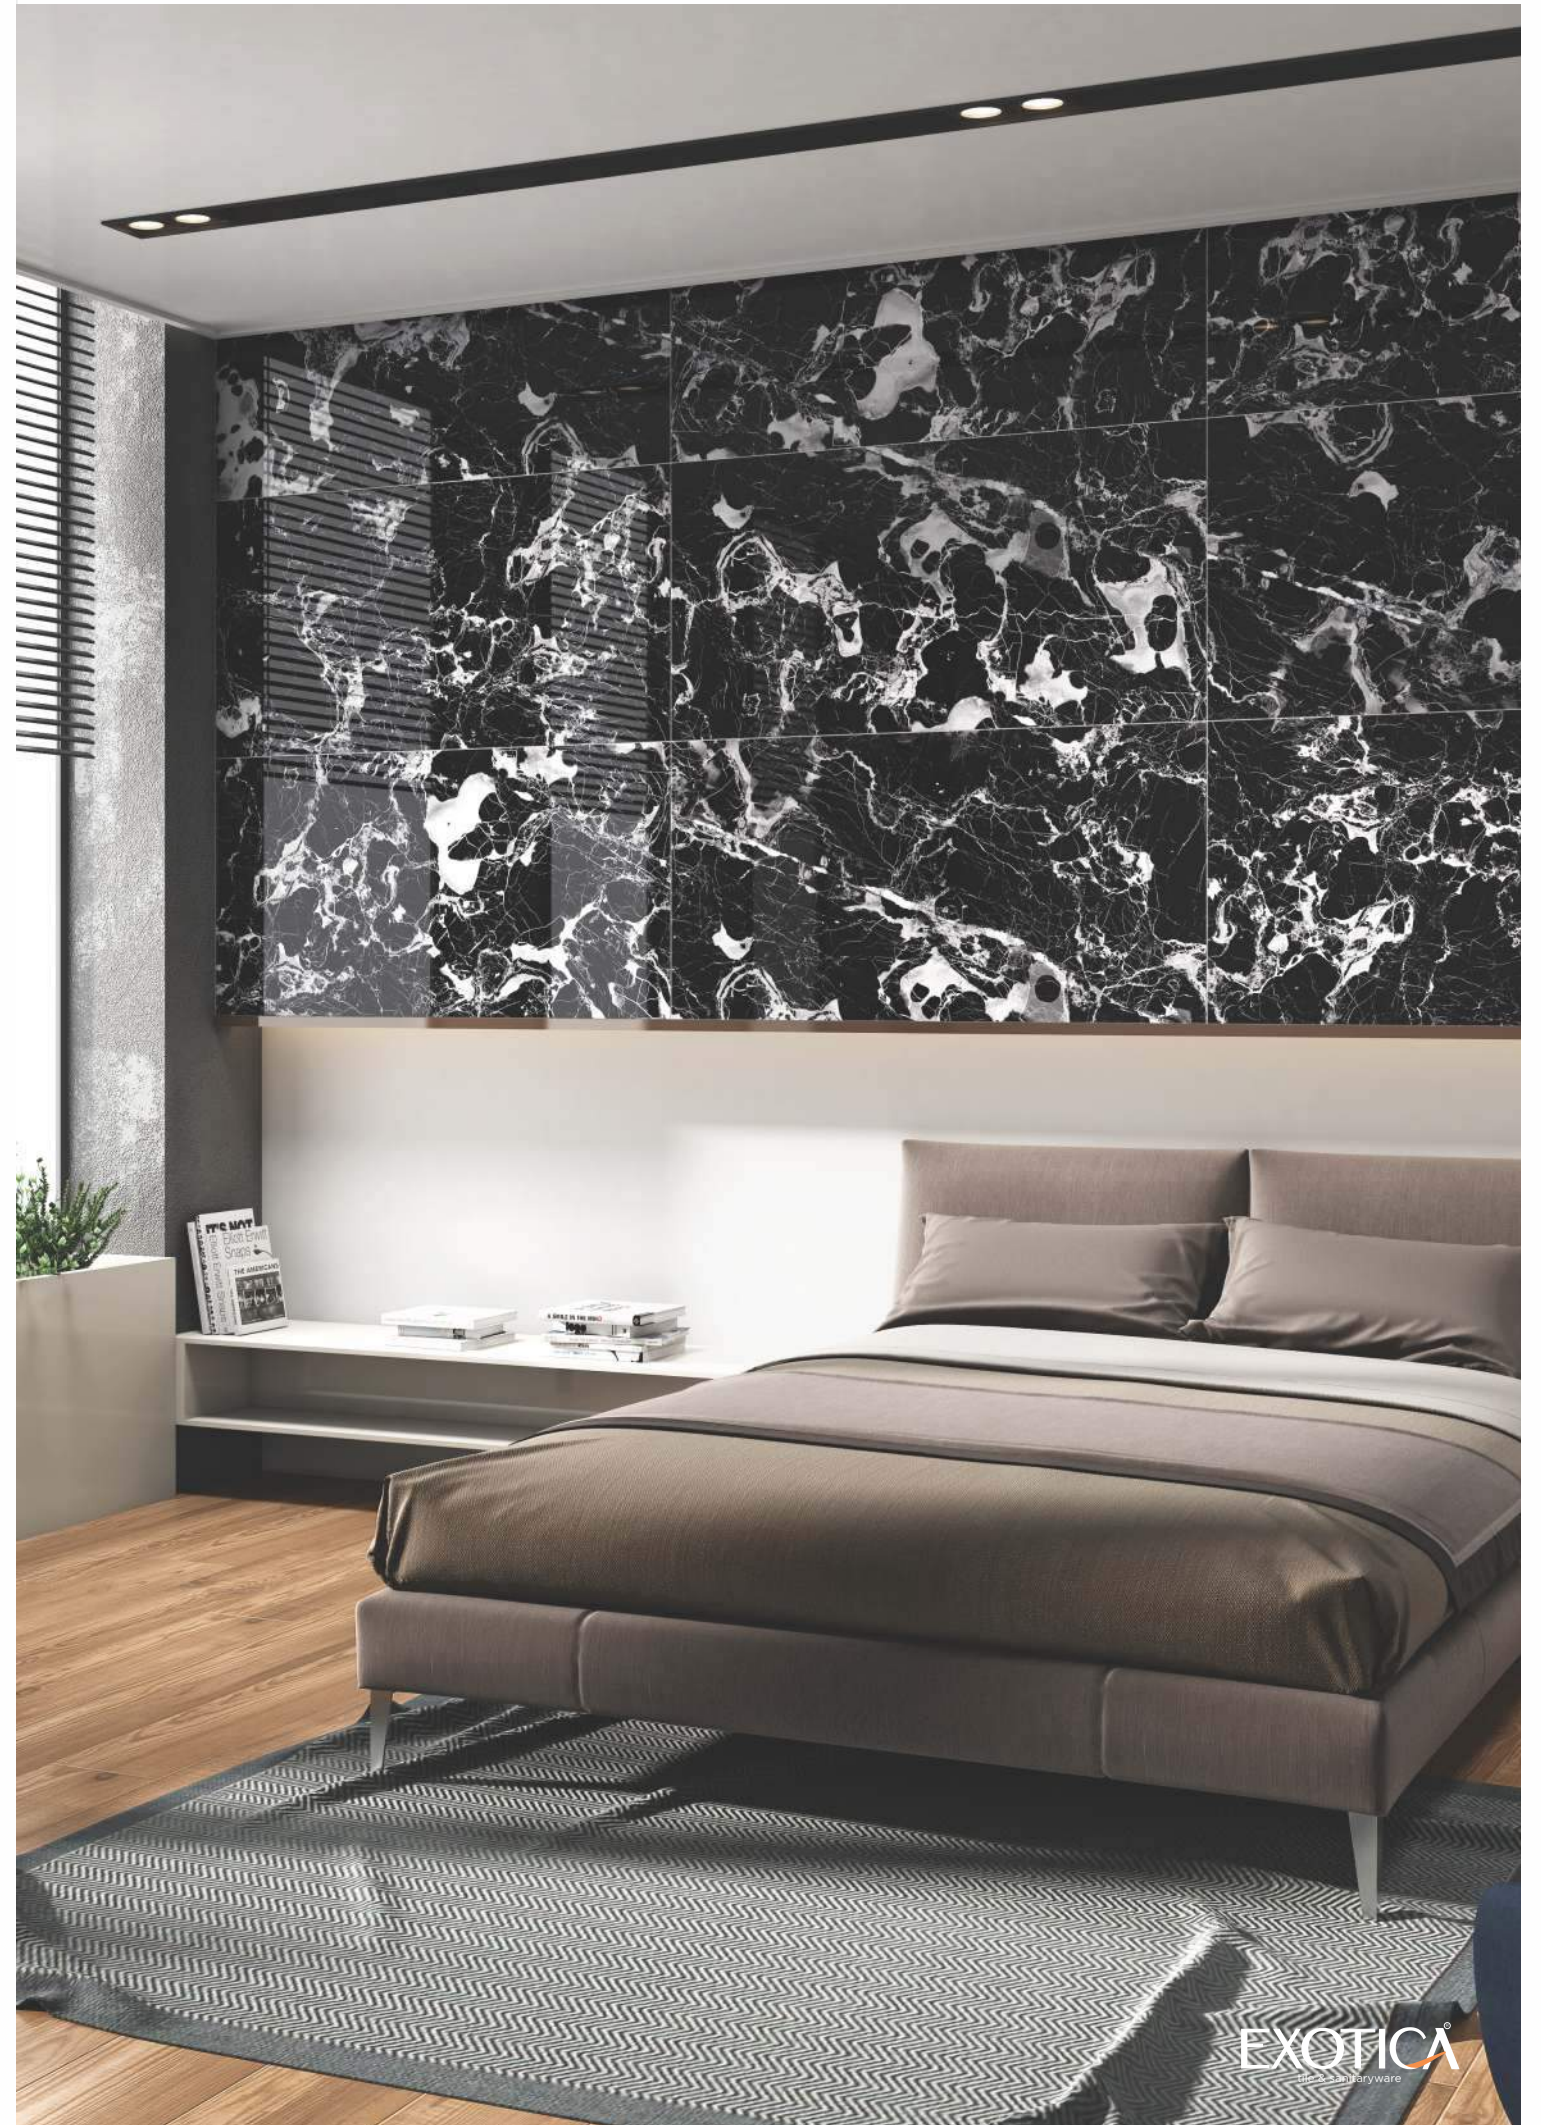

High Gloss
Finish

600x1200mm

Colour
Moods

GVT
PGVT
COLLECTION

Royal Cosmic
Black

Faces

5

EXOTICA
Ceramic Tiles