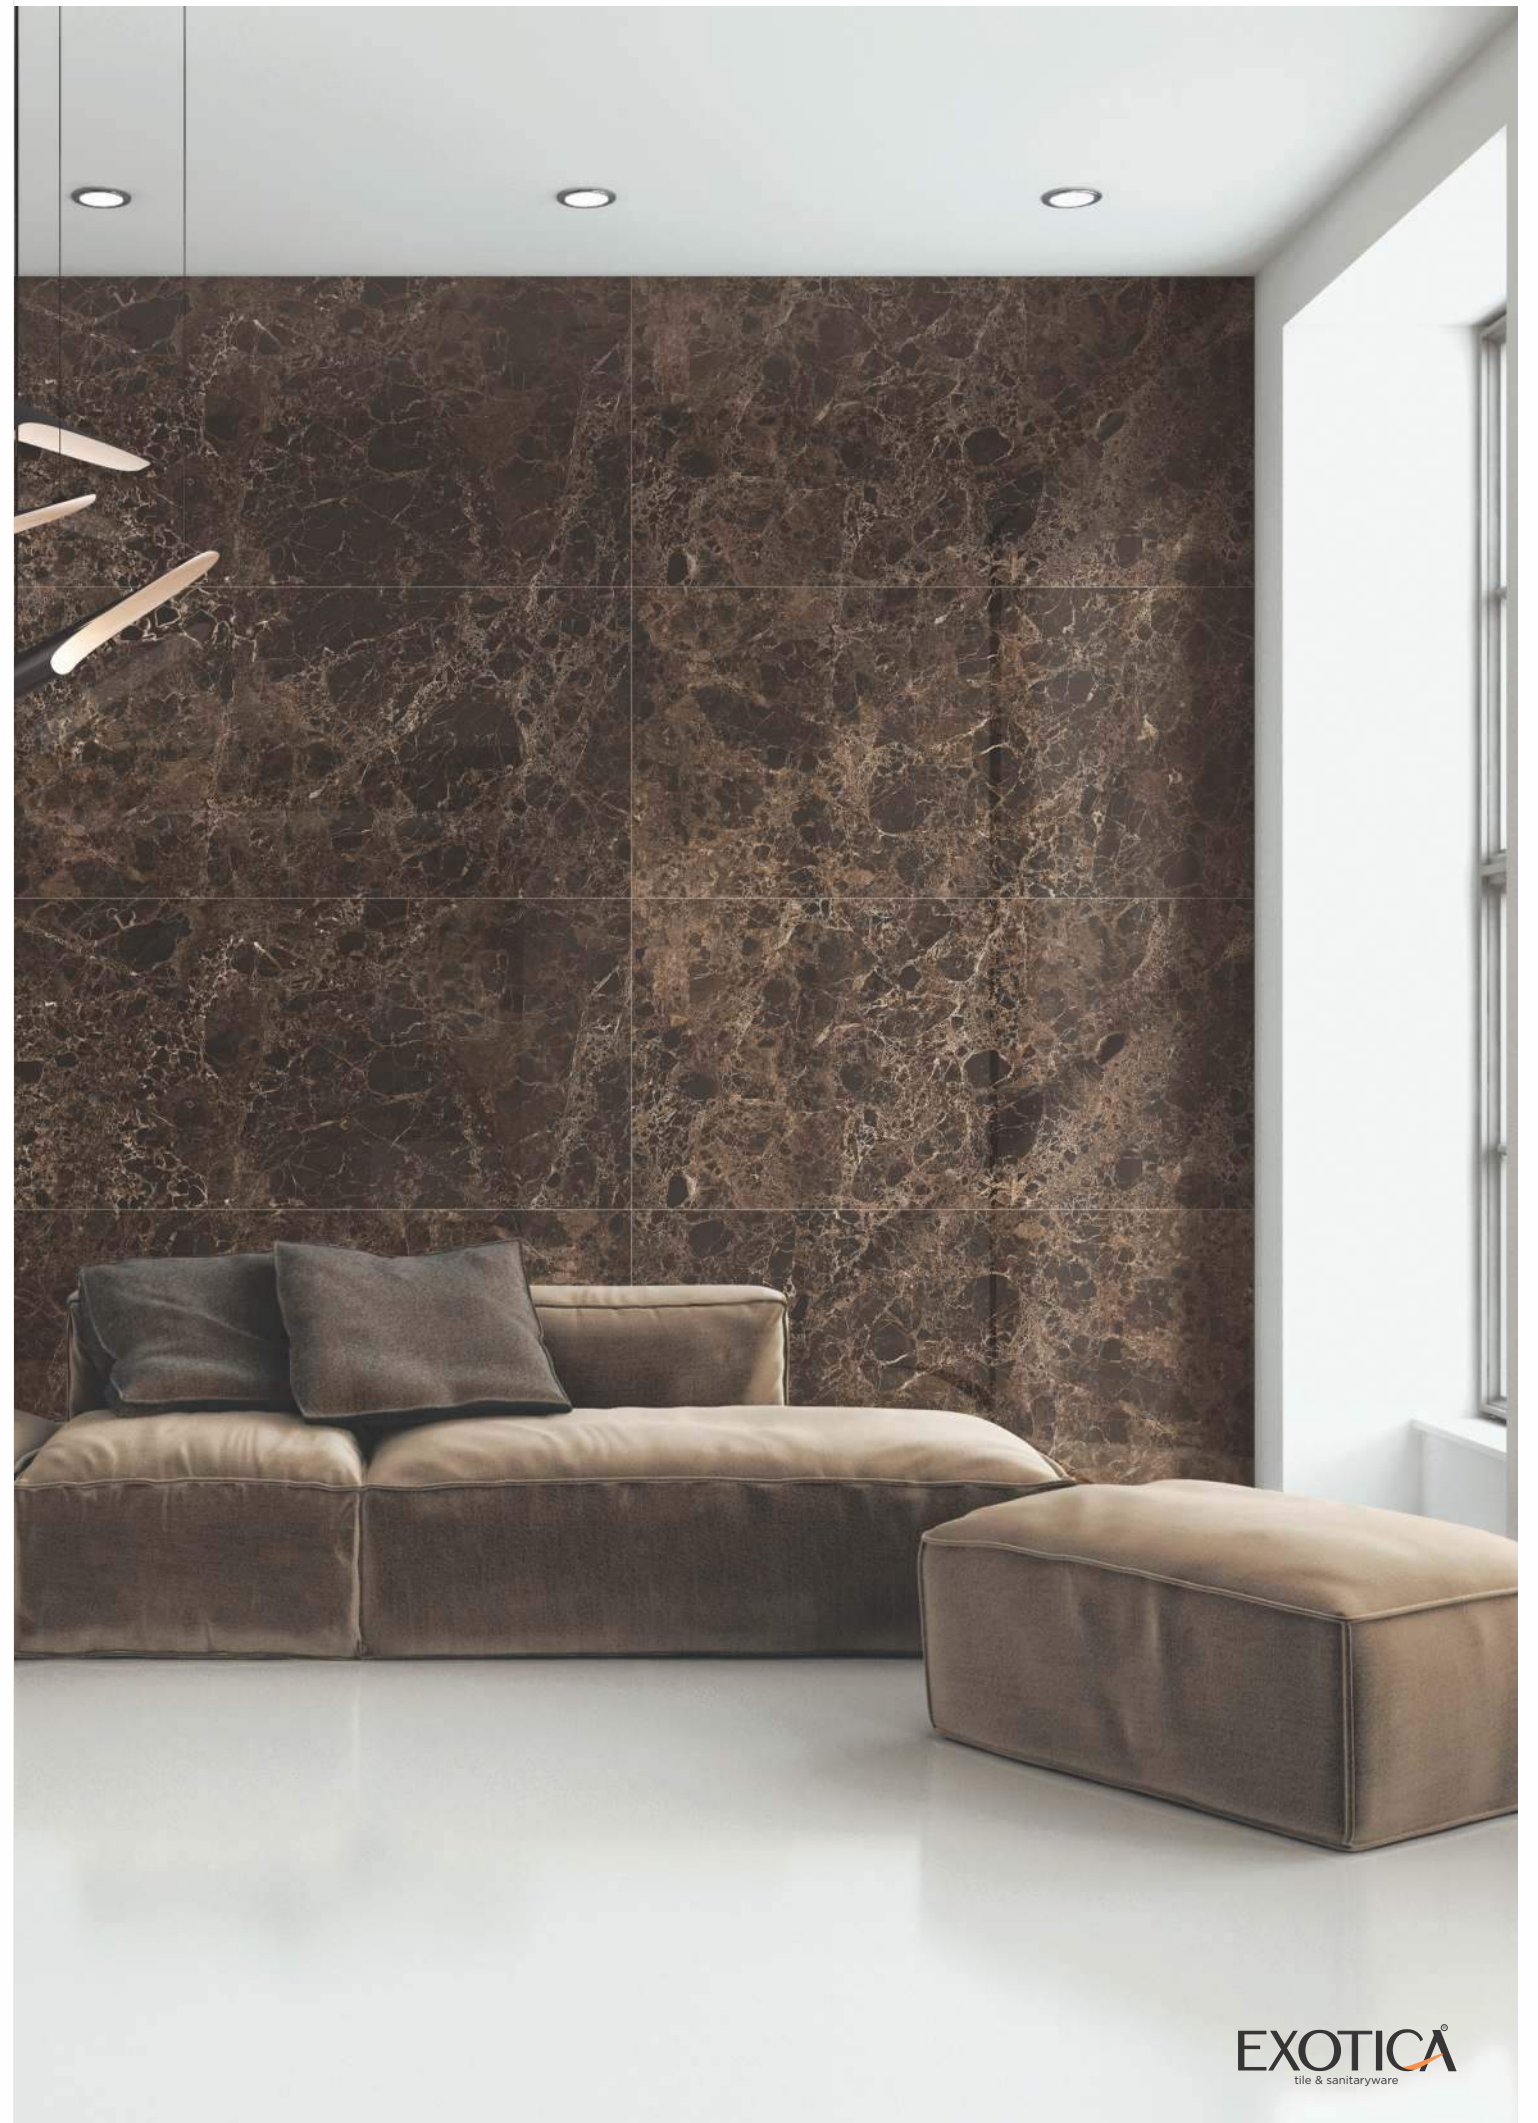

High Gloss
Finish

600x1200mm

Colour
Moods

GVT
PGVT
COLLECTION

Royal Vatican
Emprador

Faces

5

EXOTICA
tile & sanitaryware