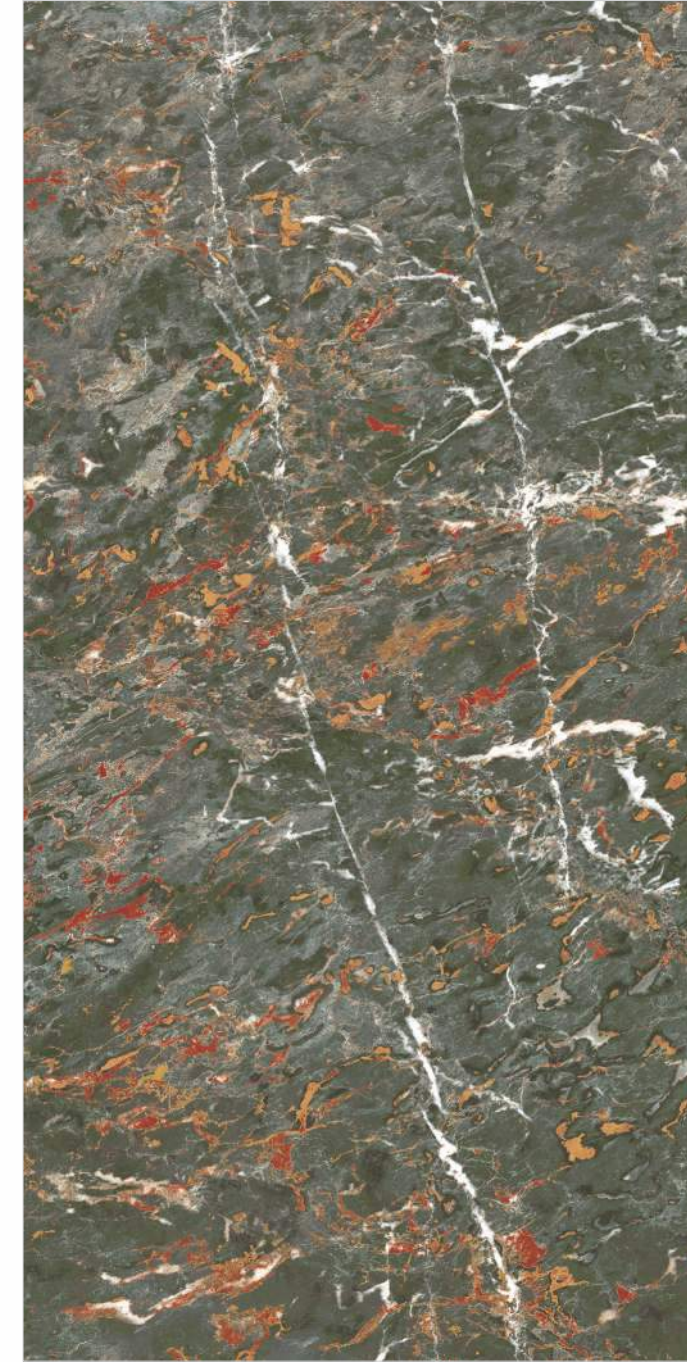

Royal Militra
Green

Faces

5