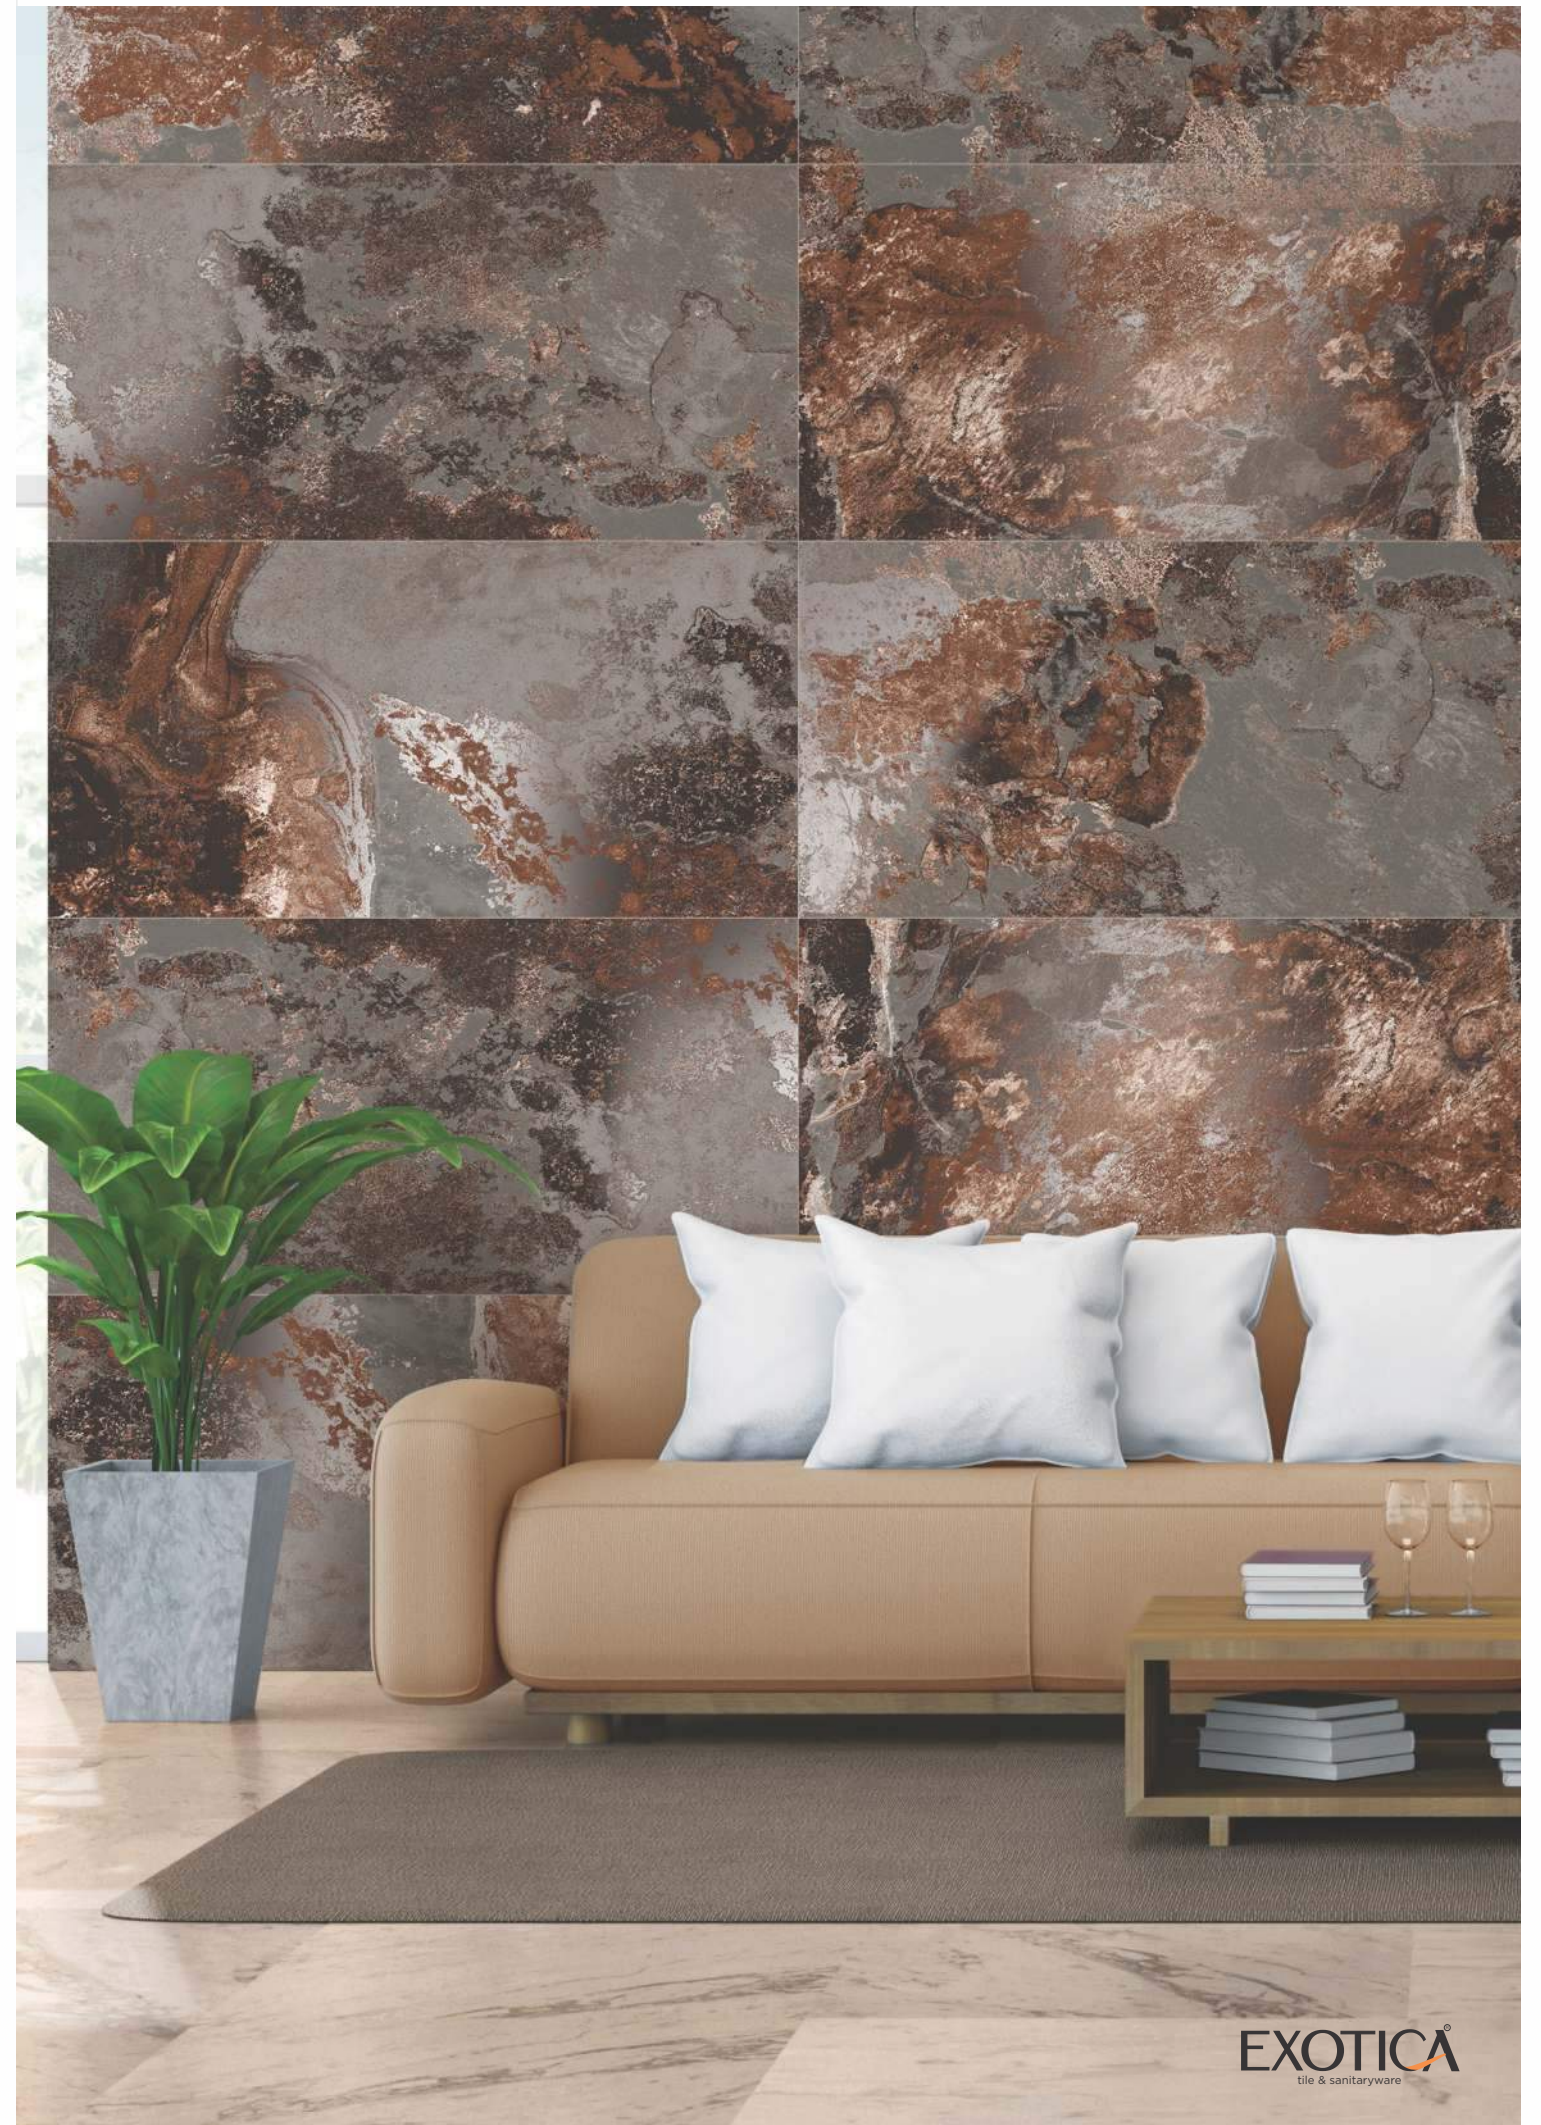

Metallic
Effect

600x1200mm

Colour
Moods

GVT
PGVT
COLLECTION

Royal Volcano
Smoky

Faces

5

EXOTICA
tile & sanitaryware