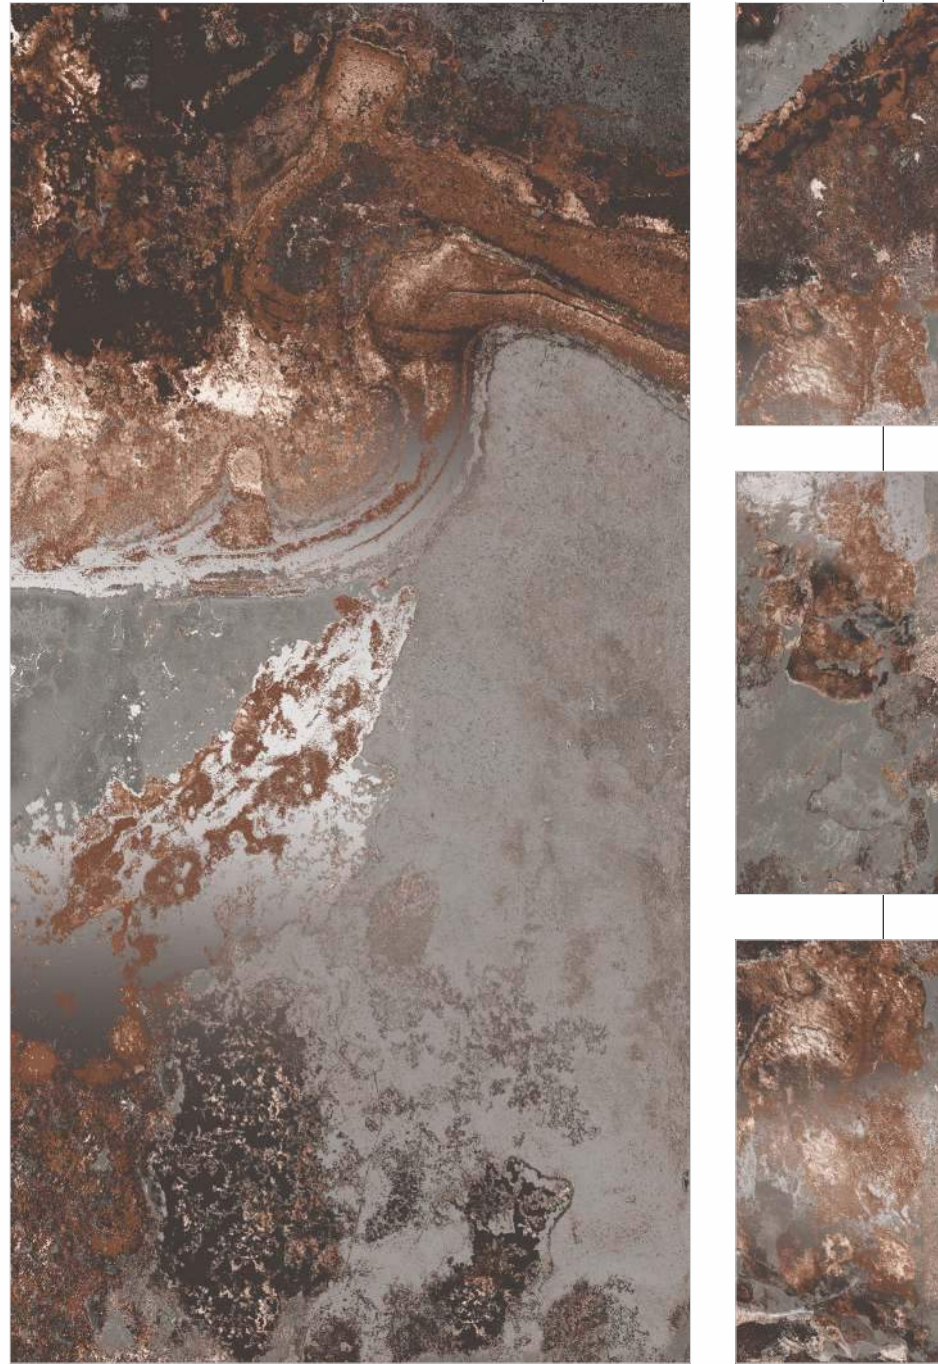

Metallic
Effect

600x1200mm

Colour
Moods

GVT
PGVT
COLLECTION

Royal Volcano
Smoky

Faces

5

EXOTICA
tile & sanitaryware