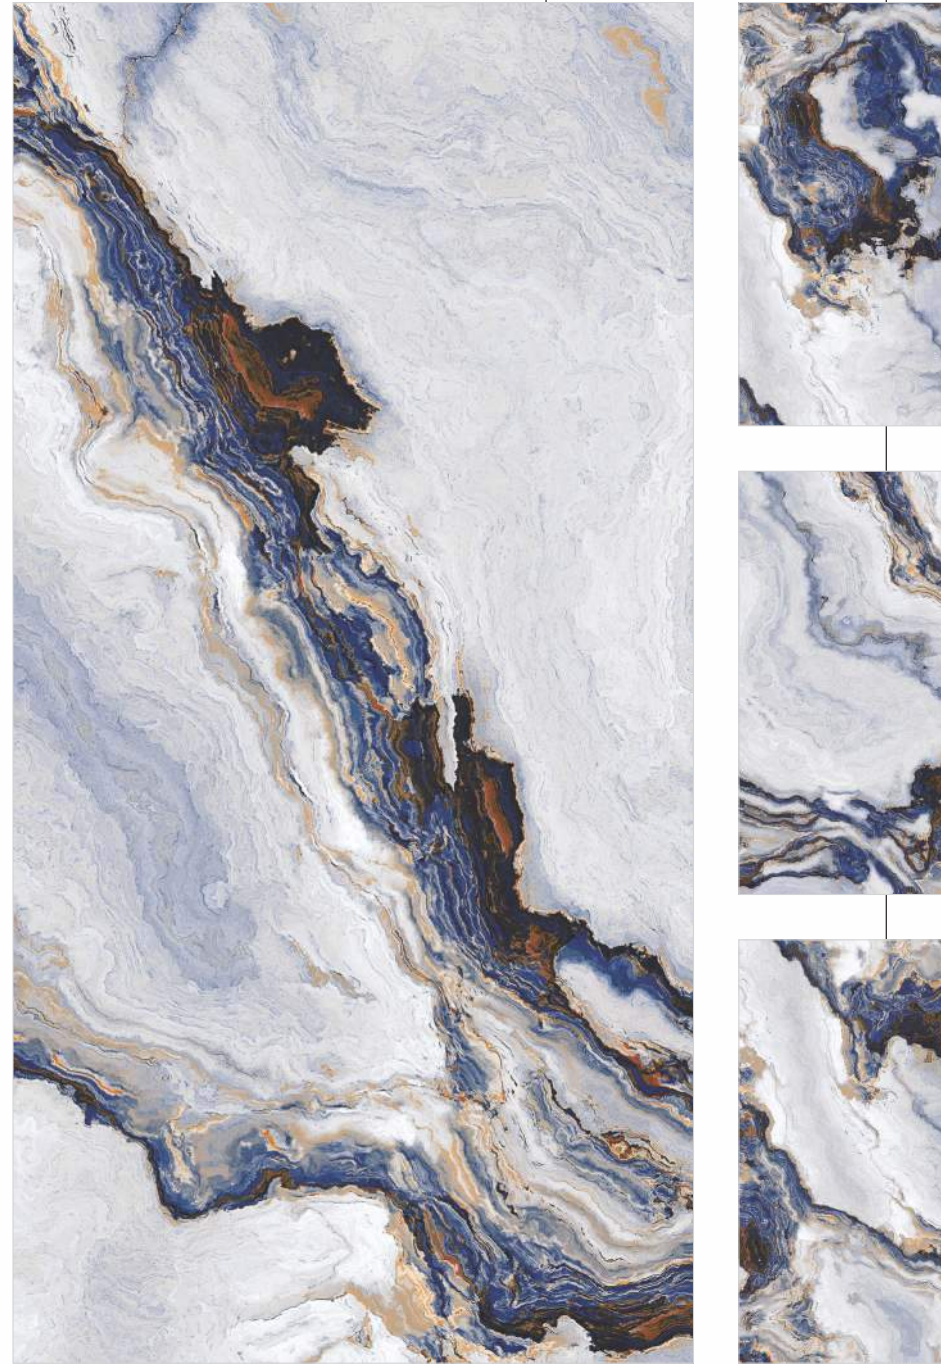

High Gloss
Finish

600x1200mm

Colour
Moods

GVT
PGVT
COLLECTION

Royal Palermo
Ocean

Faces

5

EXOTICA
S.p.A. - Via S. Maria 10 - 37060 S. Maria del Monte (Verona) - Italy