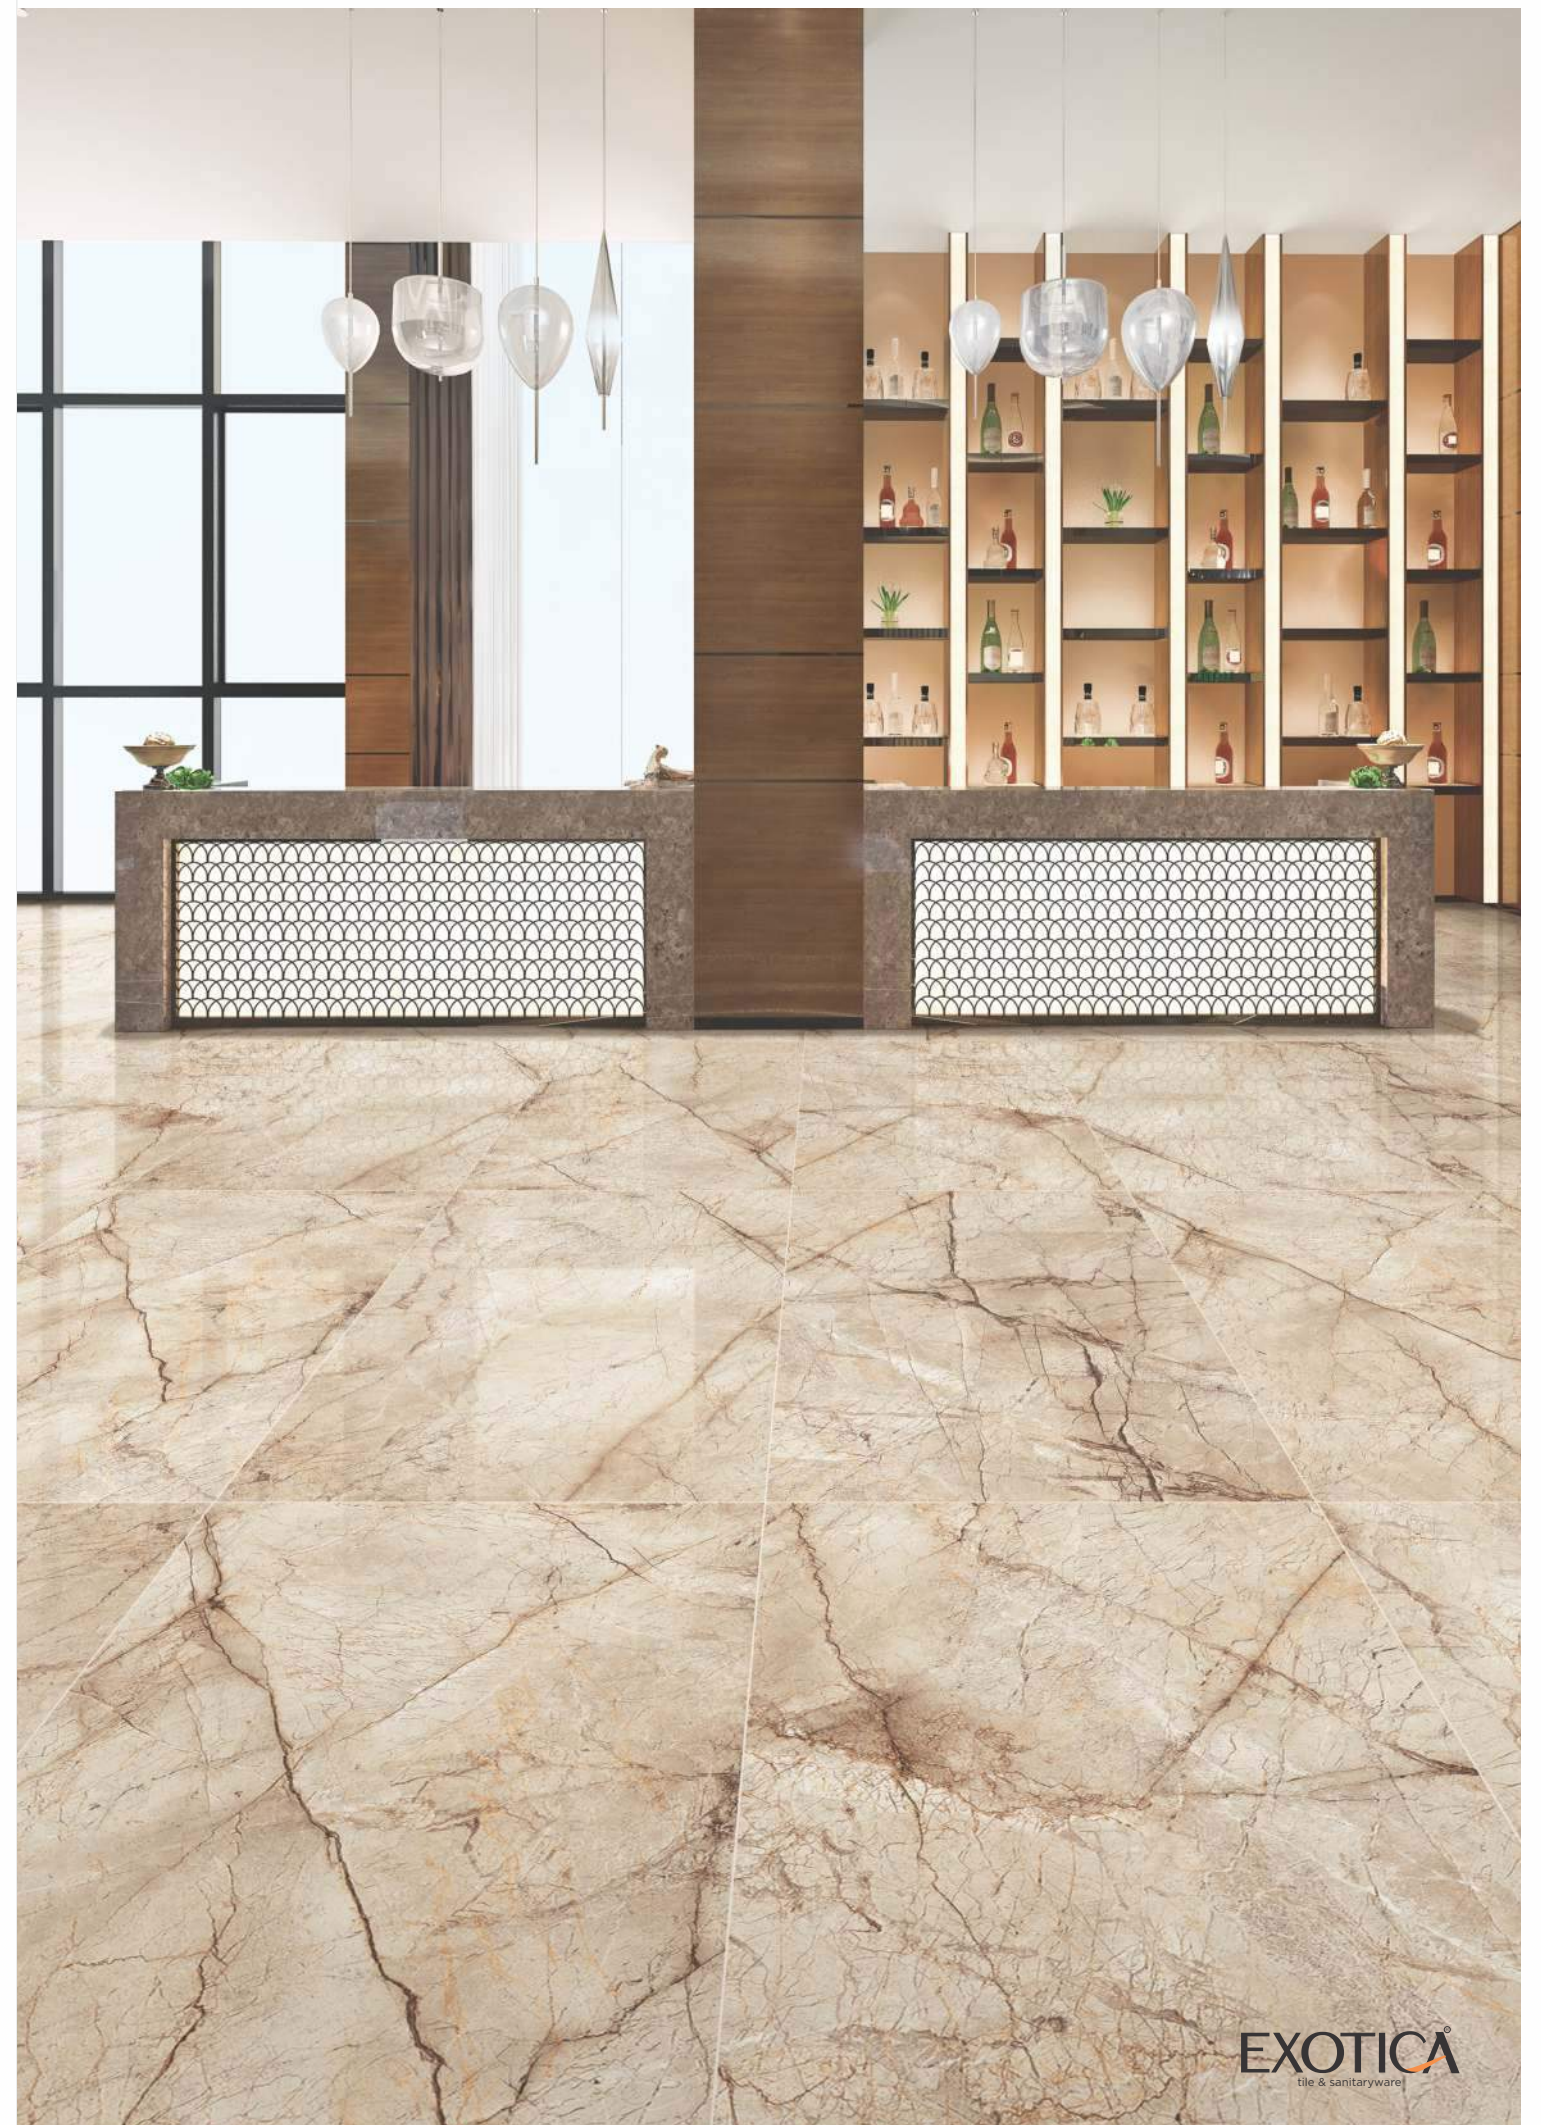

Finish

600x1200mm

Colour
Moods

GVT
PGVT
COLLECTION

Royal Romano
Beige

Faces

5

EXOTICA
tile & sanitaryware