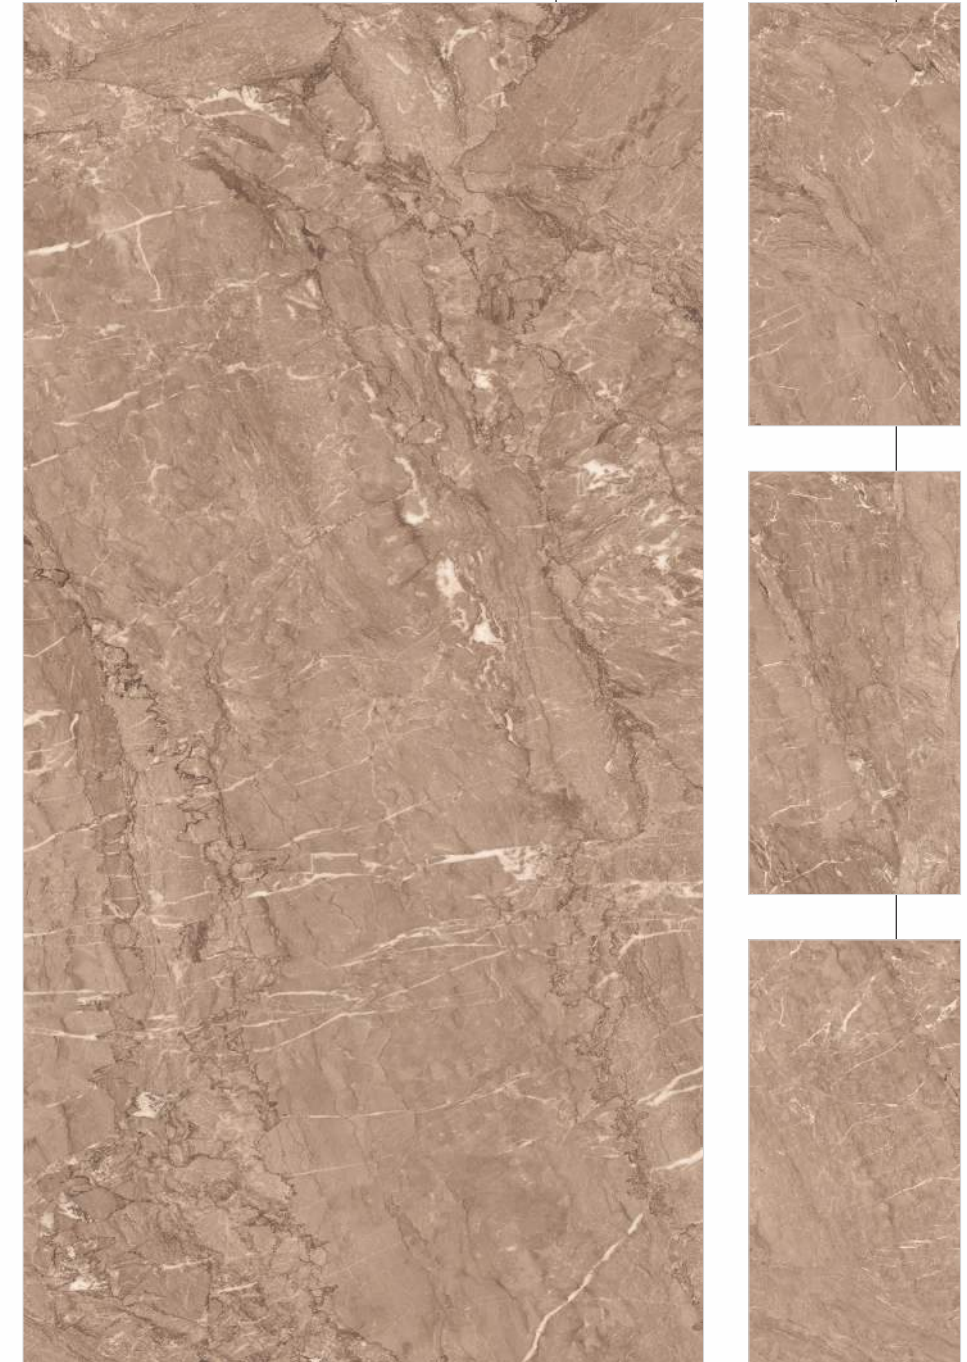

600x1200mm

Colour
Moods

EXOTICA
tile & sanitaryware

Royal Beverly
Brown

Faces

4

Glossy
Finish

600x1200mm