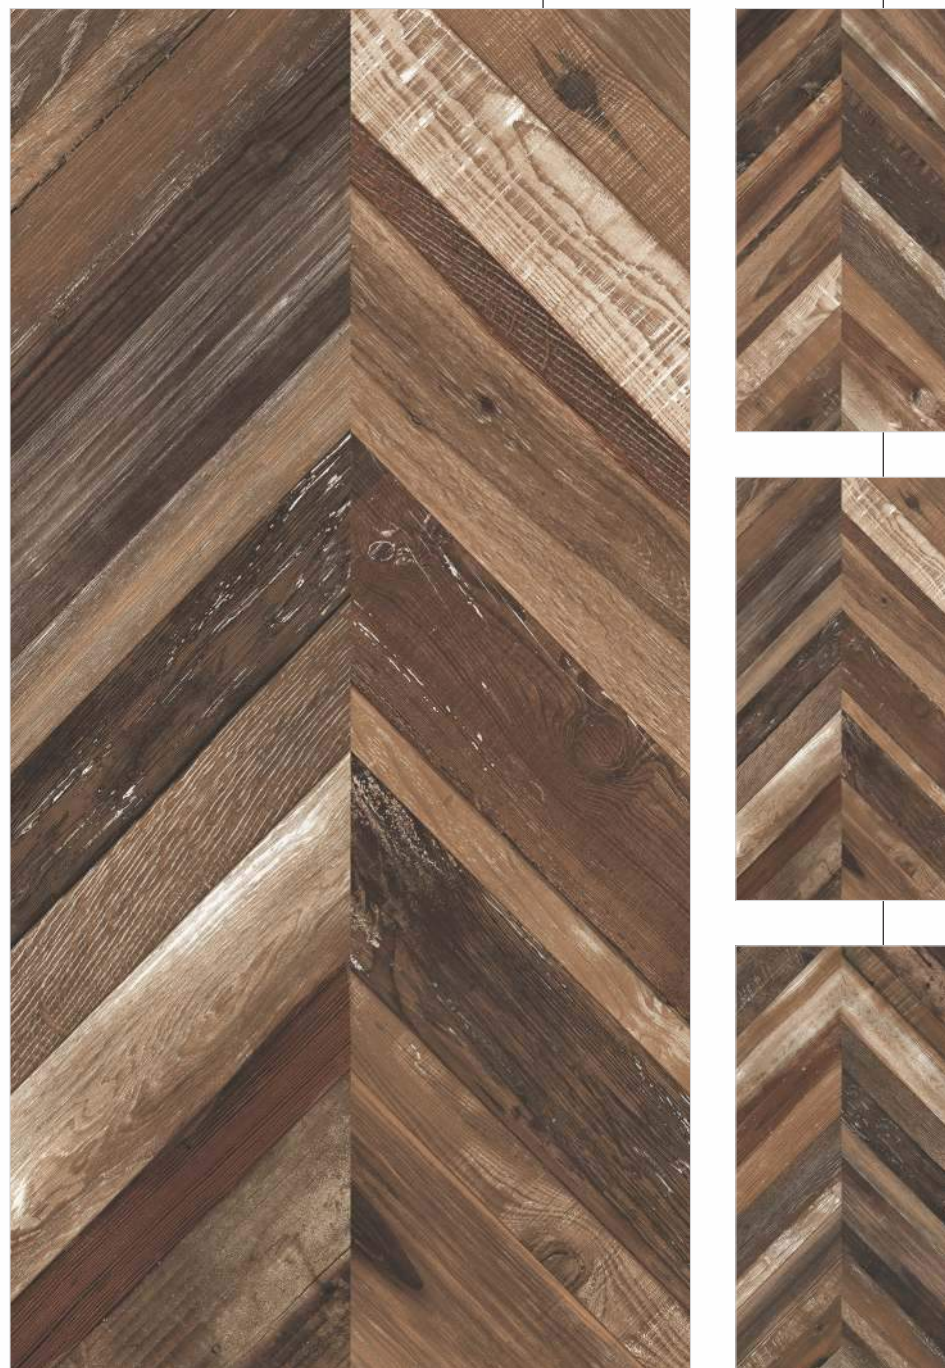

6

Wood Radiant Finish

600x1200mm

Colour
Moods

GVT
PGVT
COLLECTION

Royal Cross Wood Natural

Faces

3