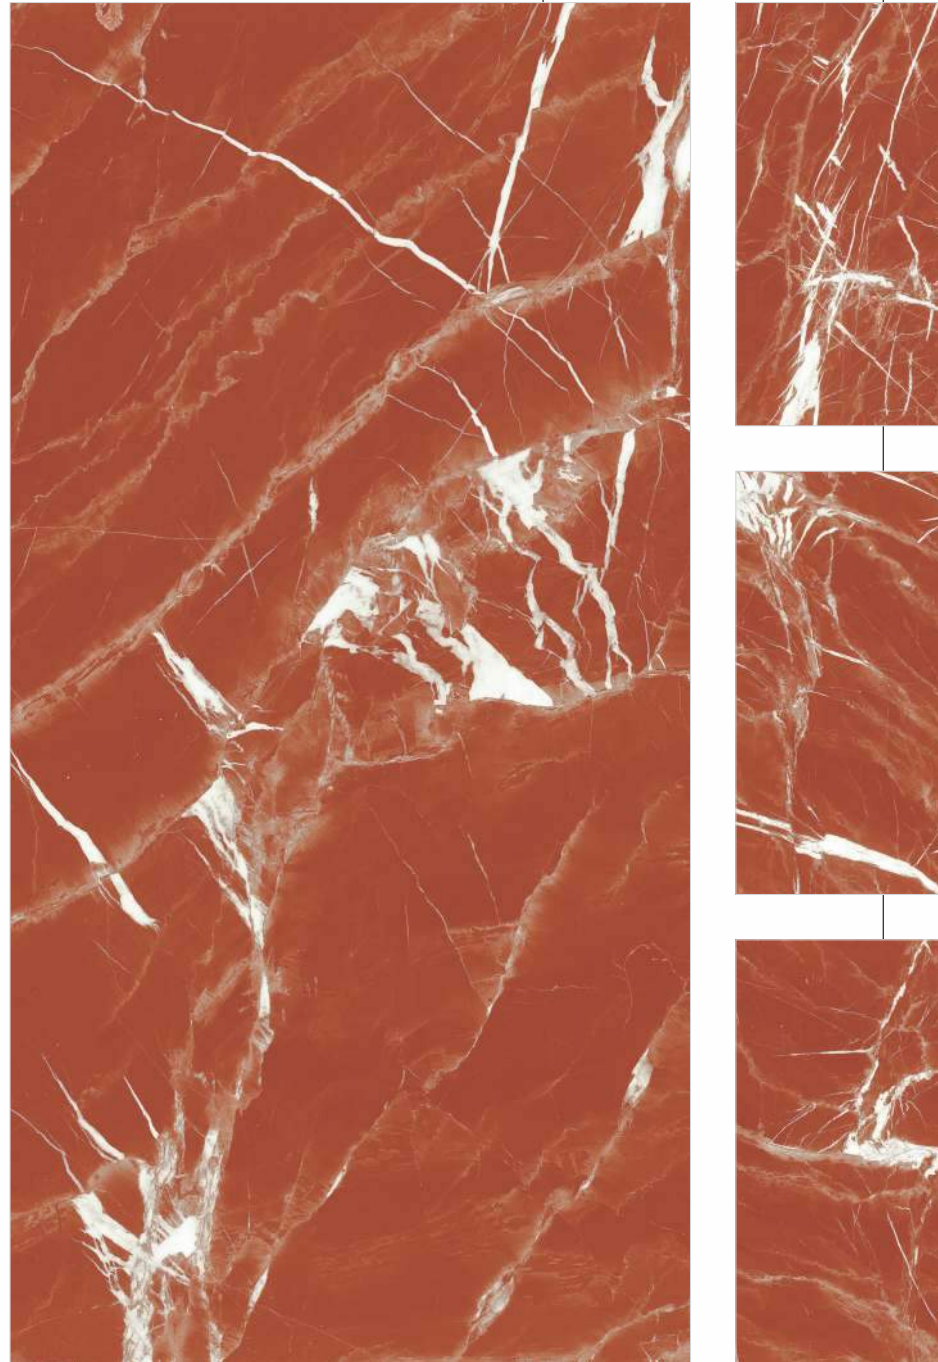

600x1200mm

Colour
Moods

GVT
PGVT
COLLECTION

Royal Fiorano
Rosette

Faces

6

EXOTICA
tile & sanitaryware

Prismatic
Finish