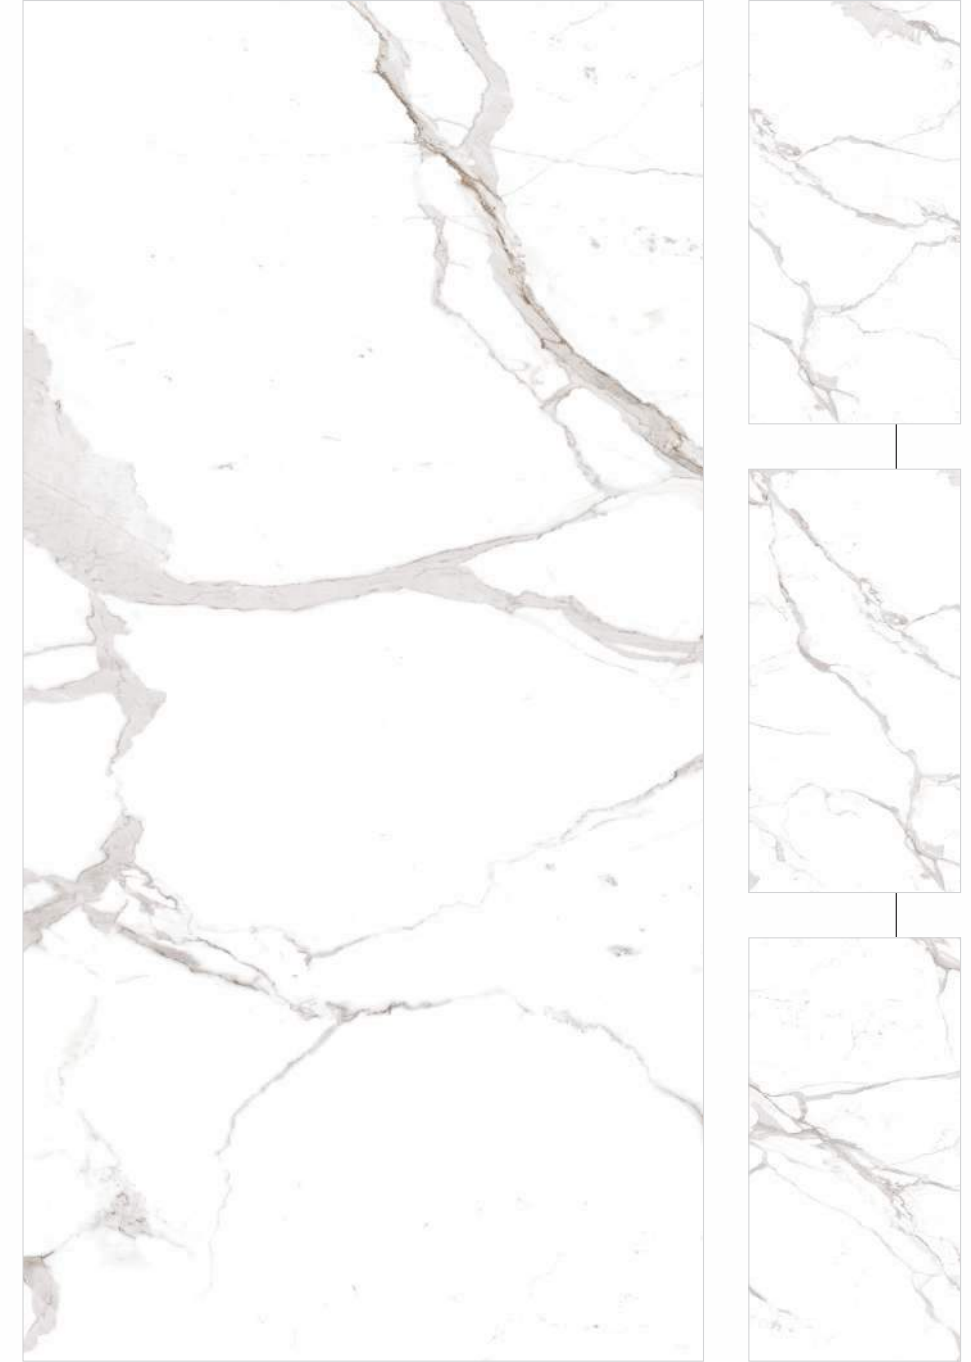

Glossy
Finish

600x1200mm

Colour
Moods

EXOTICA
tile & sanitaryware

Royal Statuario
Mars

Faces

6