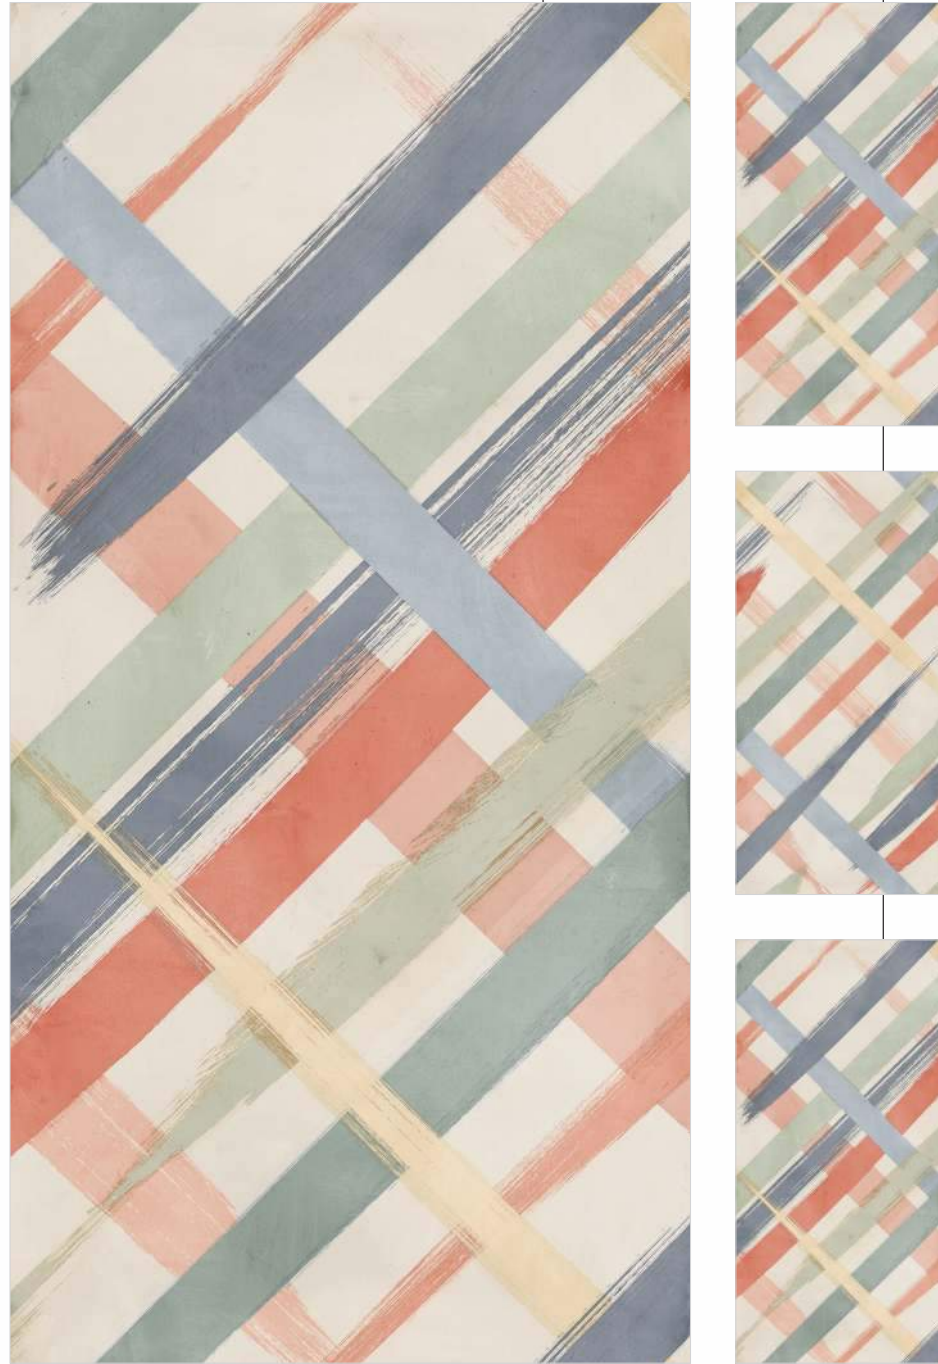

Radiant
Finish
600x1200mm

GVT
PGVT
COLLECTION

Royal Spring
Vanilla Decor 2

Faces

2

EXOTICA
tile & sanitaryware