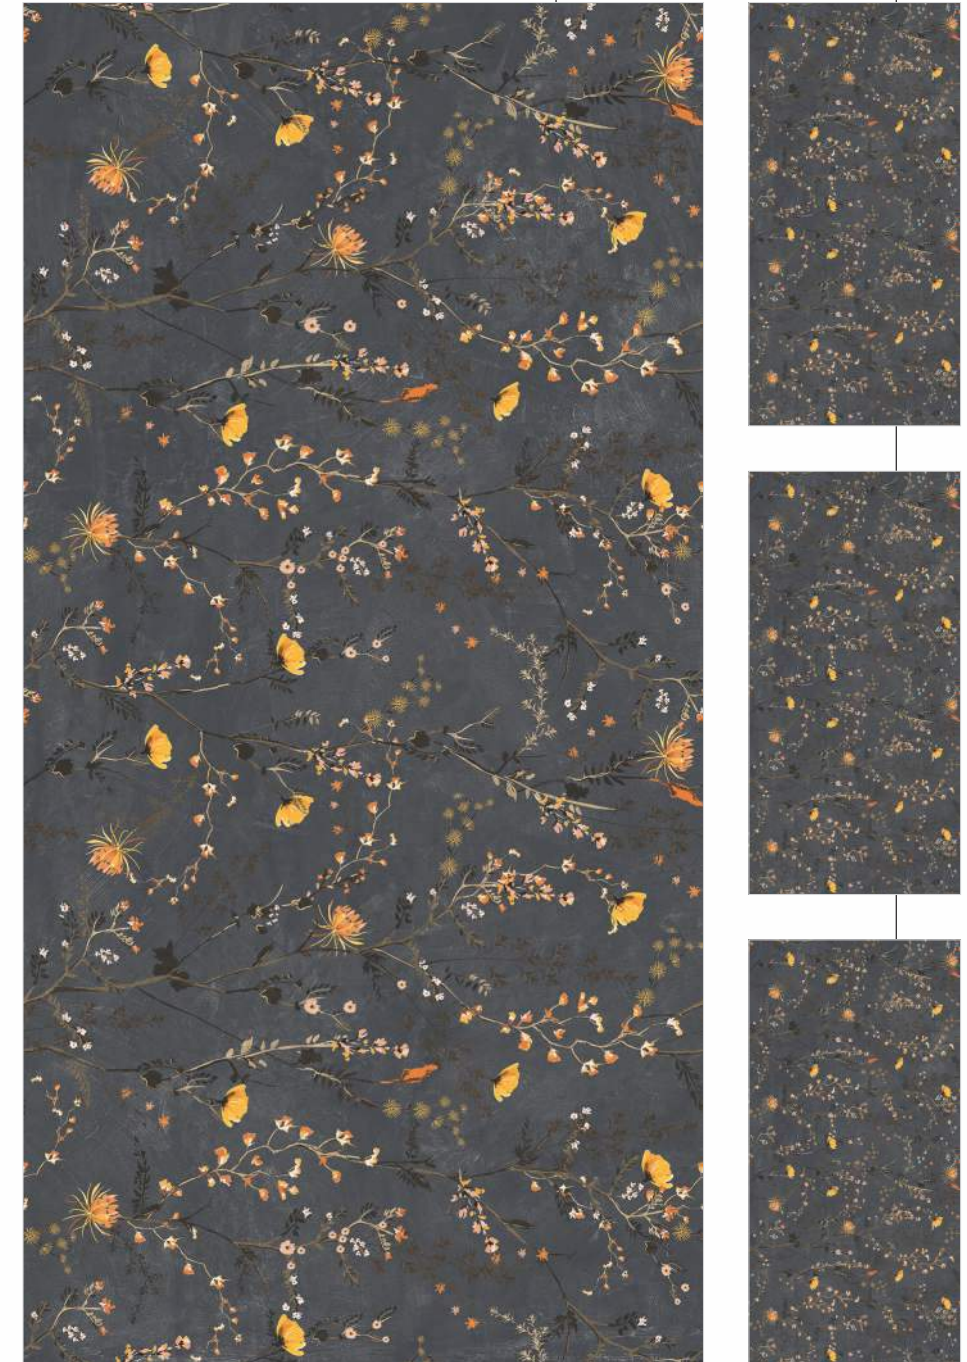

Rustic with glossy ink
Finish

600x1200mm

Colour
Moods

EXOTICA
tile & sanitaryware

Royal Symphony
Nero

Faces

4

Royal Symphony
Nero Decor