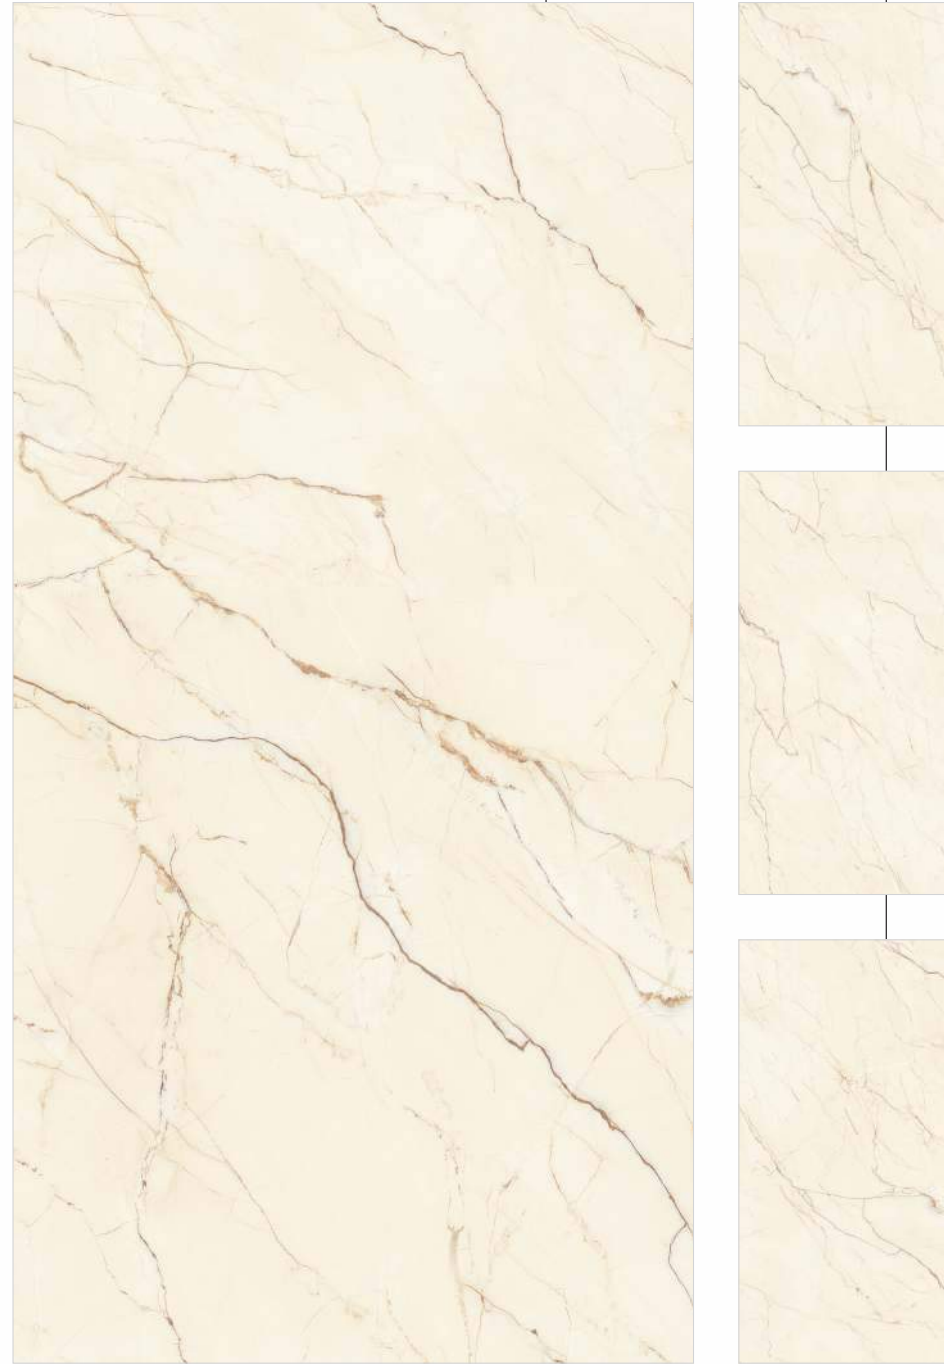

Carving Finish

600x1200mm

**GVT
PGVT**
COLLECTION

Royal Etna Sand

Faces

4