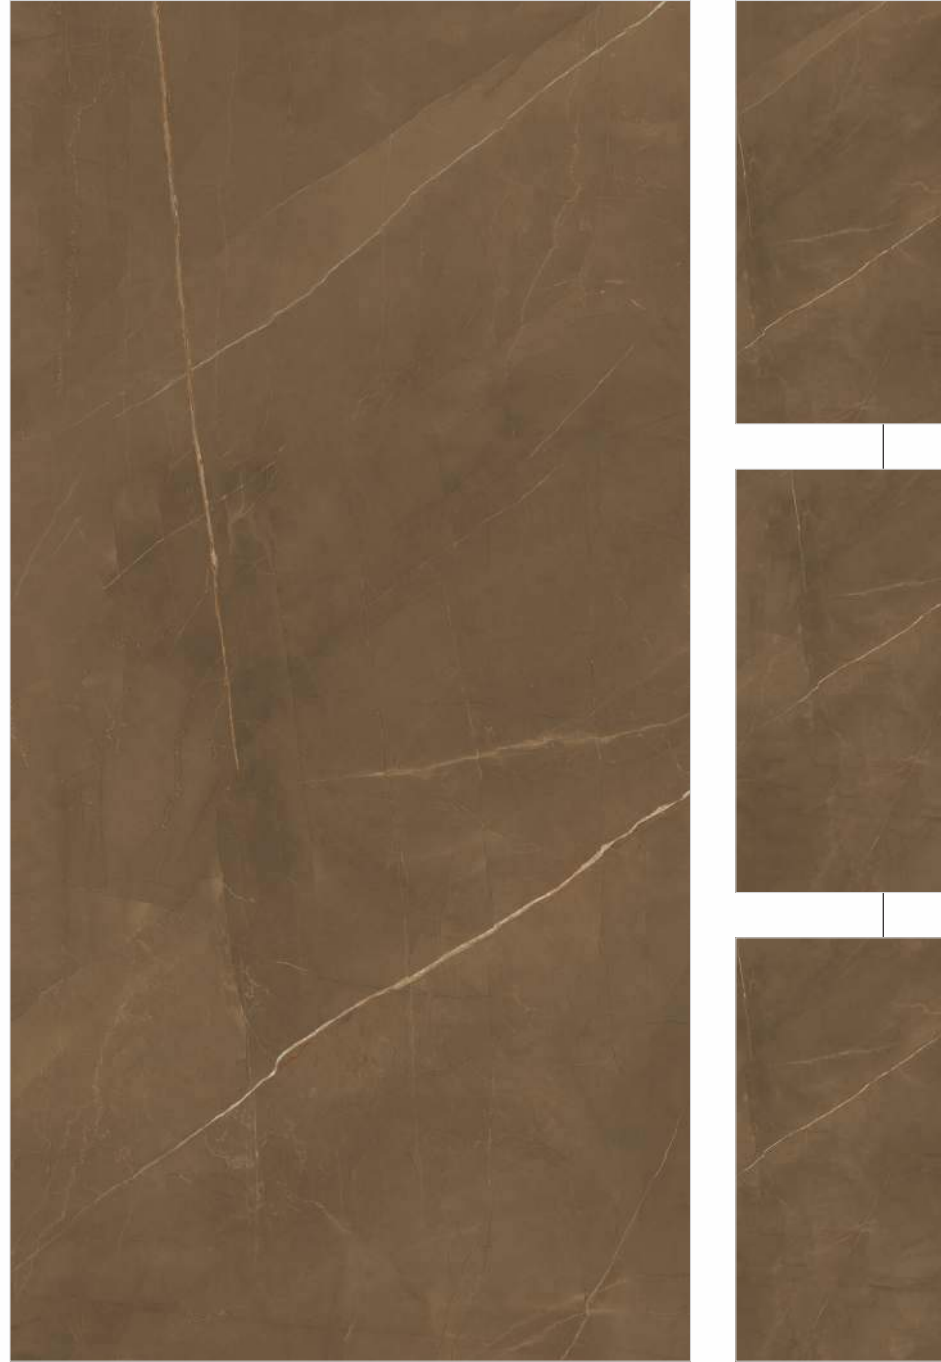

High Gloss
Finish

600x1200mm

Colour
Moods

GVT
PGVT
COLLECTION

High Gloss
Finish

600x1200mm

Colour
Moods

EXOTICA®
tile & sanitaryware

Royal Armani
Brown

Faces

4