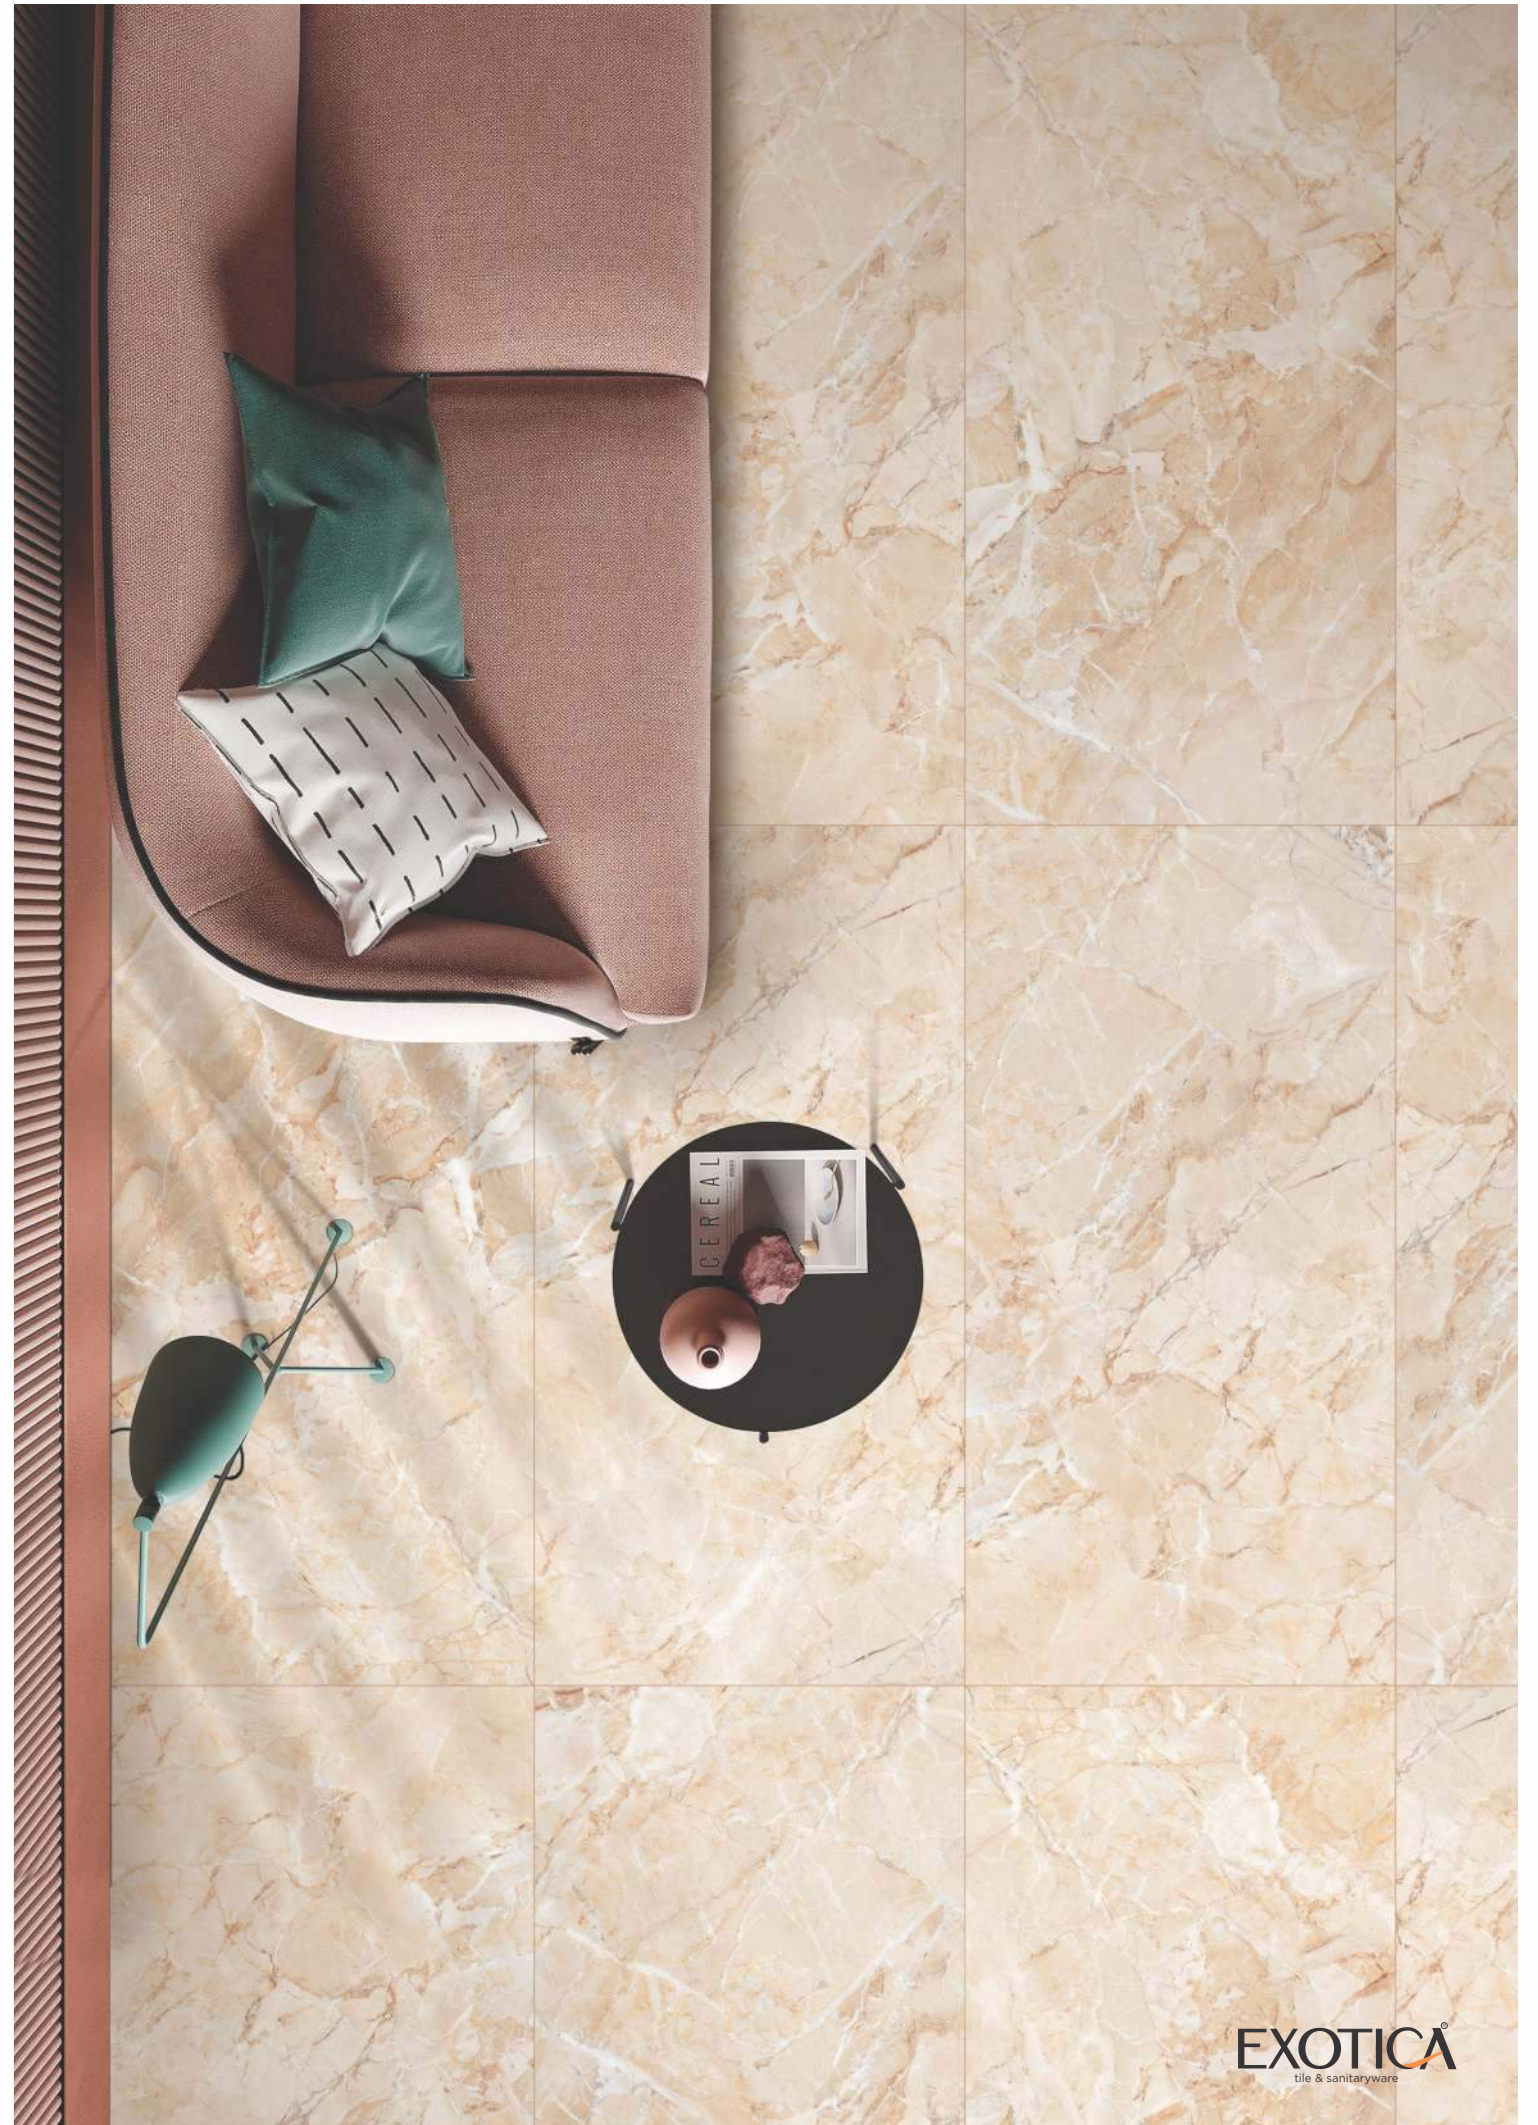

600x1200mm

Colour
Moods

GVT
PGVT
COLLECTION

Royal Austin Beige

Faces

4

EXOTICA
tile & sanitaryware

Matt
Finish