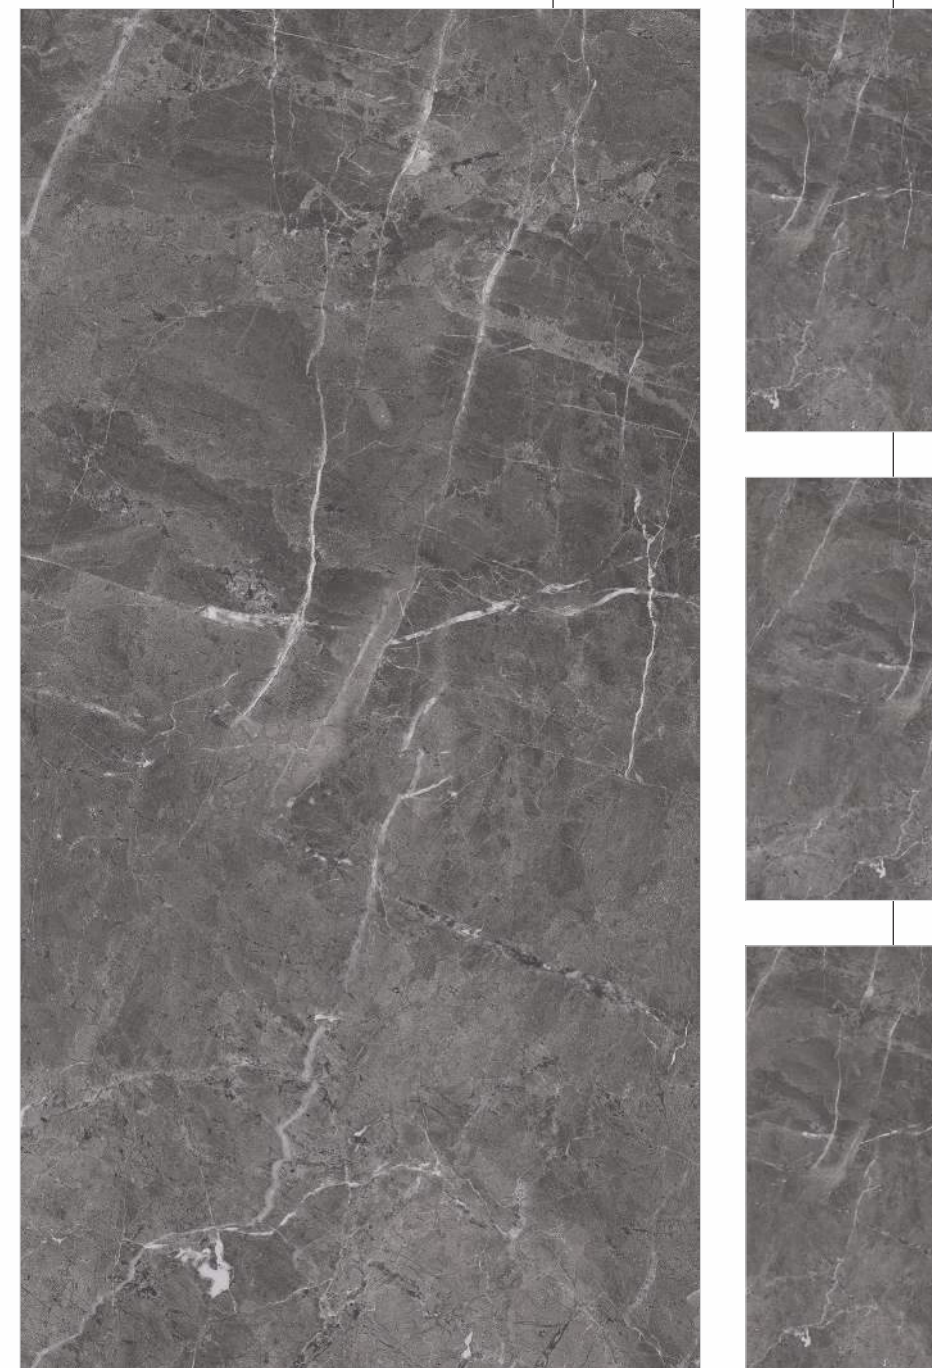

Royal Florencia
Grey

Faces

3