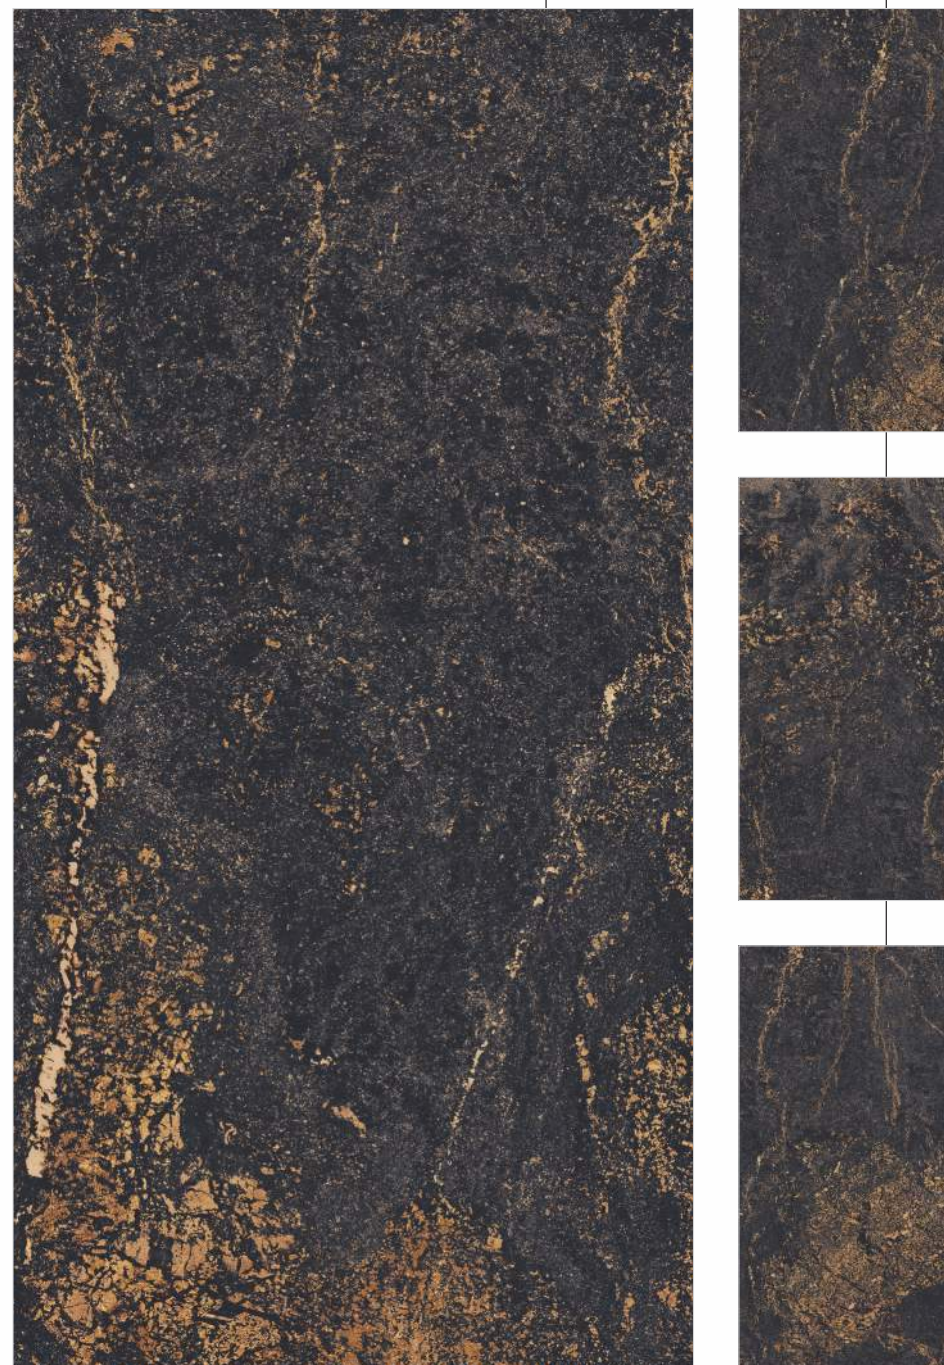

Black High Gloss Finish

600x1200mm

GVT
PGVT
COLLECTION

Black High Gloss Finish

600x1200mm

EXOTICA®
tile & sanitaryware

Royal Fossil Black

Faces

8