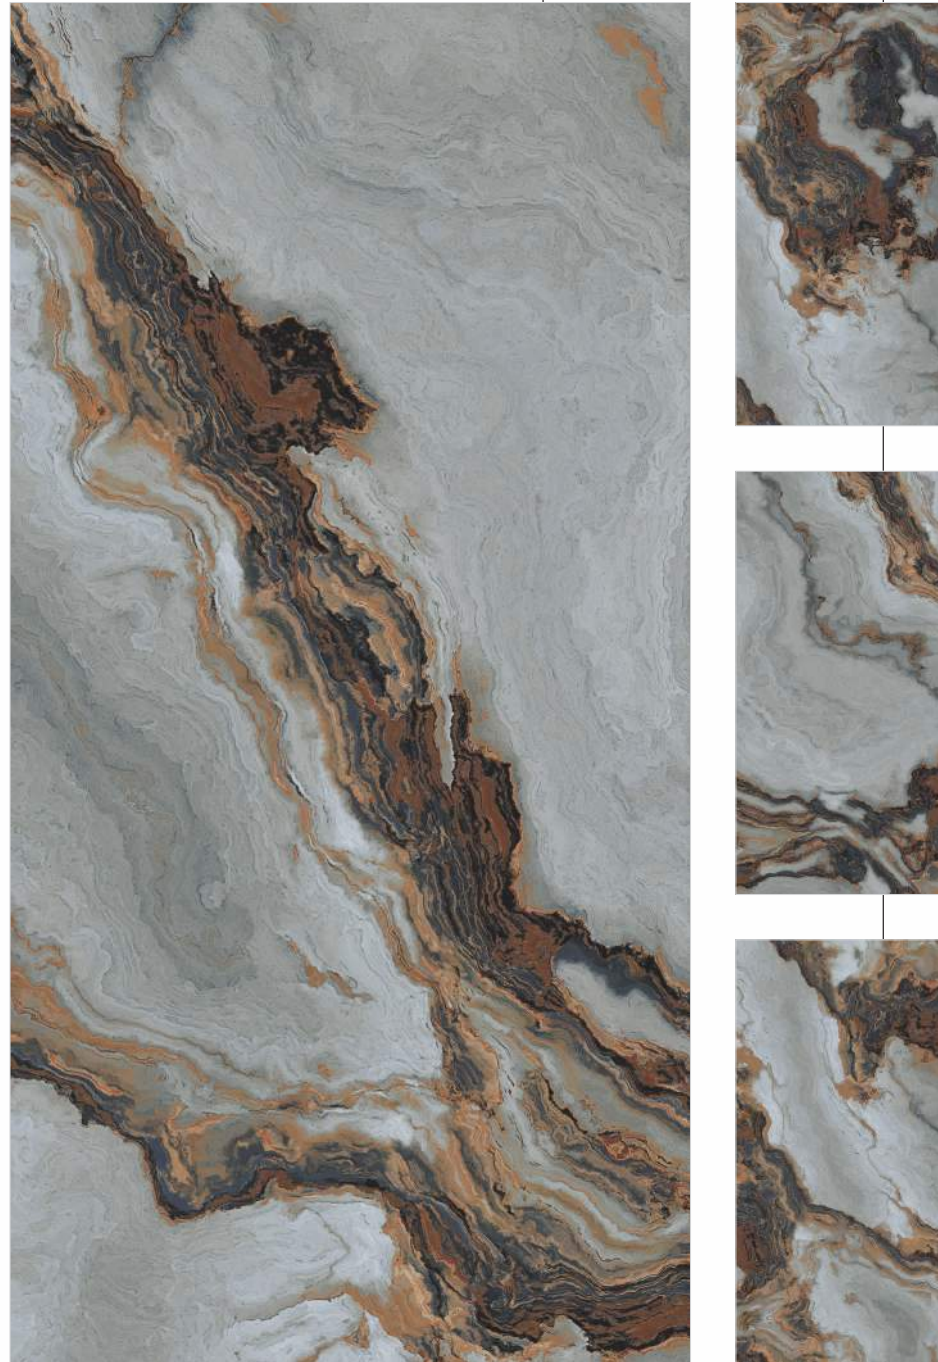

High Gloss
Finish

600x1200mm

Colour
Moods

GVT
PGVT
COLLECTION

Royal Palermo
Turtle

Faces

5

EXOTICA
tile & sanitaryware