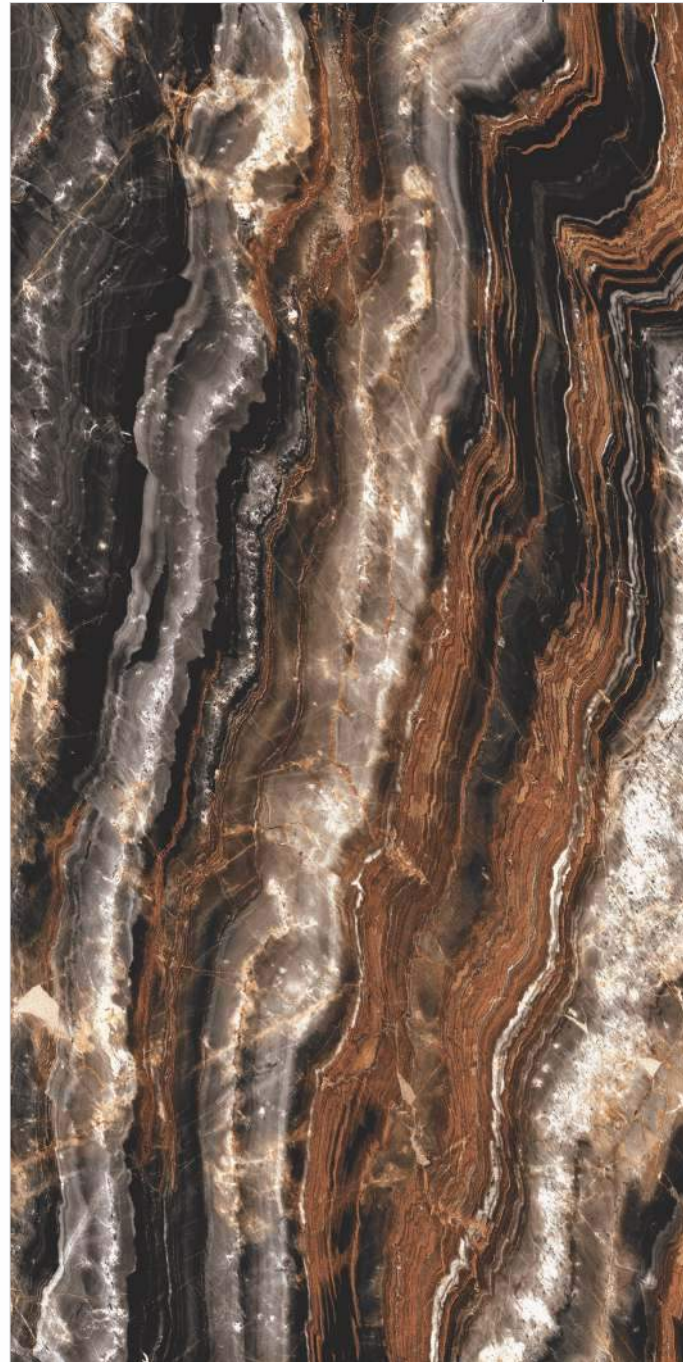

600x1200mm

Colour
Moods

GVT
PGVT
COLLECTION

Royal Fantasy
Brown

Faces

2

EXOTICA
tile & sanitaryware

High Gloss
Finish