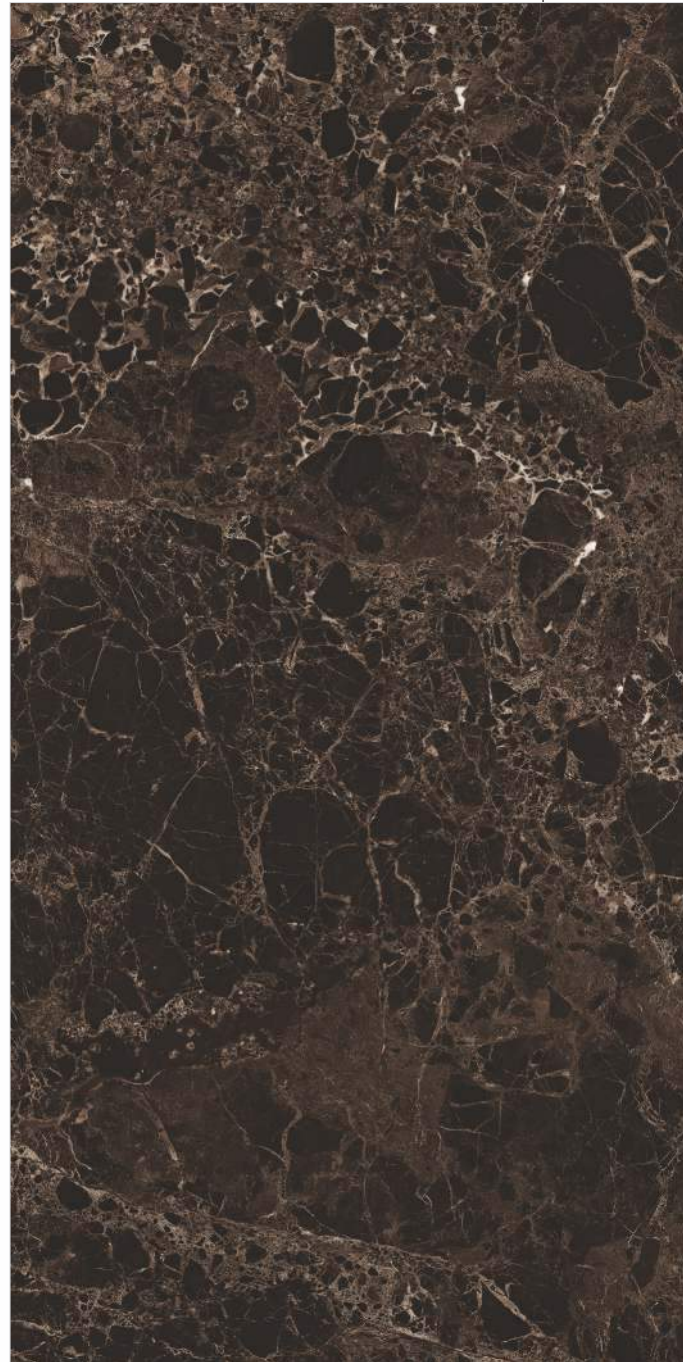

High Gloss
Finish

600x1200mm

Colour
Moods

GVT
PGVT
COLLECTION

Royal Vatican
Emprador

Faces

5

EXOTICA
tile & sanitaryware