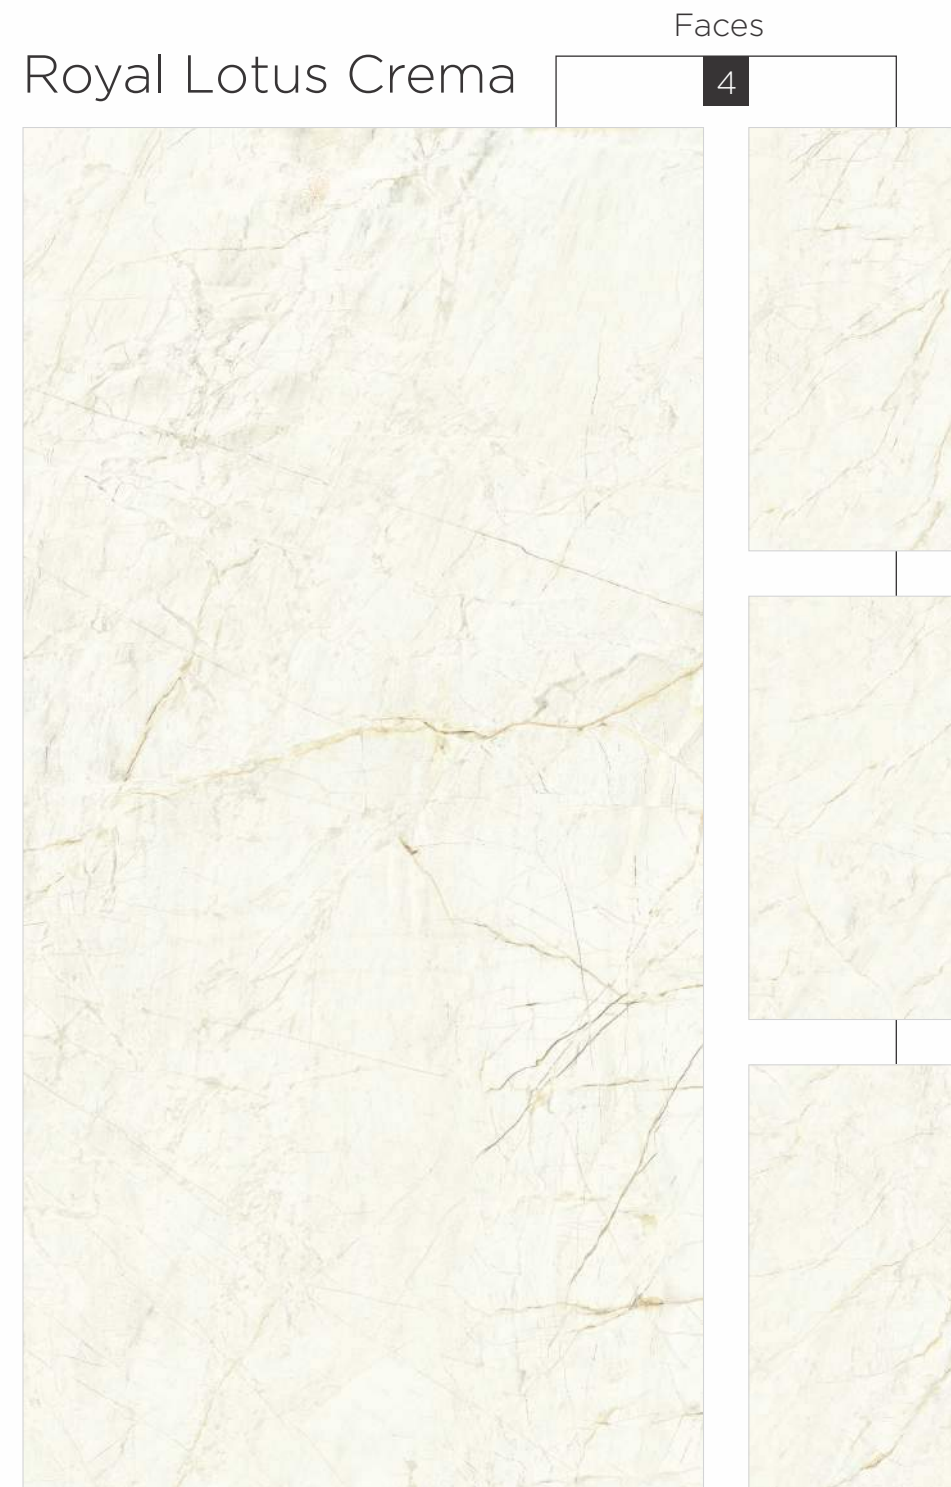

GVT
PGVT
COLLECTION

Carving
Finish

600x1200mm

Colour
Moods

EXOTICA
tile & sanitaryware

Carving
Finish

600x1200mm

Colour
Moods