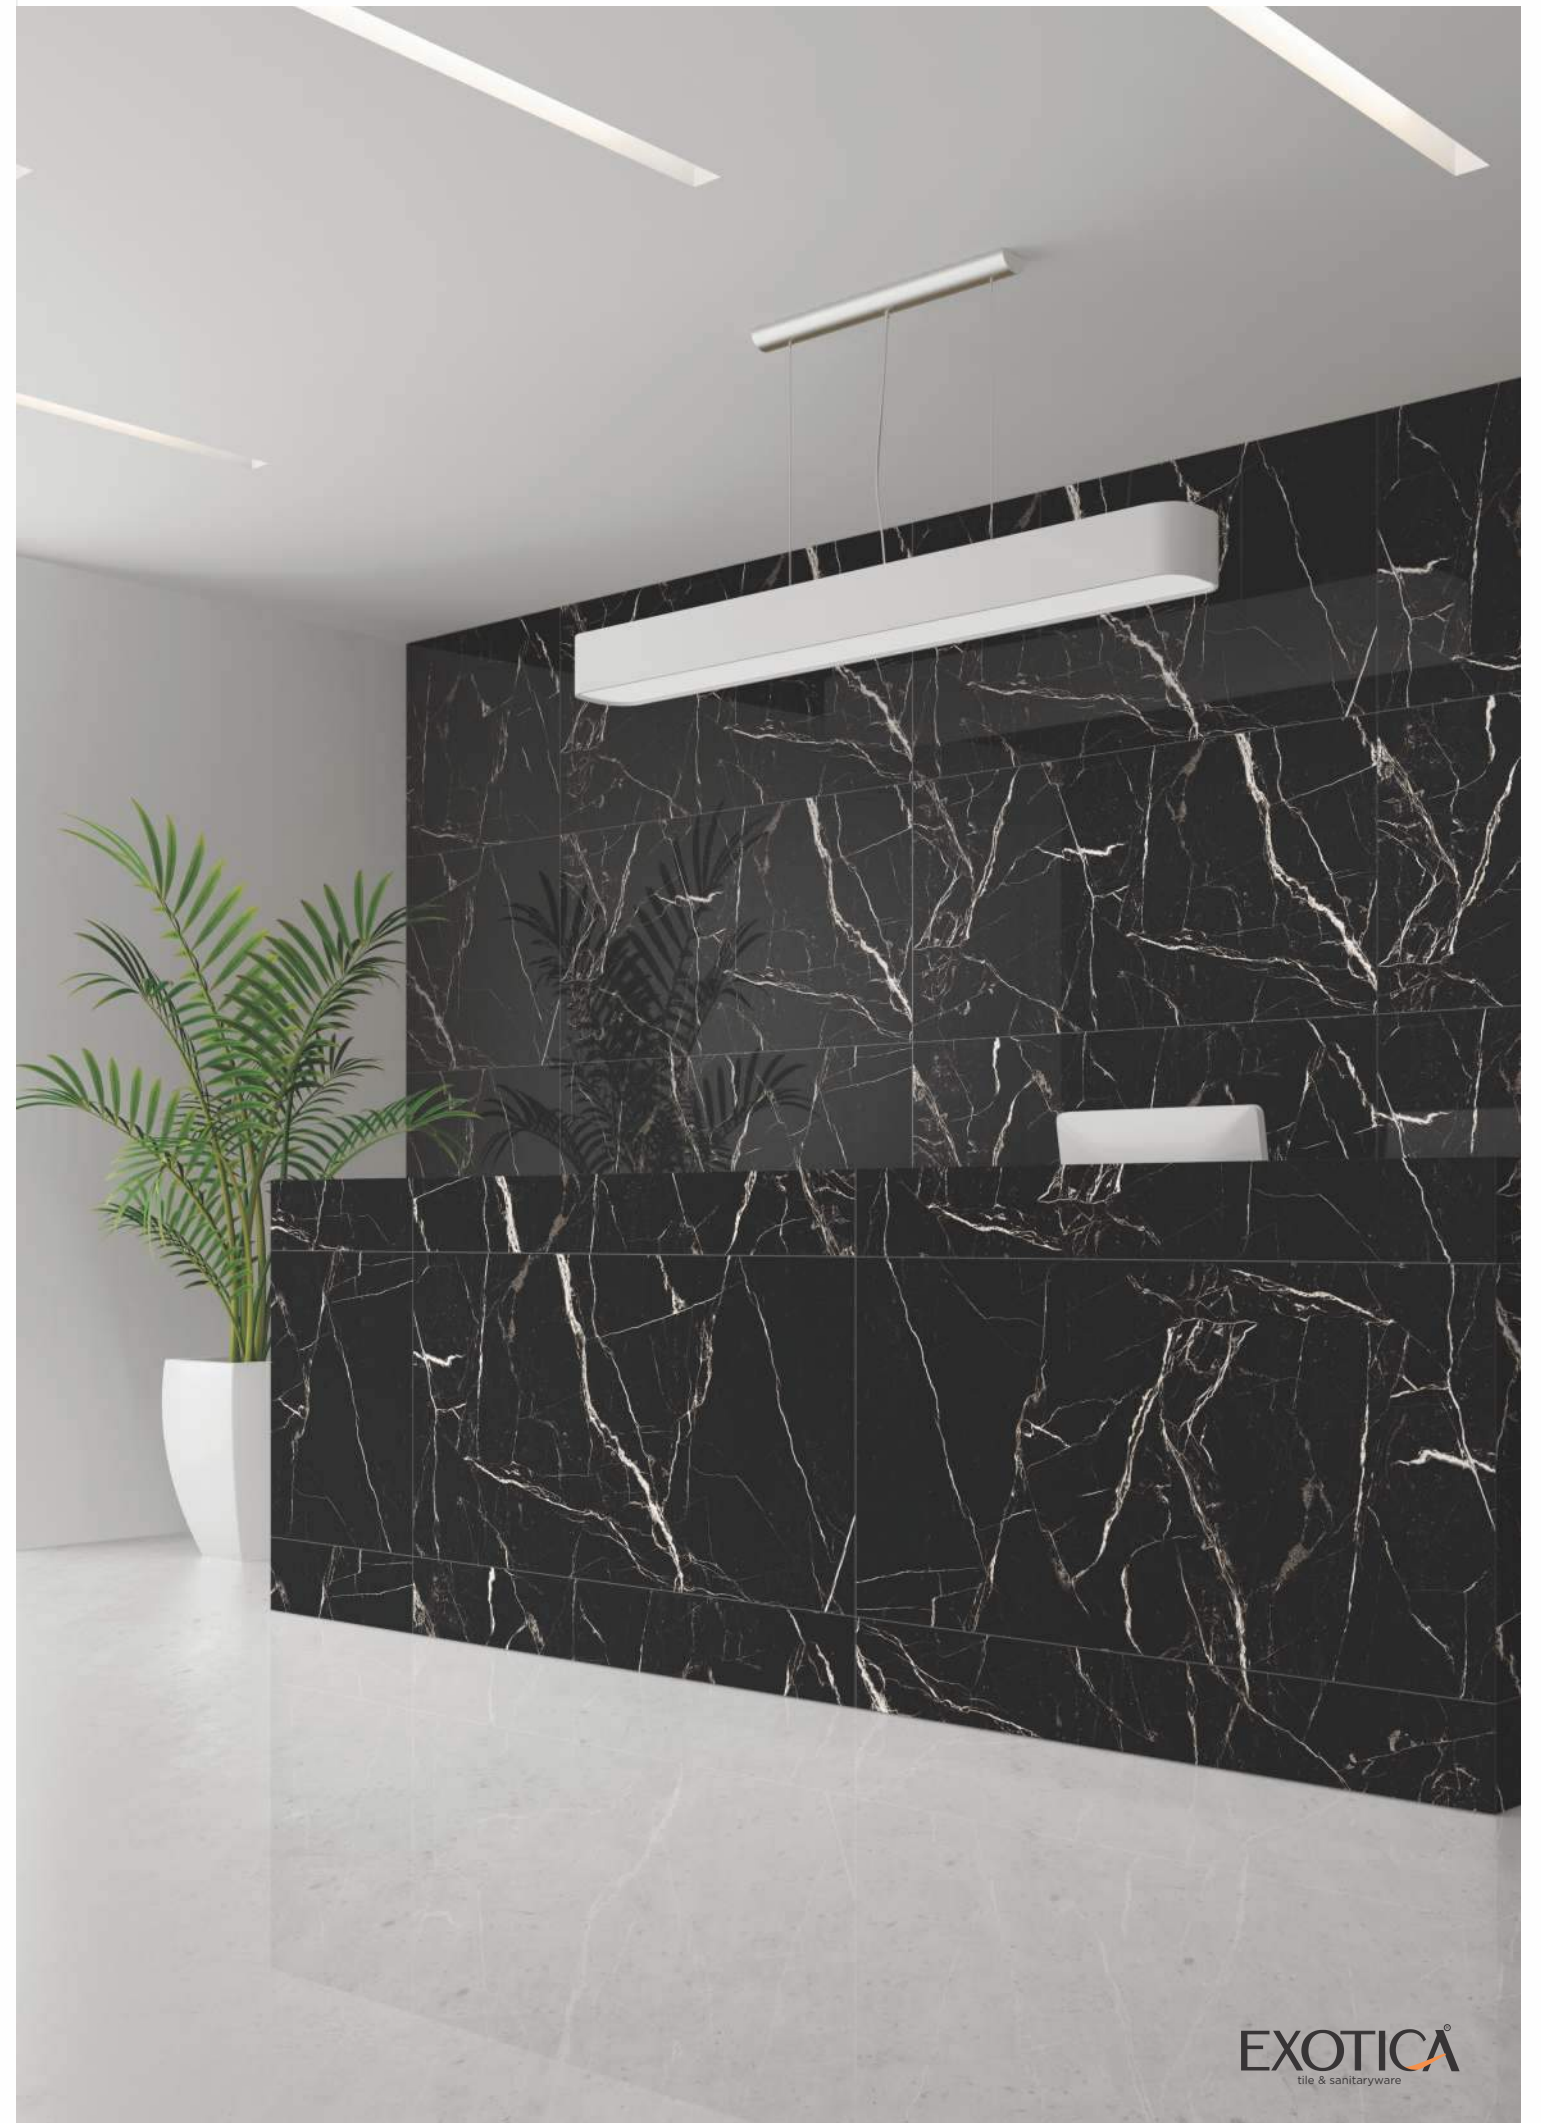

High Gloss
Finish

600x1200mm

Colour
Moods

GVT
PGVT
COLLECTION

Royal Fligama
Coffee

Faces

4

EXOTICA
tile & sanitaryware