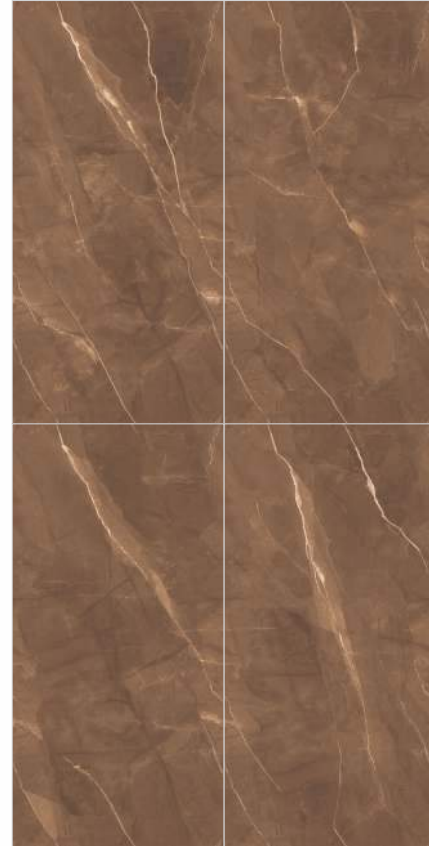

Infinito Series

High Gloss Finish

600x1200mm

Colour
Moods

GVT
PGVT
COLLECTION

Infinito Series

High Gloss Finish

600x1200mm

Colour
Moods

EXOTICA®
tile & sanitaryware

Royal Cairo Bronze

Faces

4