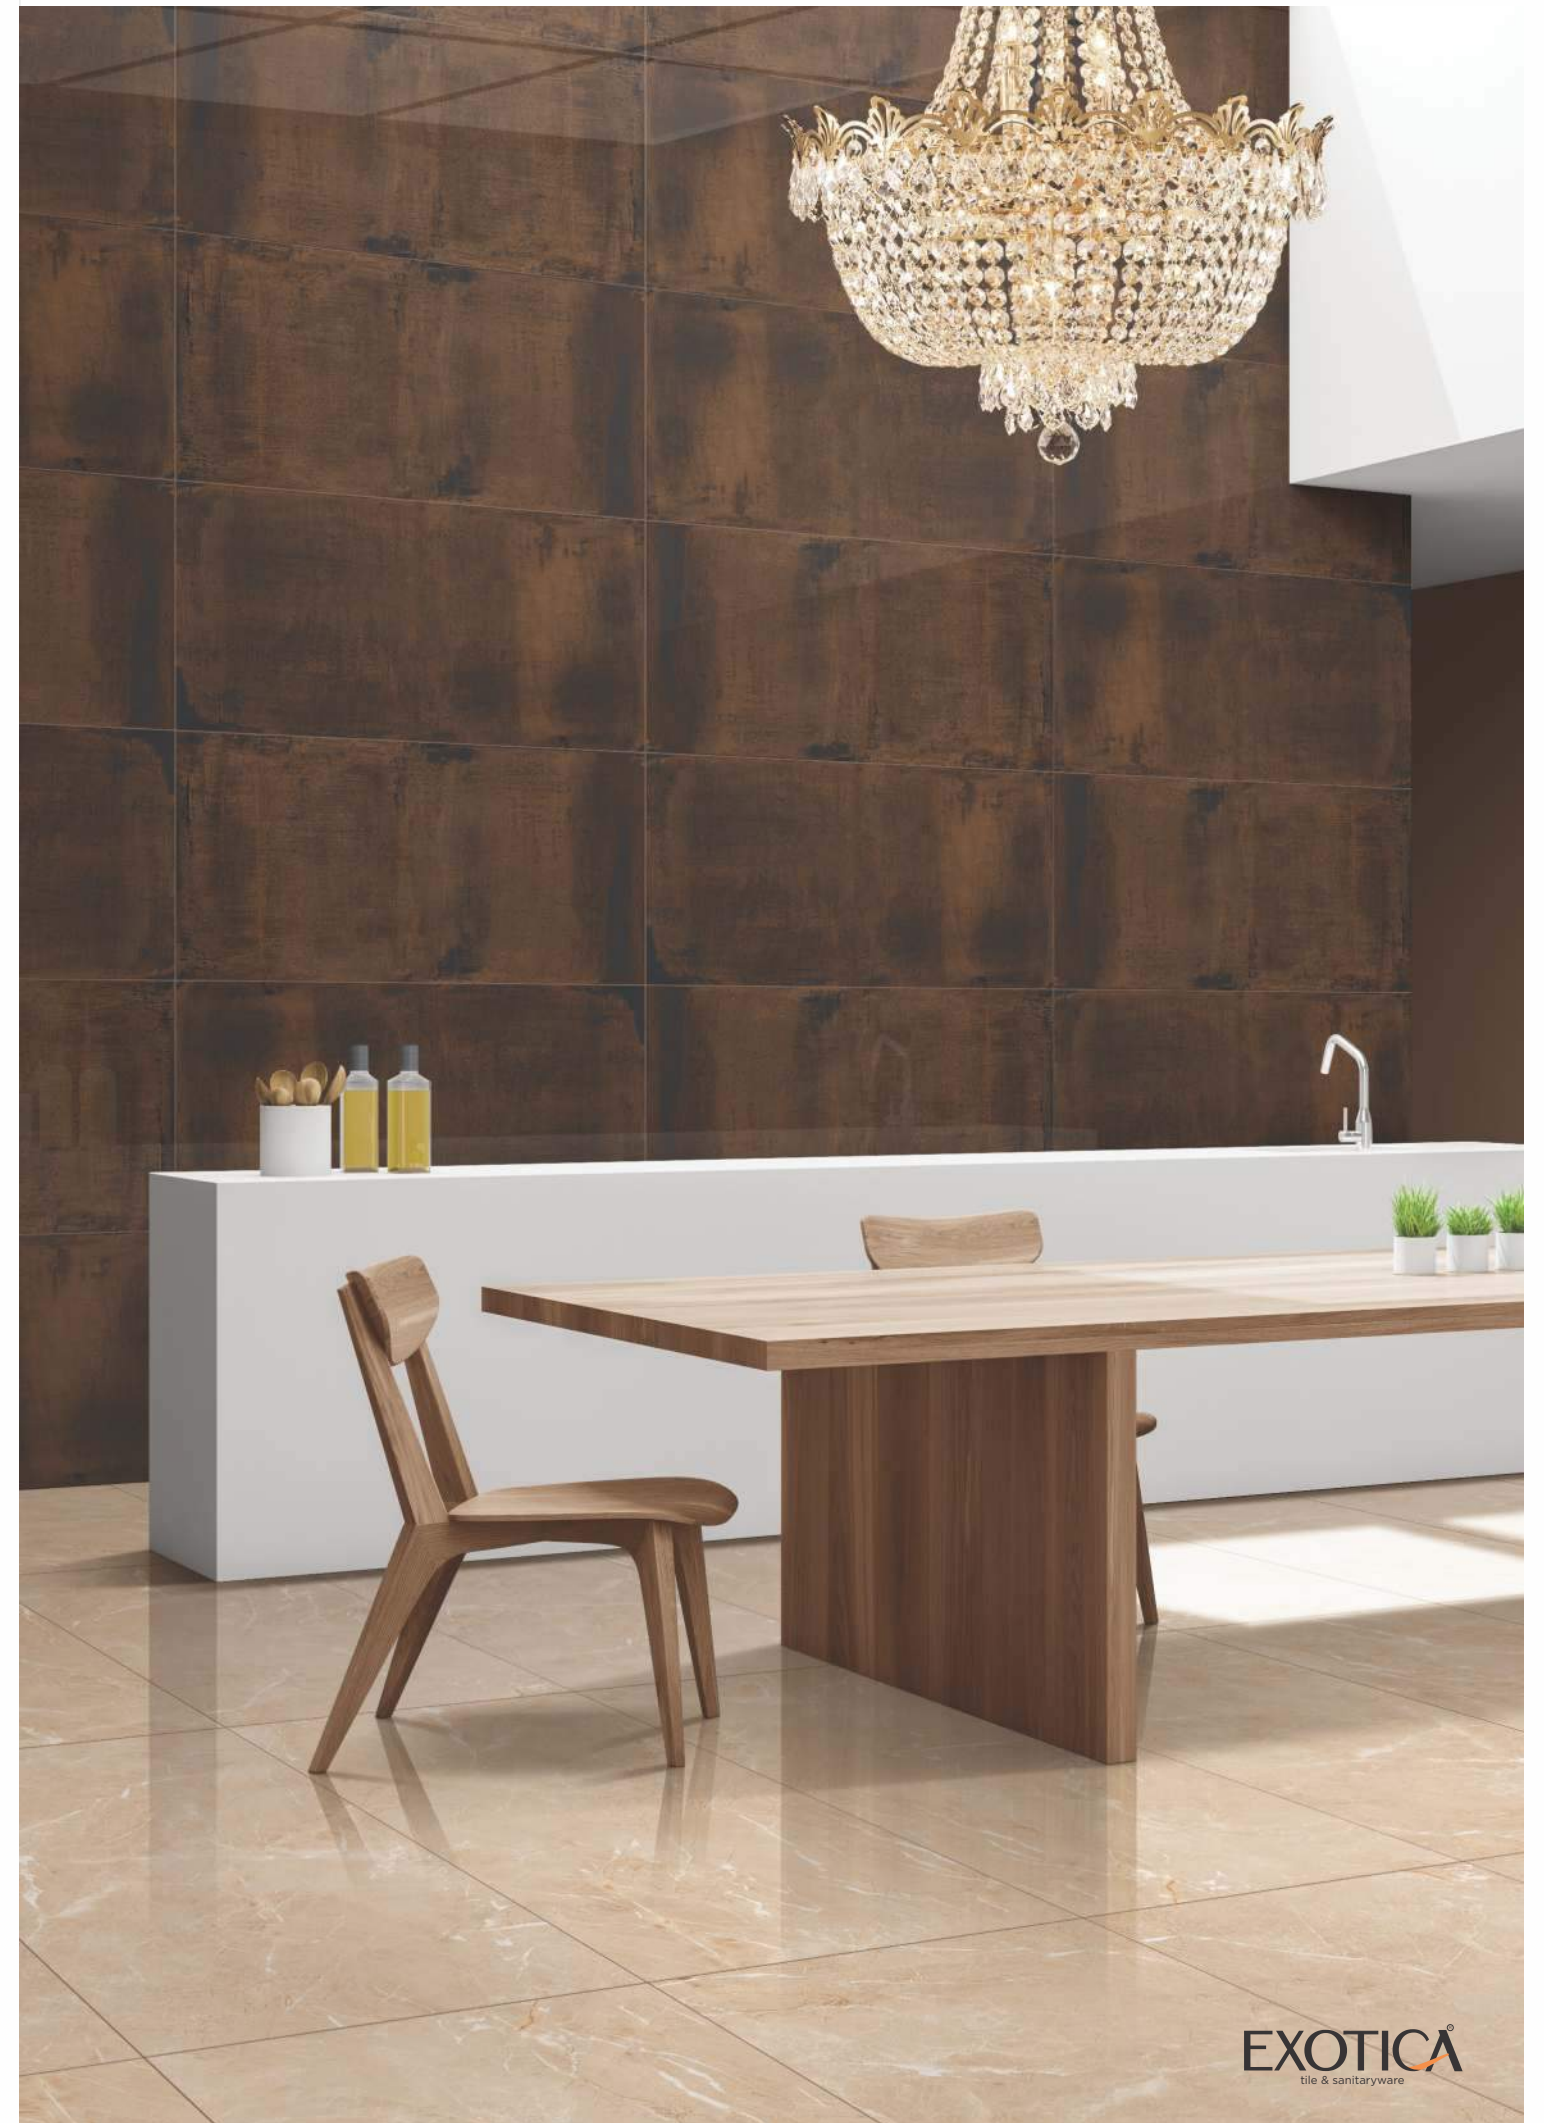

Royal Spectra
Bronze

Faces

2

EXOTICA
tile & sanitaryware

High Gloss
Finish

600x1200mm

Colour
Moods

GVT
PGVT
COLLECTION