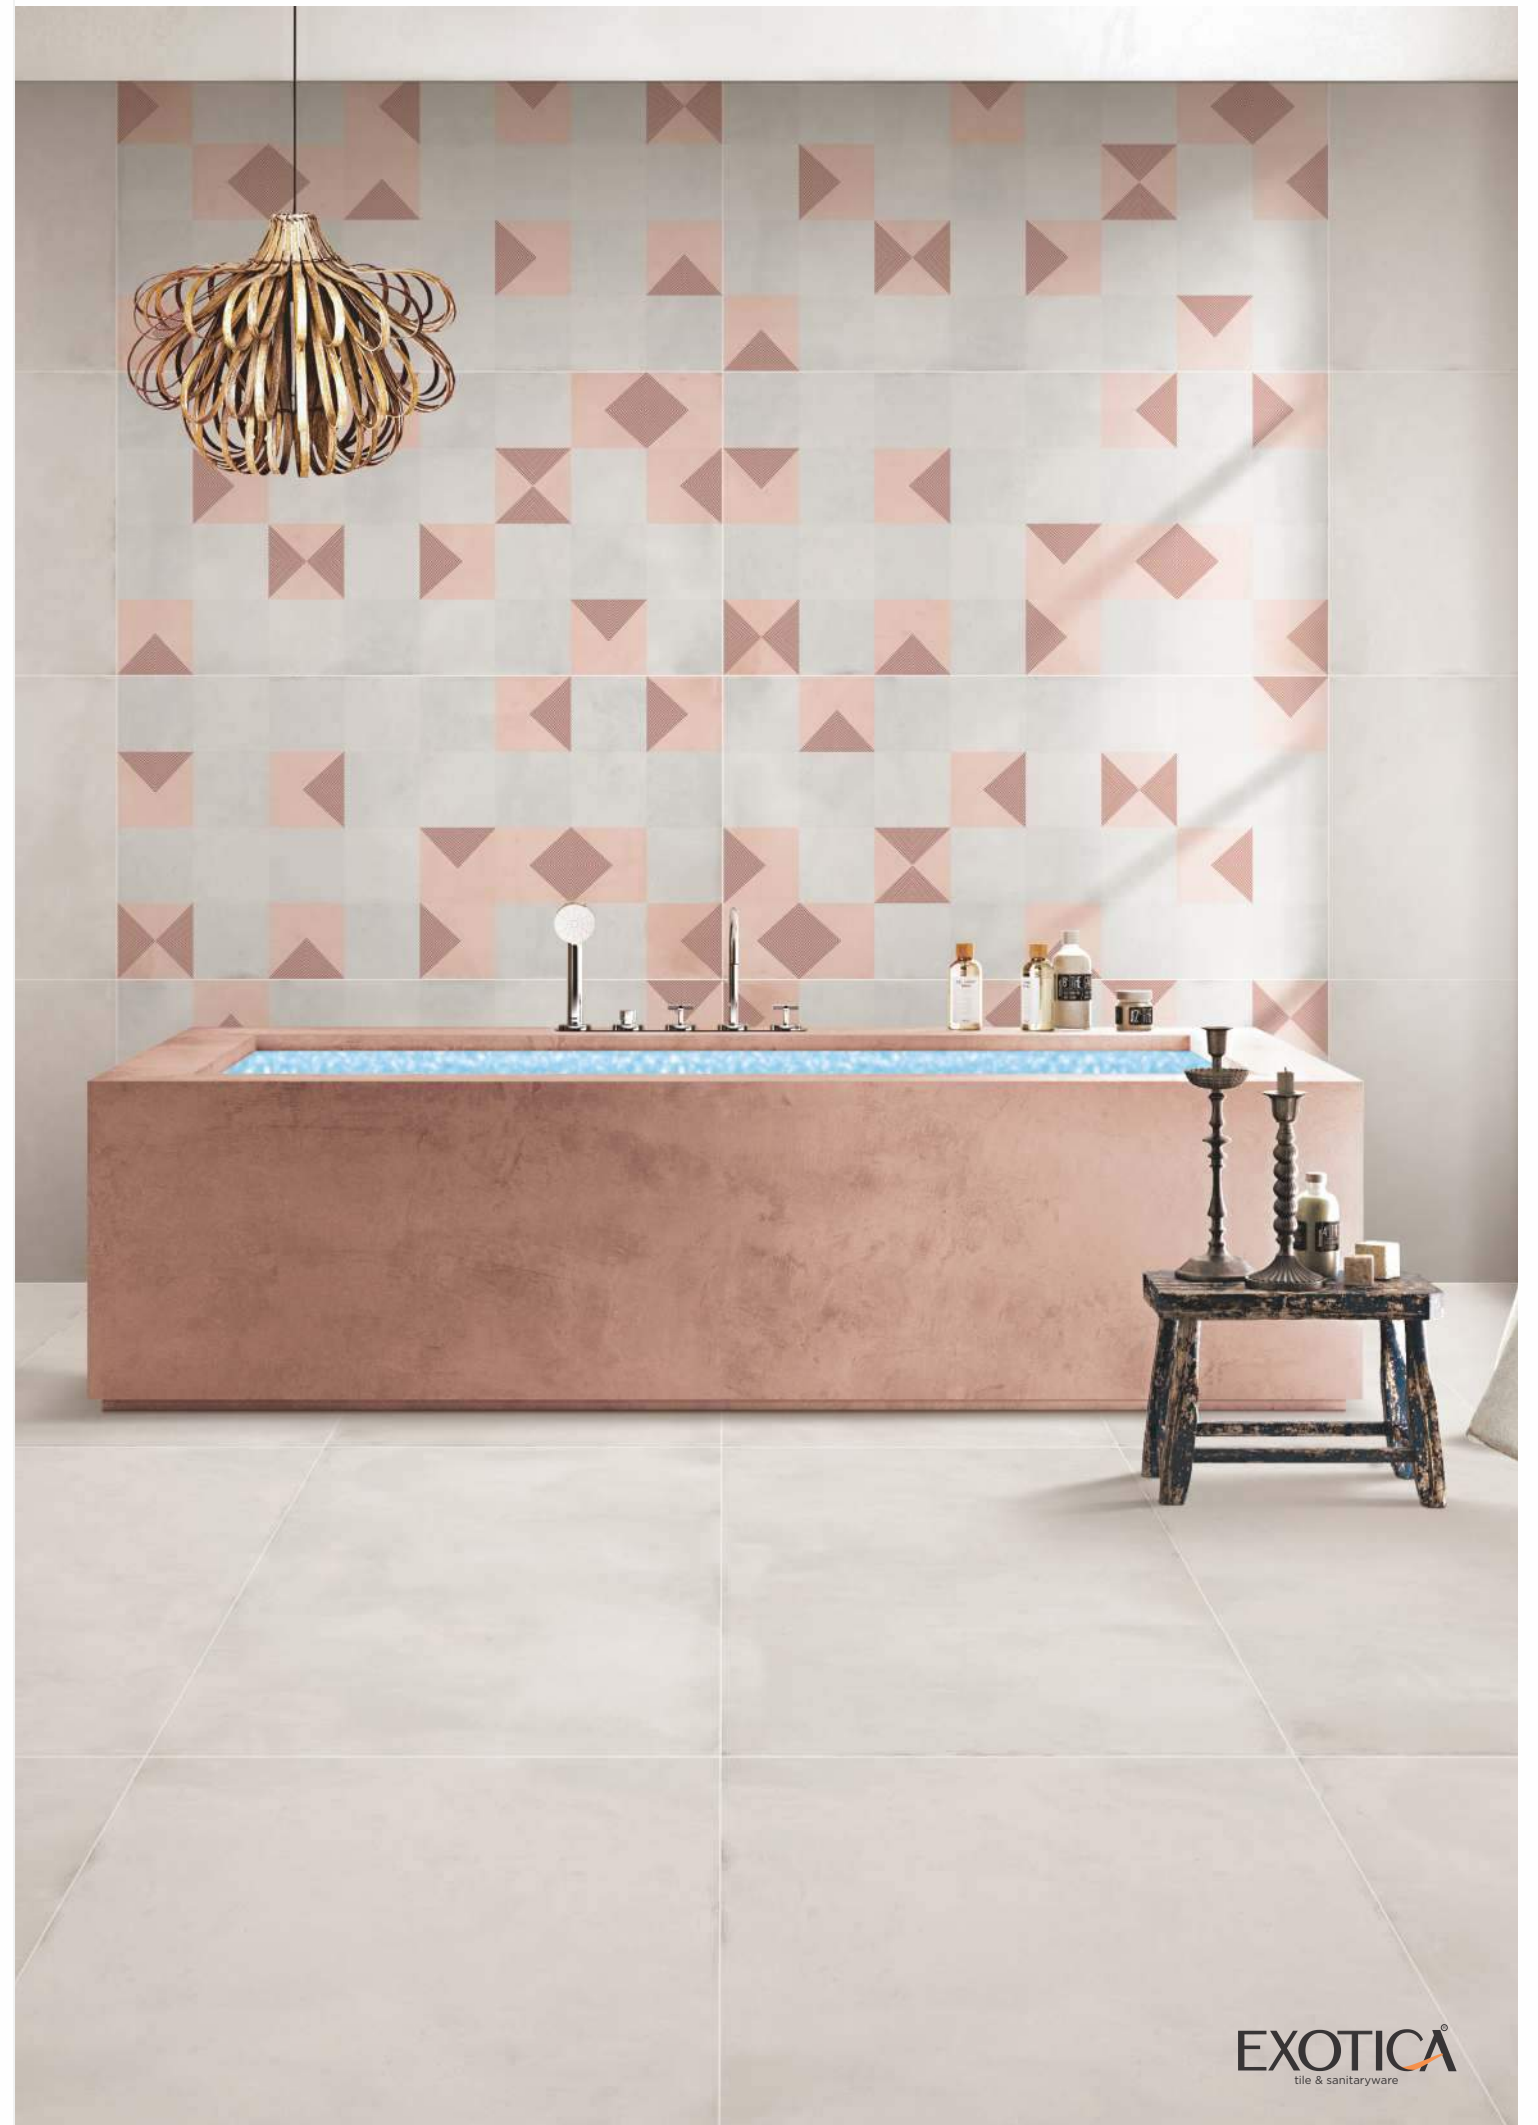

Radiant
Finish

600x1200mm

Royal Spring Dove
Decor

Faces

2

GVT
PGVT
COLLECTION

EXOTICA
tile & sanitaryware

Rustic
Finish