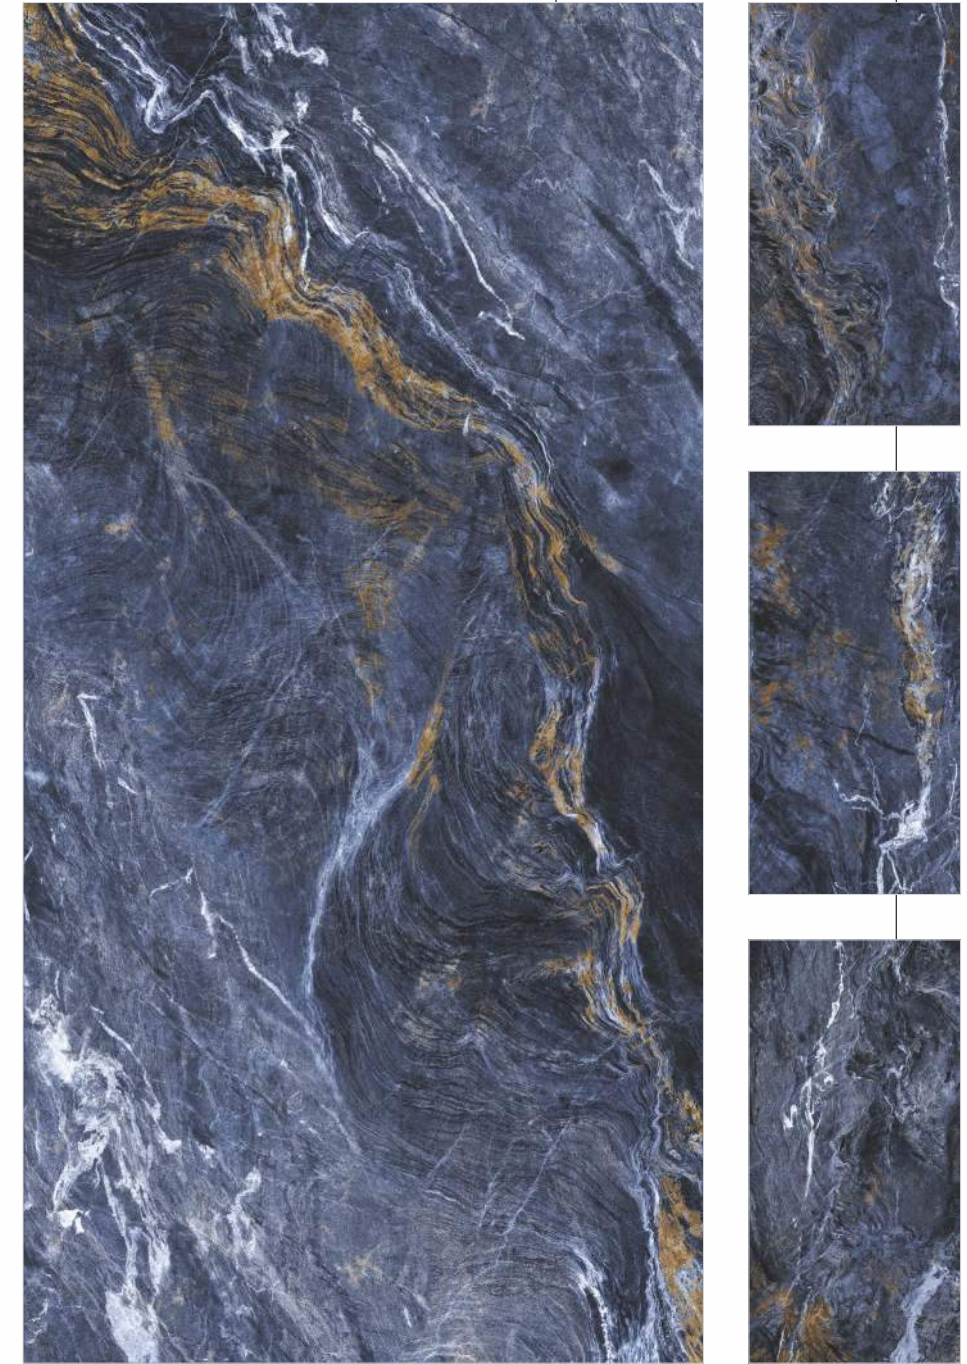

Royal Mozila Azul

Faces

5