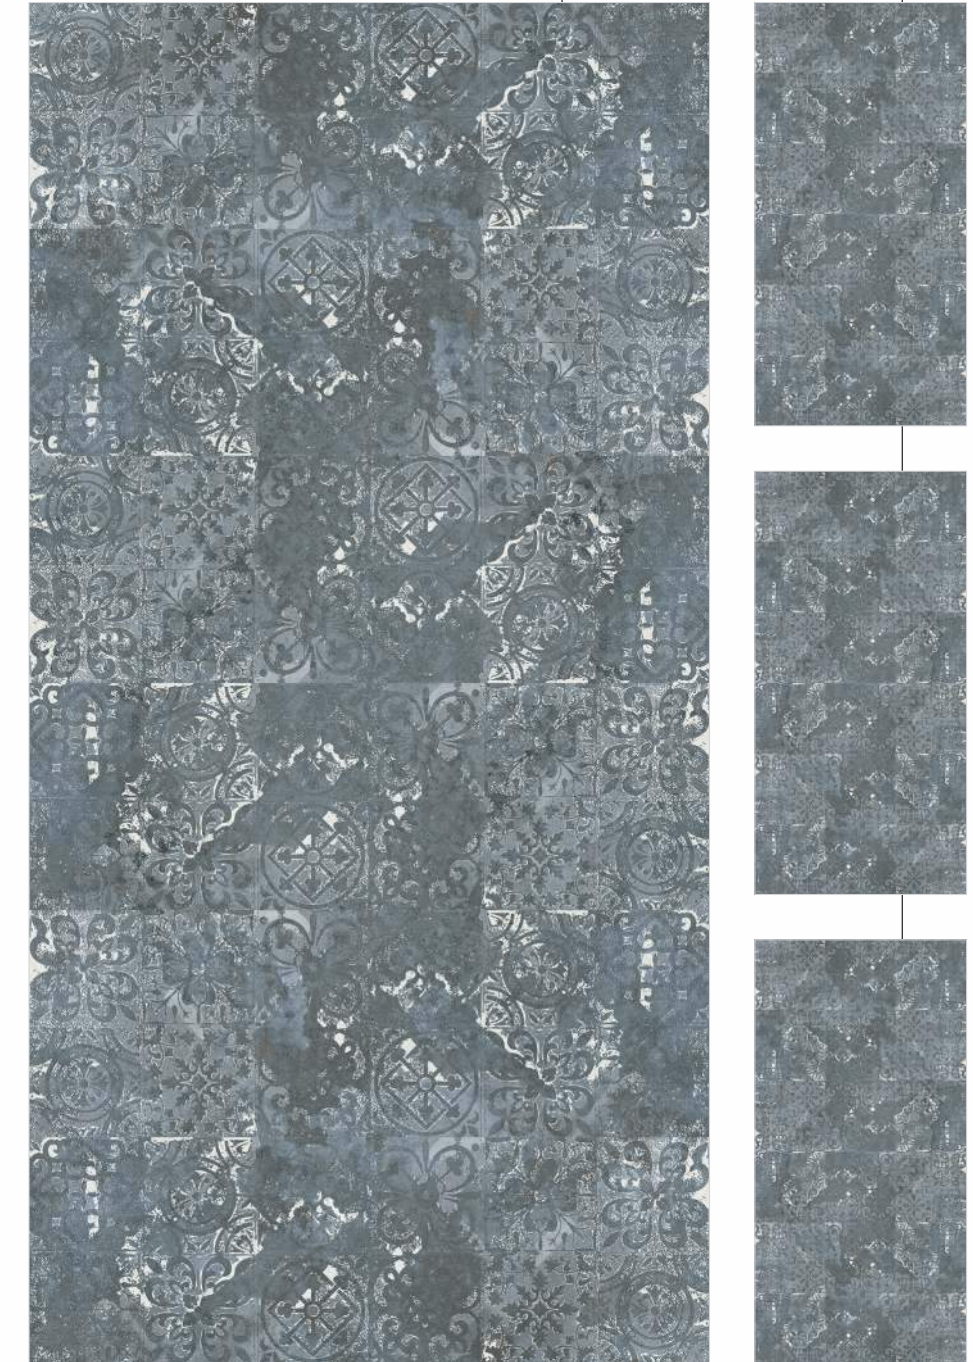

Matt With Glossy Ink
Finish

600x1200mm

Colour
Moods

EXOTICA
tile & sanitaryware

Royal Eragon
Dark Blue

Faces

4

Royal Eragon
Blue Decor