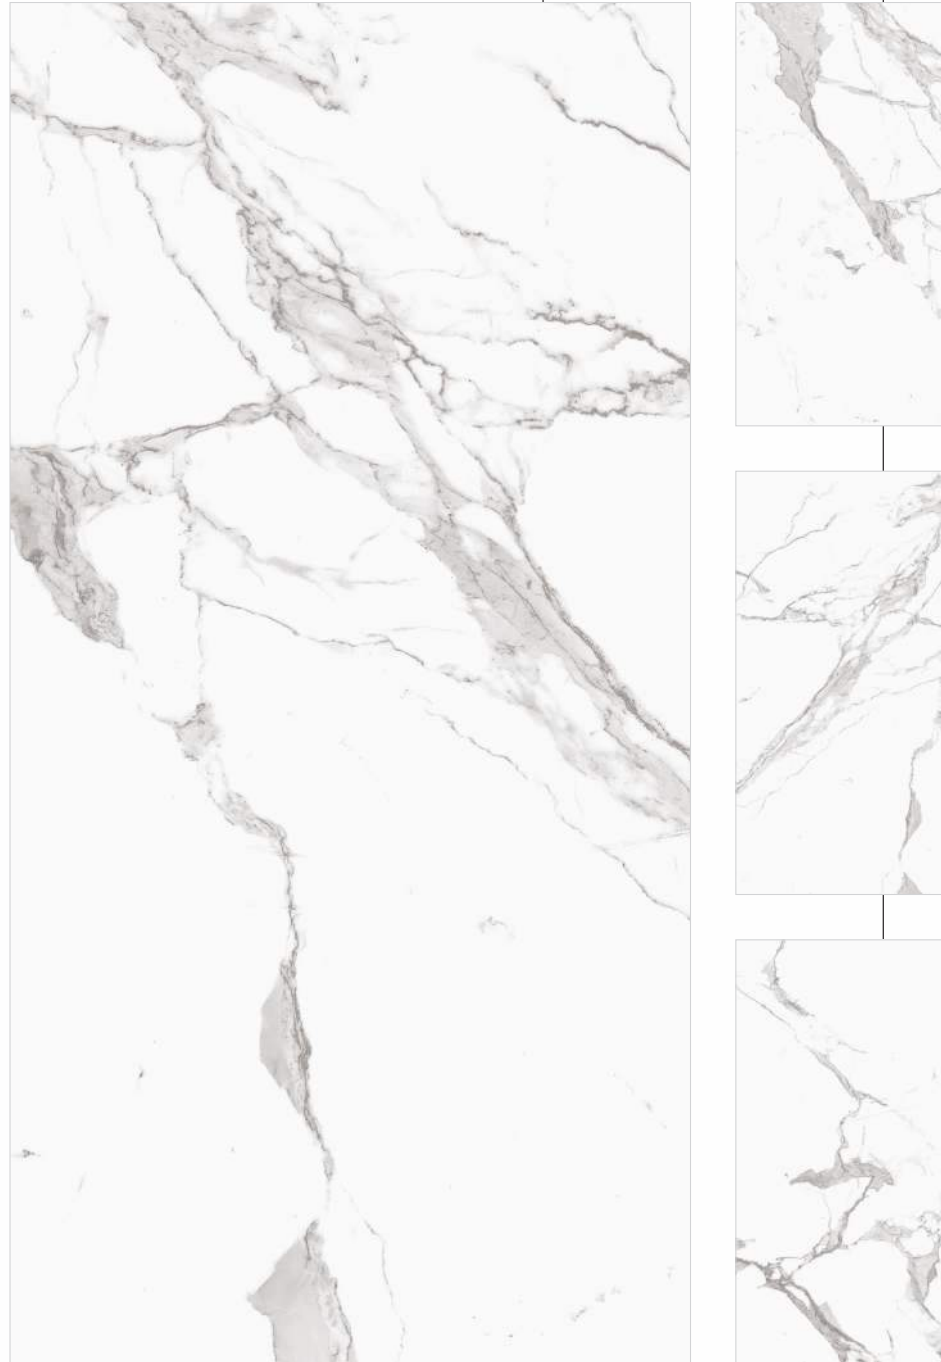

Matt
Finish

600x1200mm

Colour
Moods

GVT
PGVT
COLLECTION

Royal Maximus Statuario

Faces

5