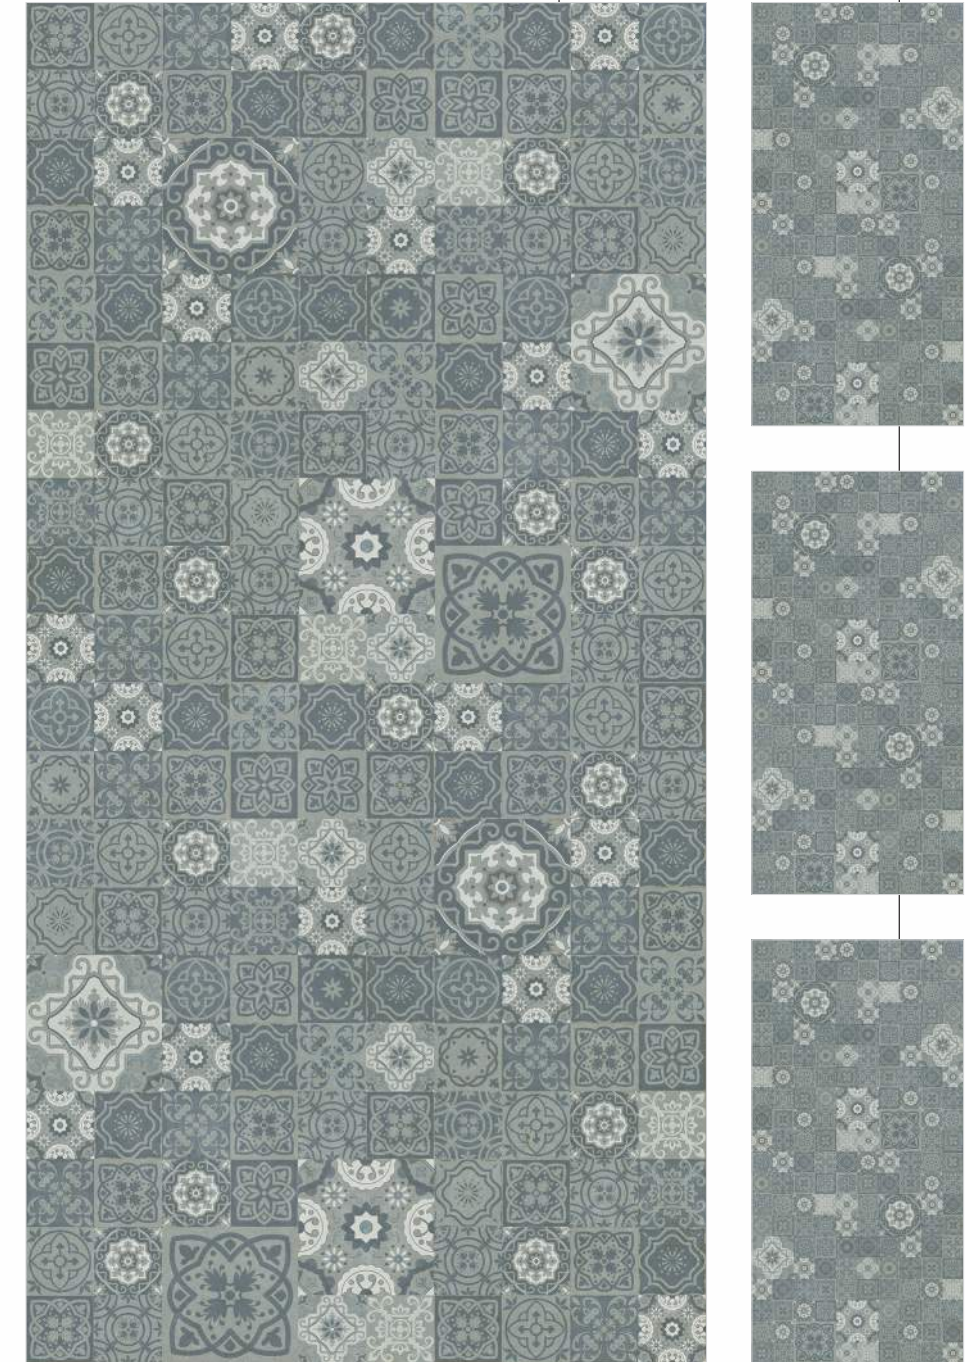

Royal Eragon
Pista Decor