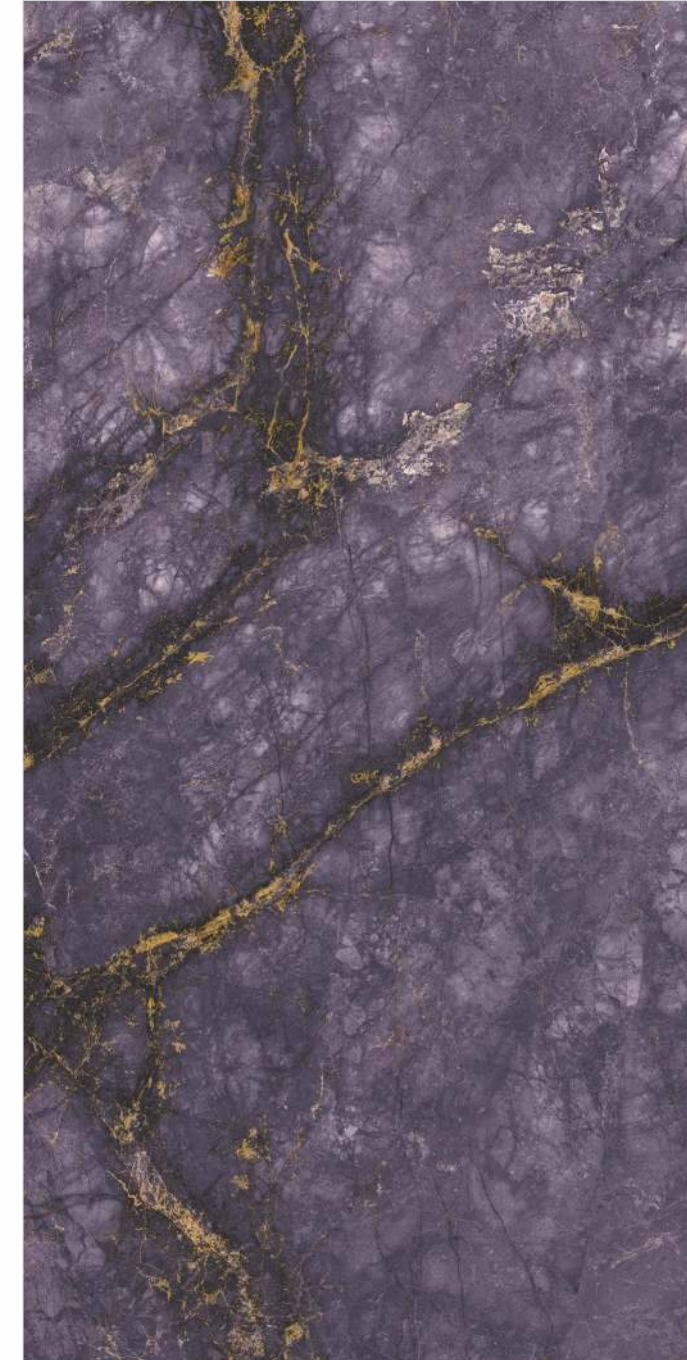

Royal Sara Viola

Faces

5