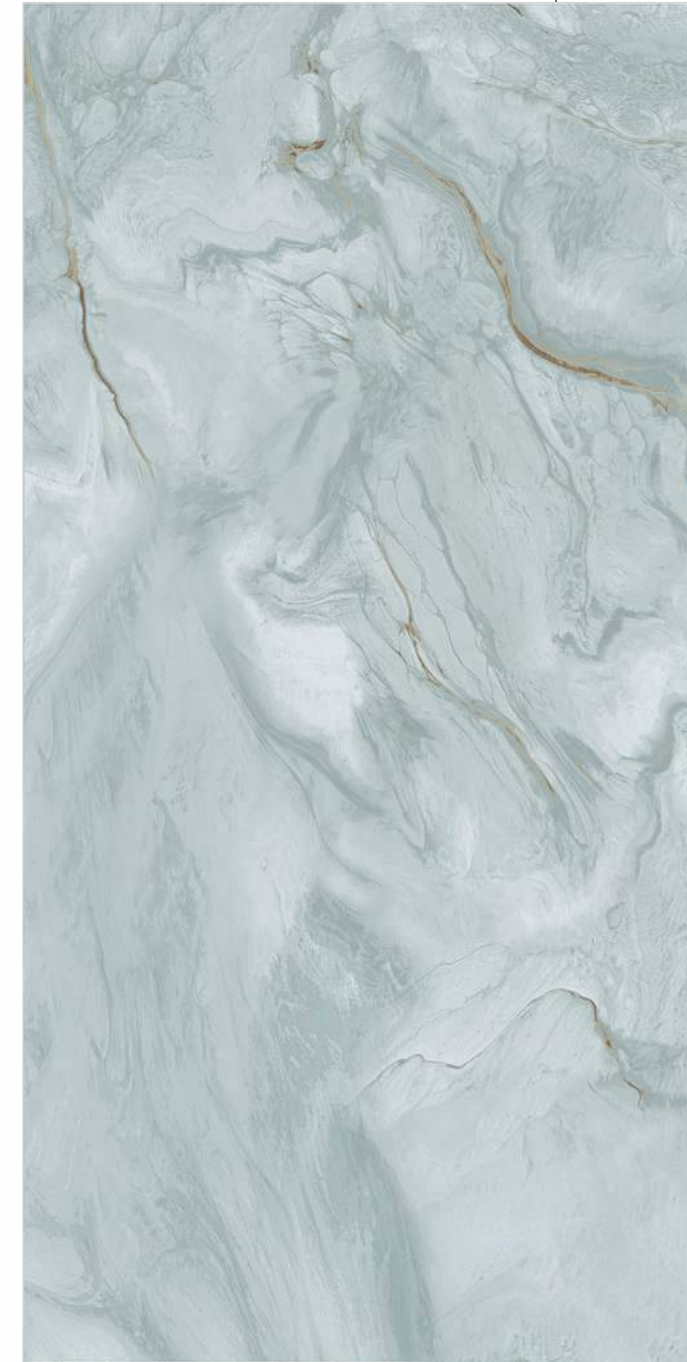

Faces

4

Royal Pinaquiva
Green

Faces

4

Prismatic

Finish

600x1200mm