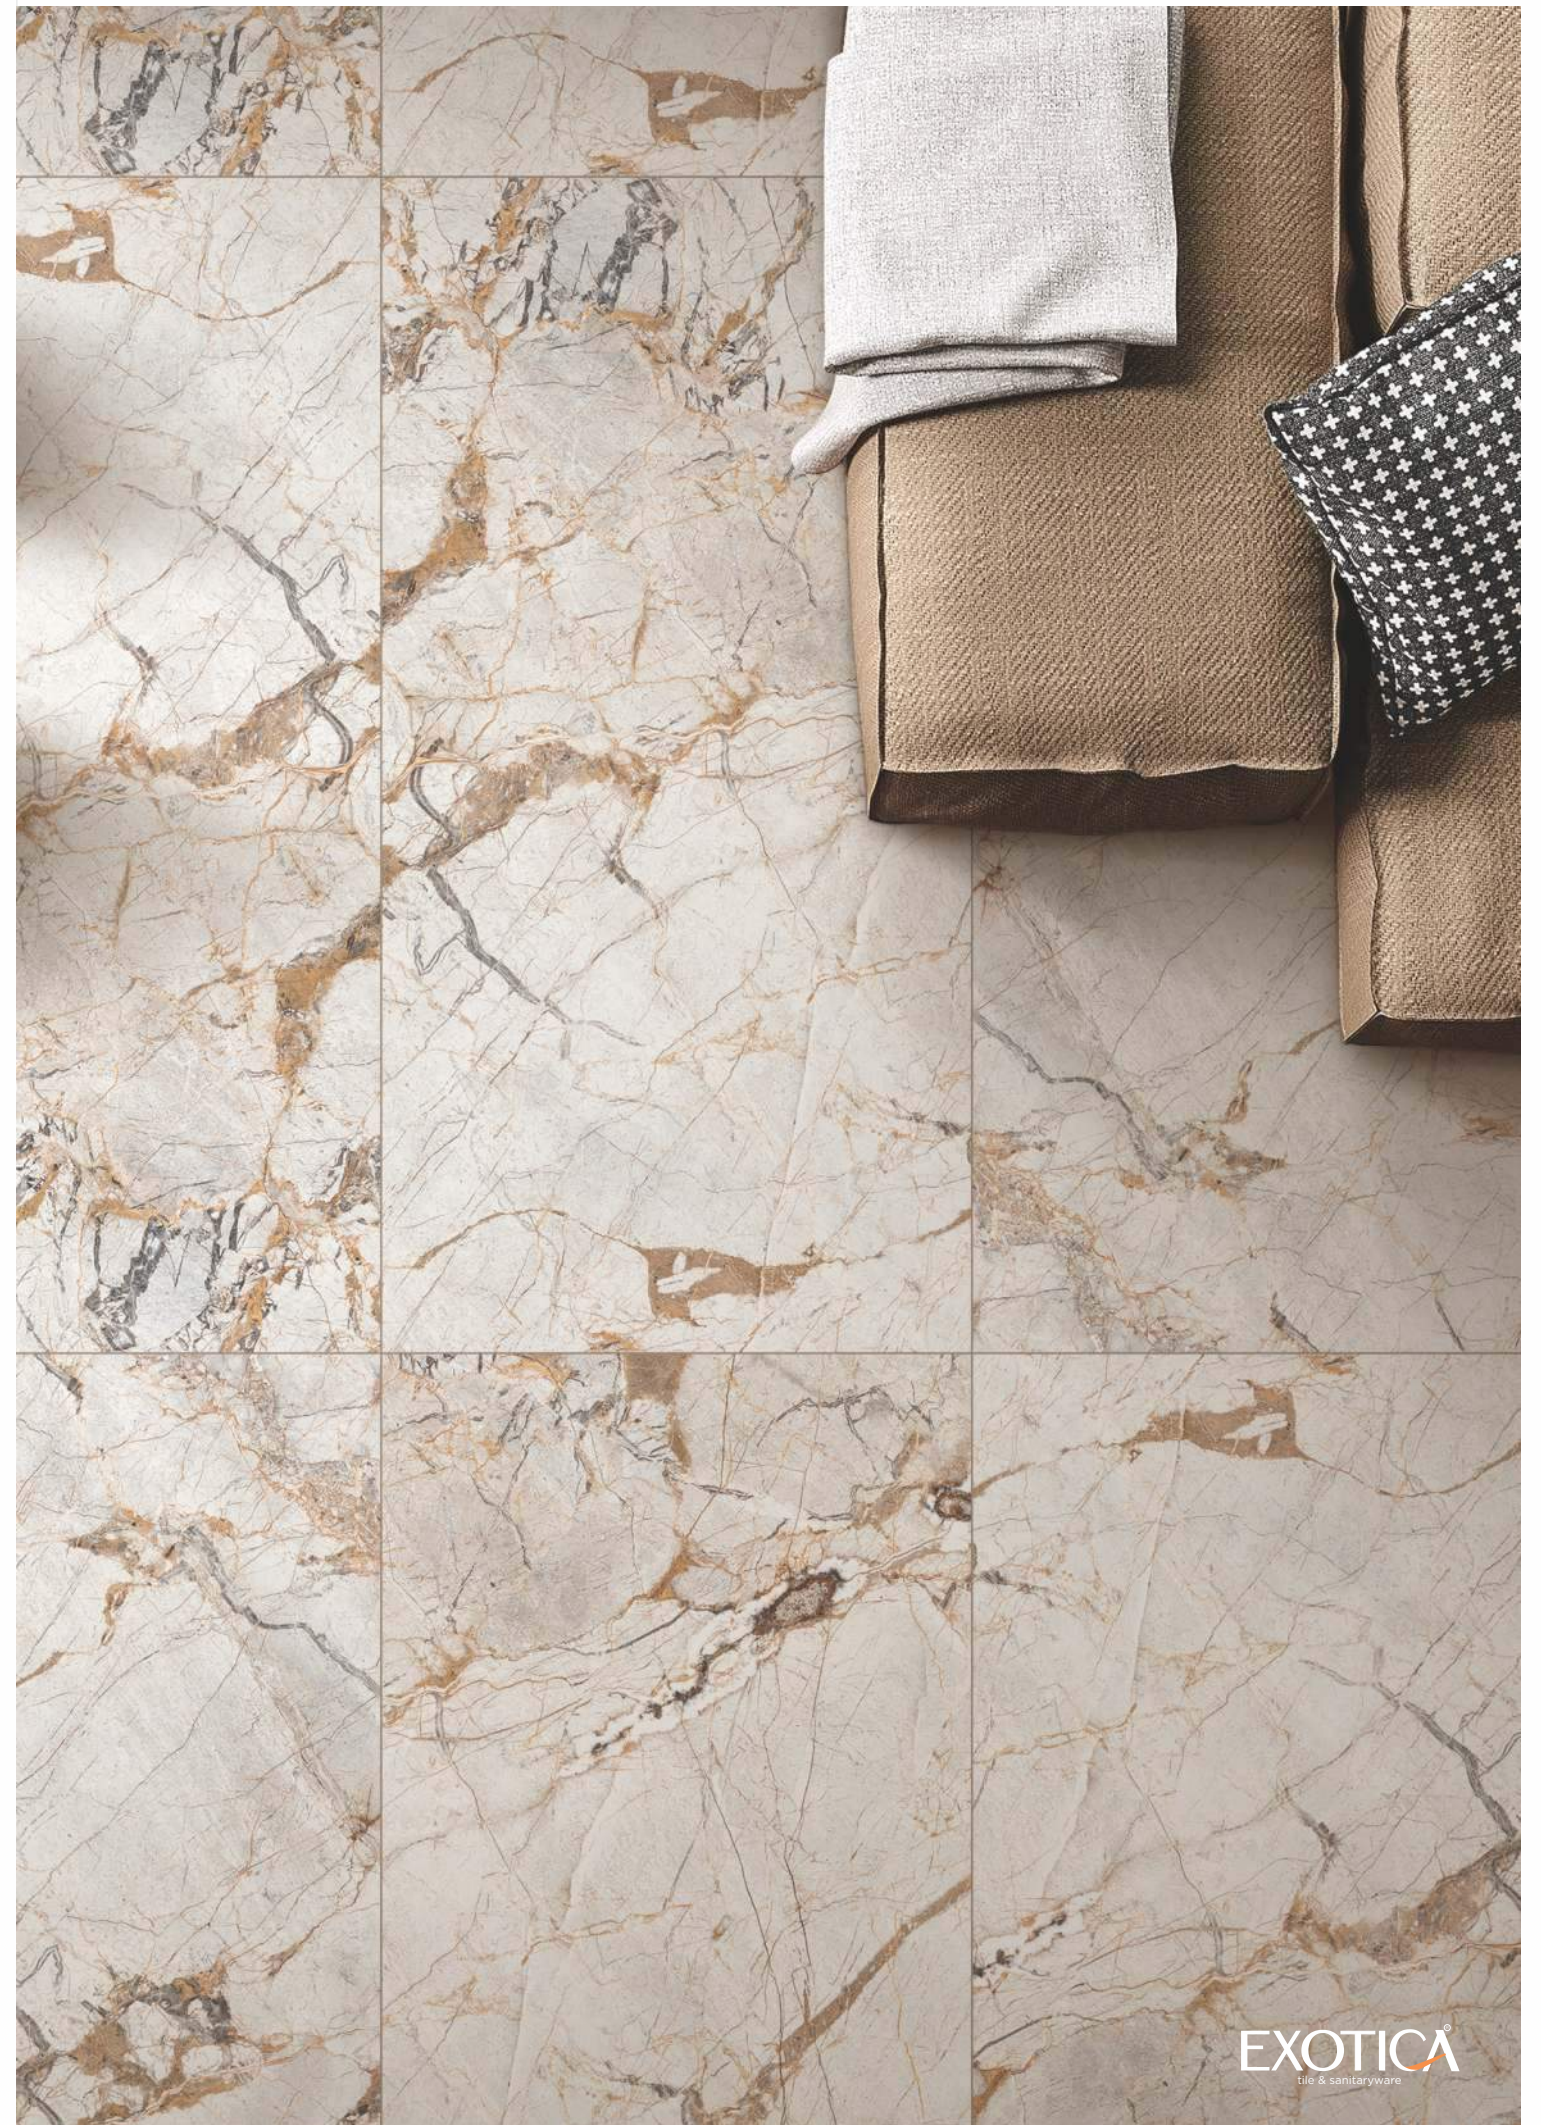

600x1200mm

Colour
Moods

GVT
PGVT
COLLECTION

Royal Picasso
White

Faces

3

EXOTICA
tile & sanitaryware

Carving