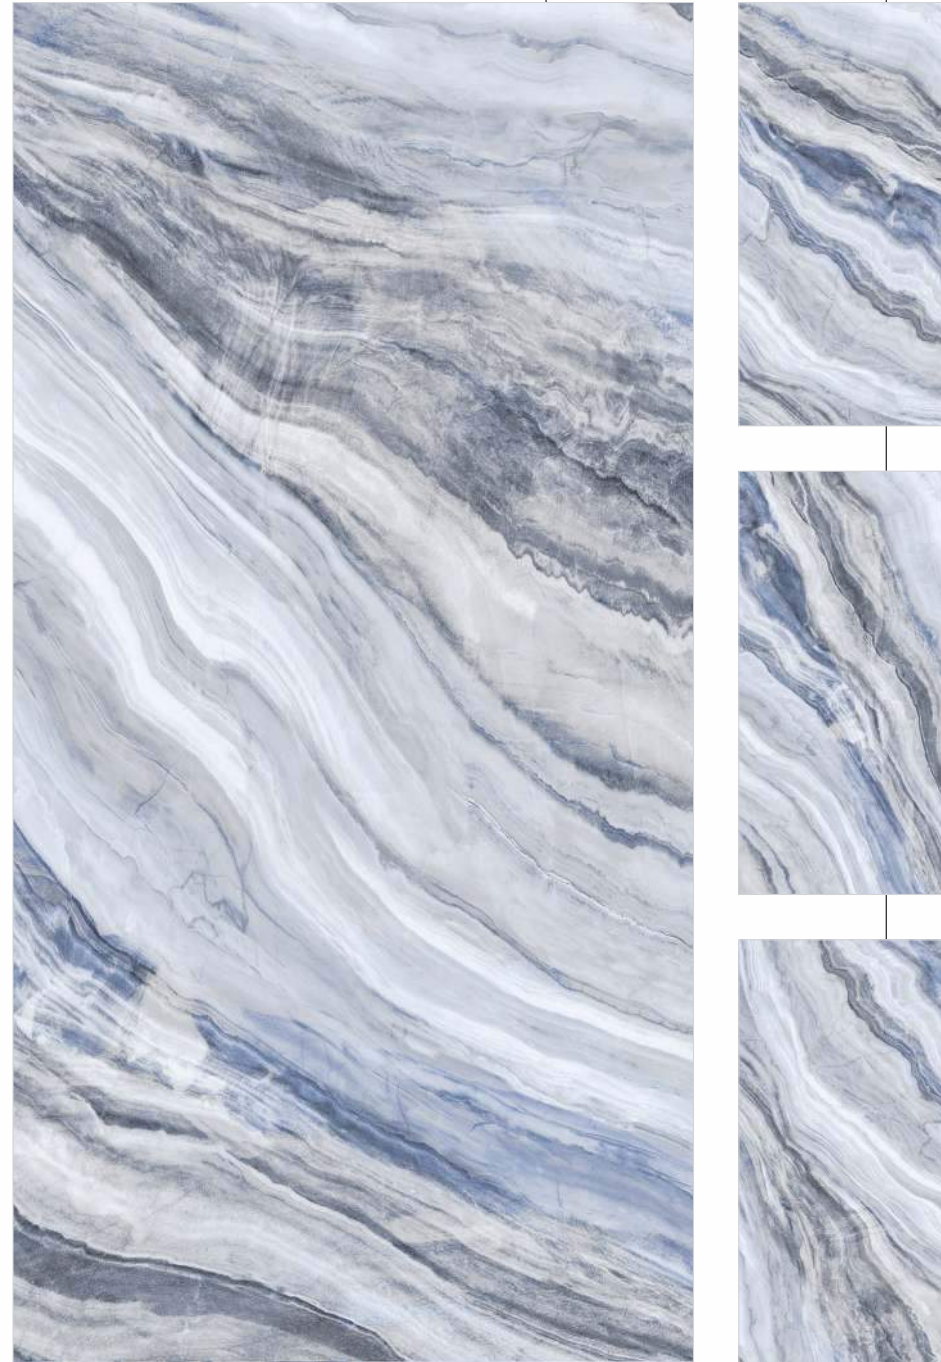

Glossy
Finish

600x1200mm

Colour
Moods

GVT
PGVT
COLLECTION

Glossy
Finish

600x1200mm

Colour
Moods

EXOTICA
tile & sanitaryware

Royal Alfanzo Blue

Faces

4