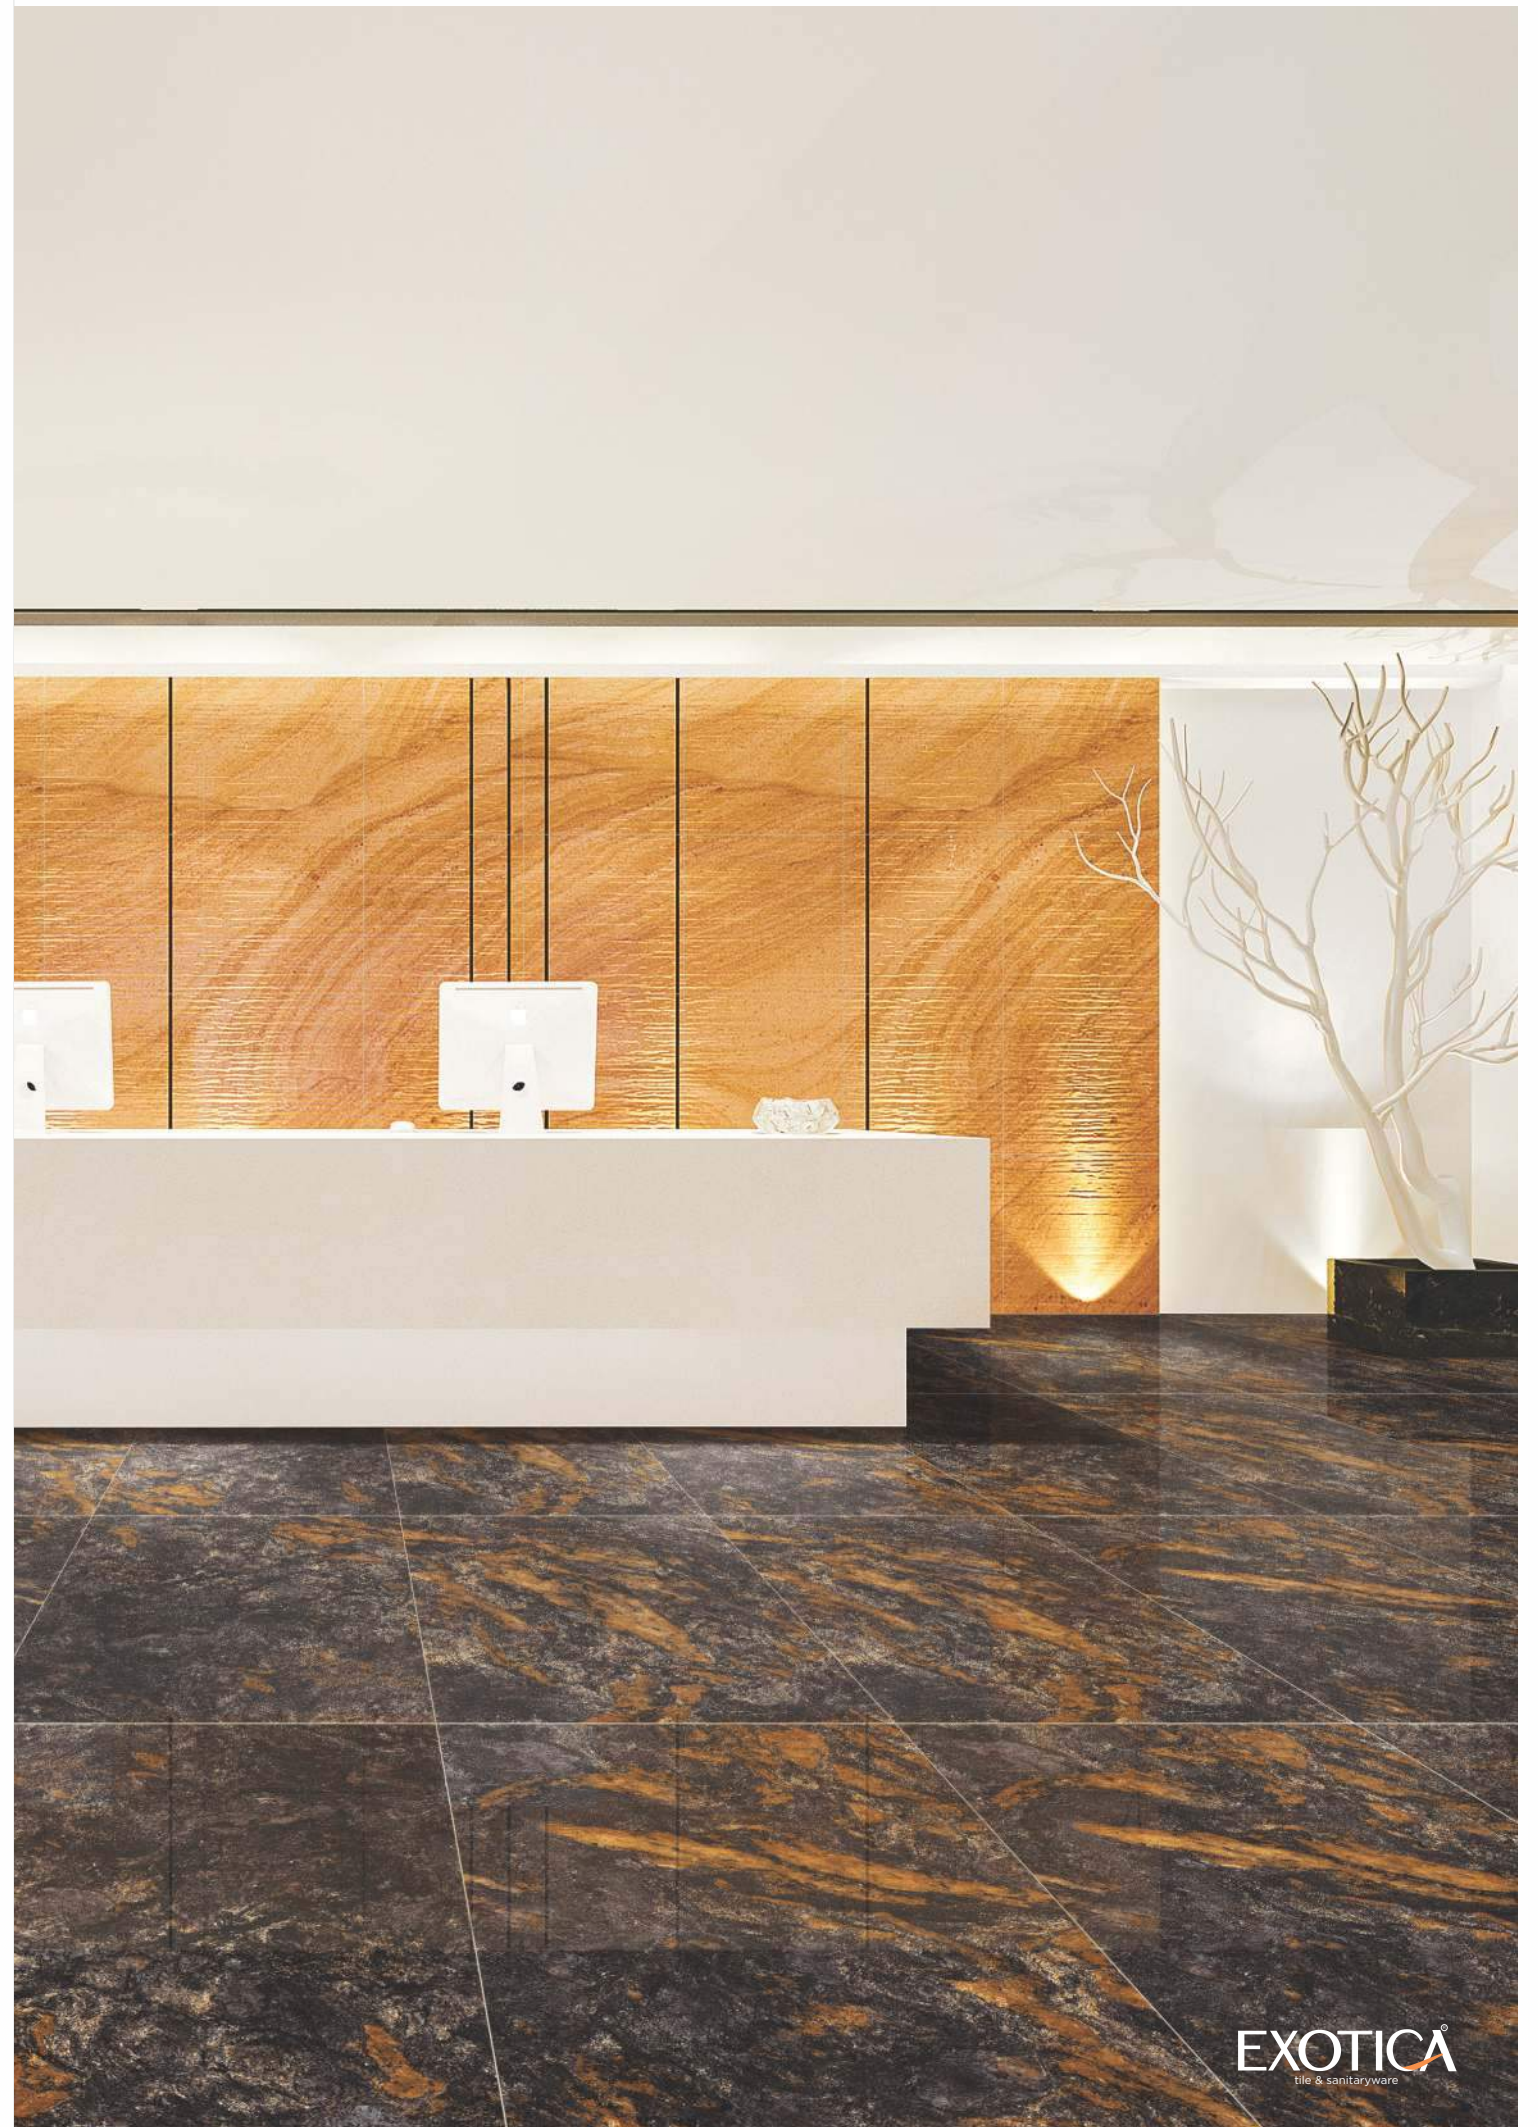

Prismatic

Finish

600x1200mm

Colour
Moods

GVT
PGVT
COLLECTION

Royal Magma Gold

Faces

3

EXOTICA
tile & sanitaryware