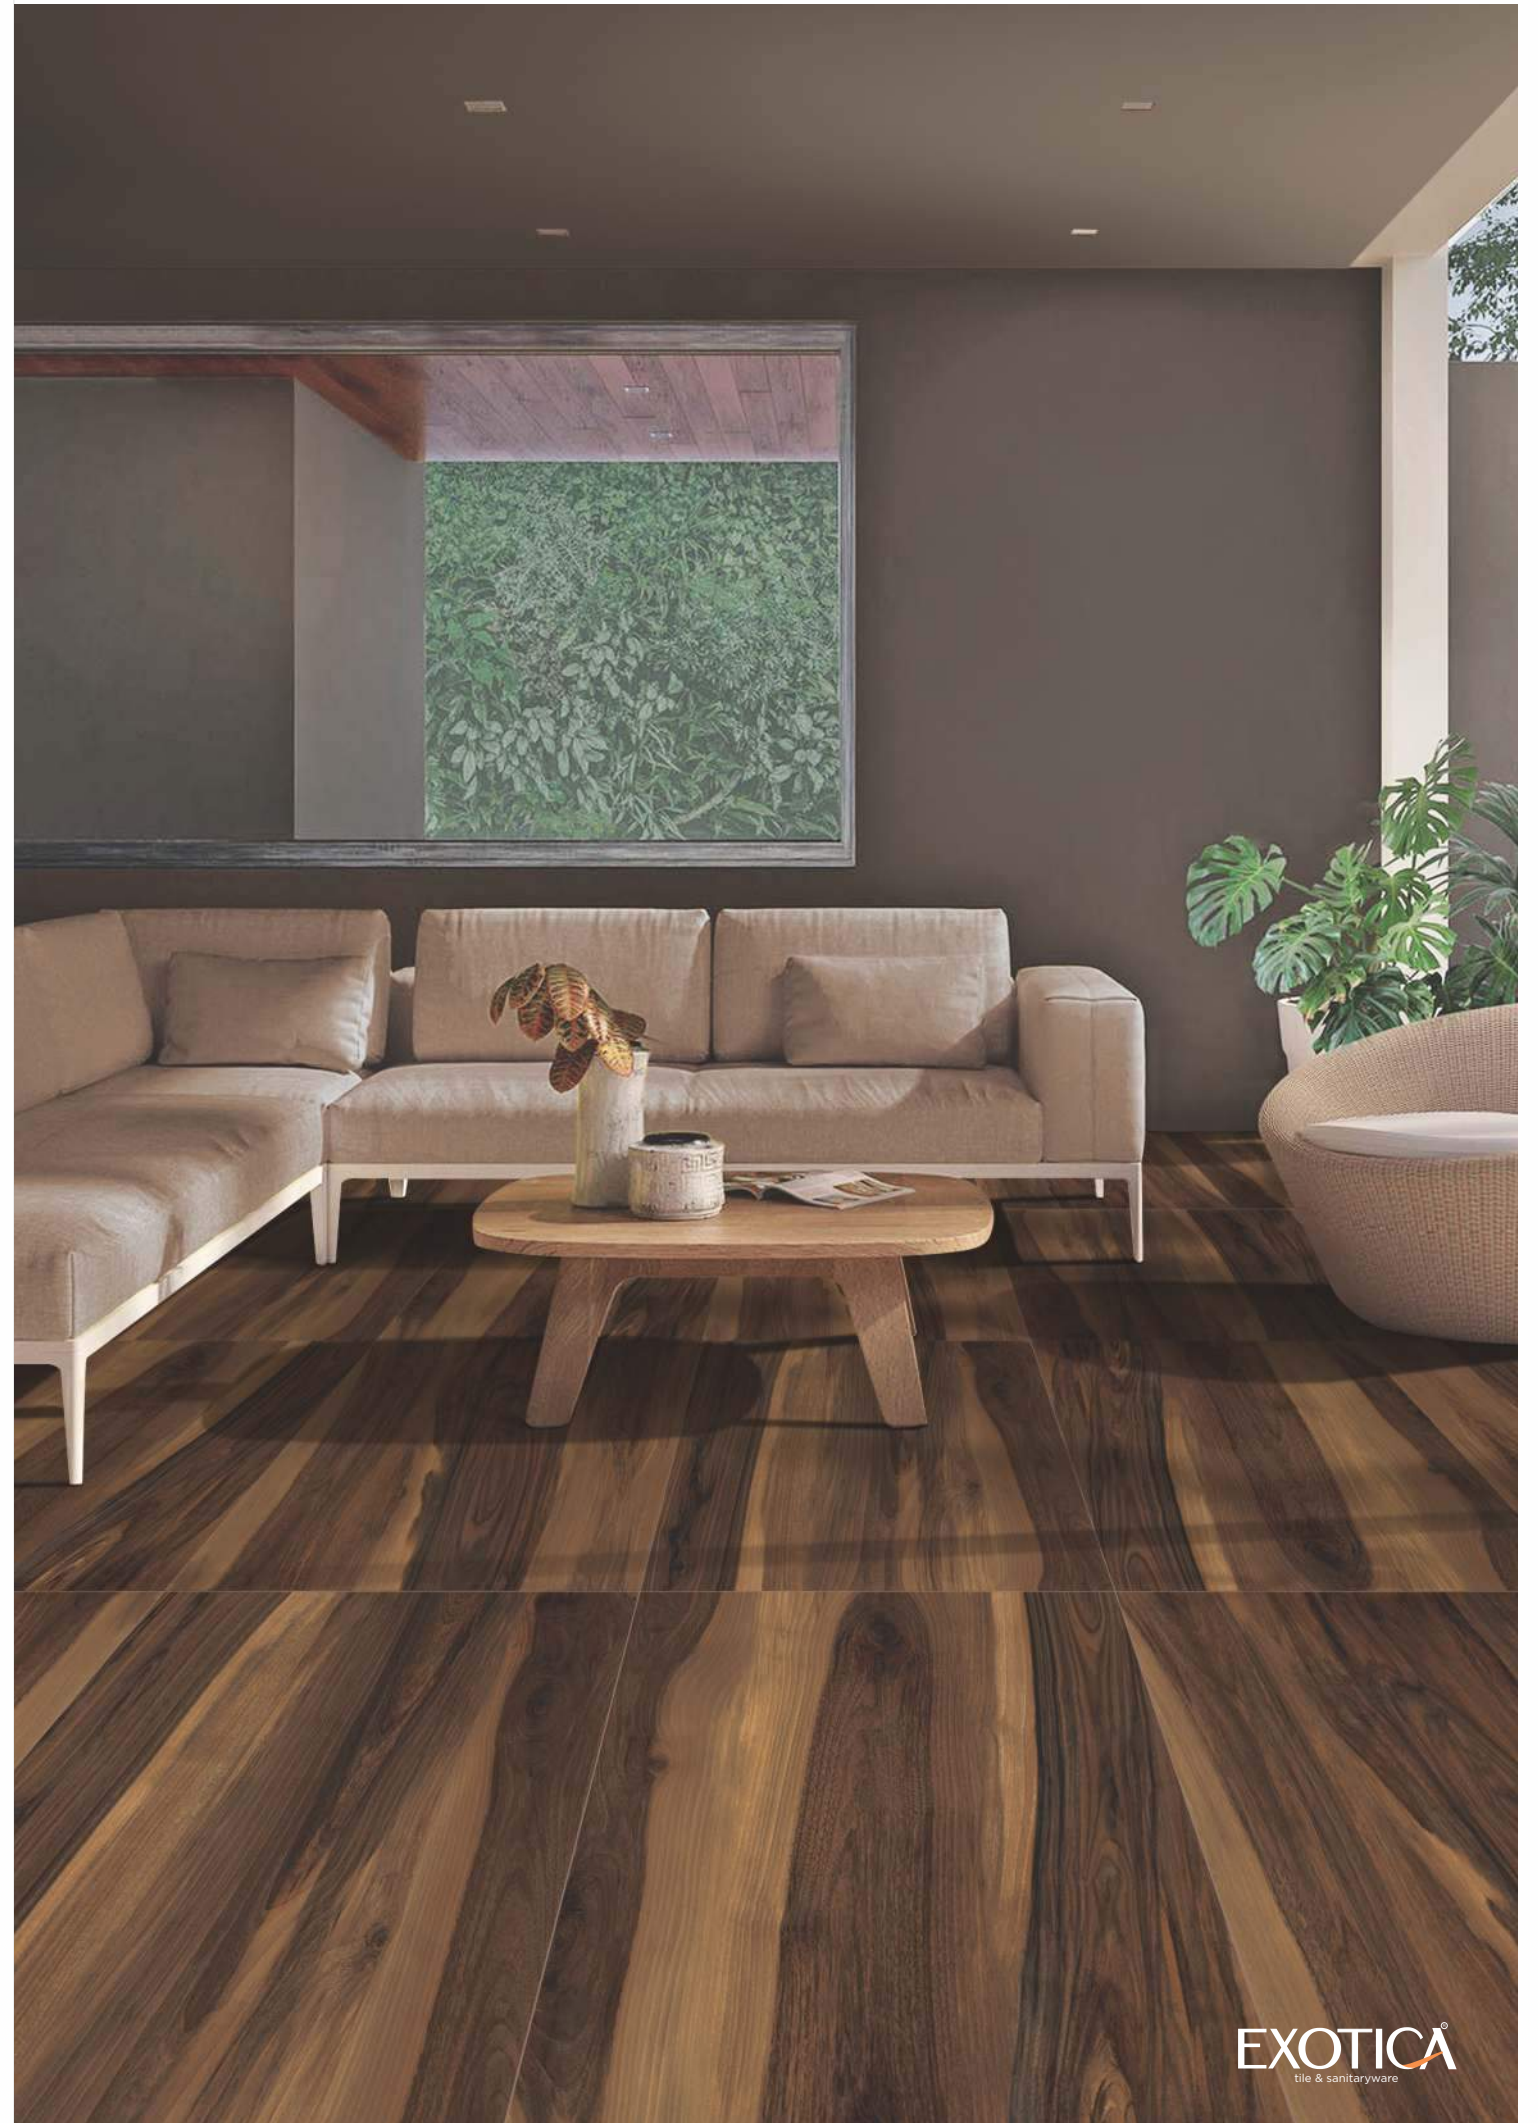

Sugar
Finish

600x1200mm

Colour
Moods

GVT
PGVT
COLLECTION

Royal Maple
Wenge

Faces

3

EXOTICA
tile & sanitaryware