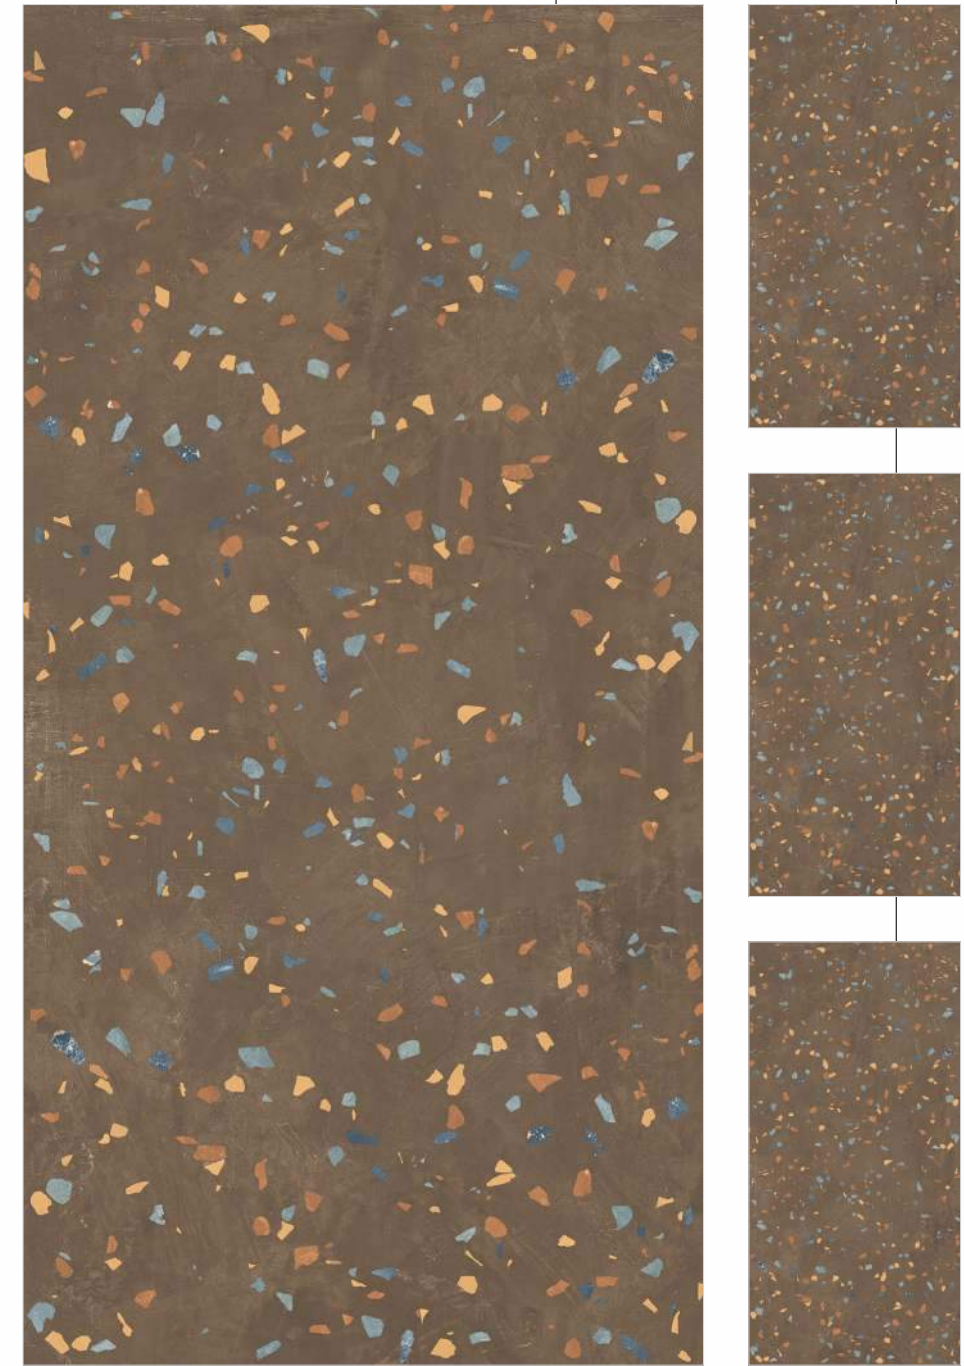

Colorful Chips Series

Rustic Finish

600x1200mm

Colour Moods

EXOTICA[®]
tile & sanitaryware

Royal Terra
Symphony Coffee

Colorful Chips Series

Rustic Finish