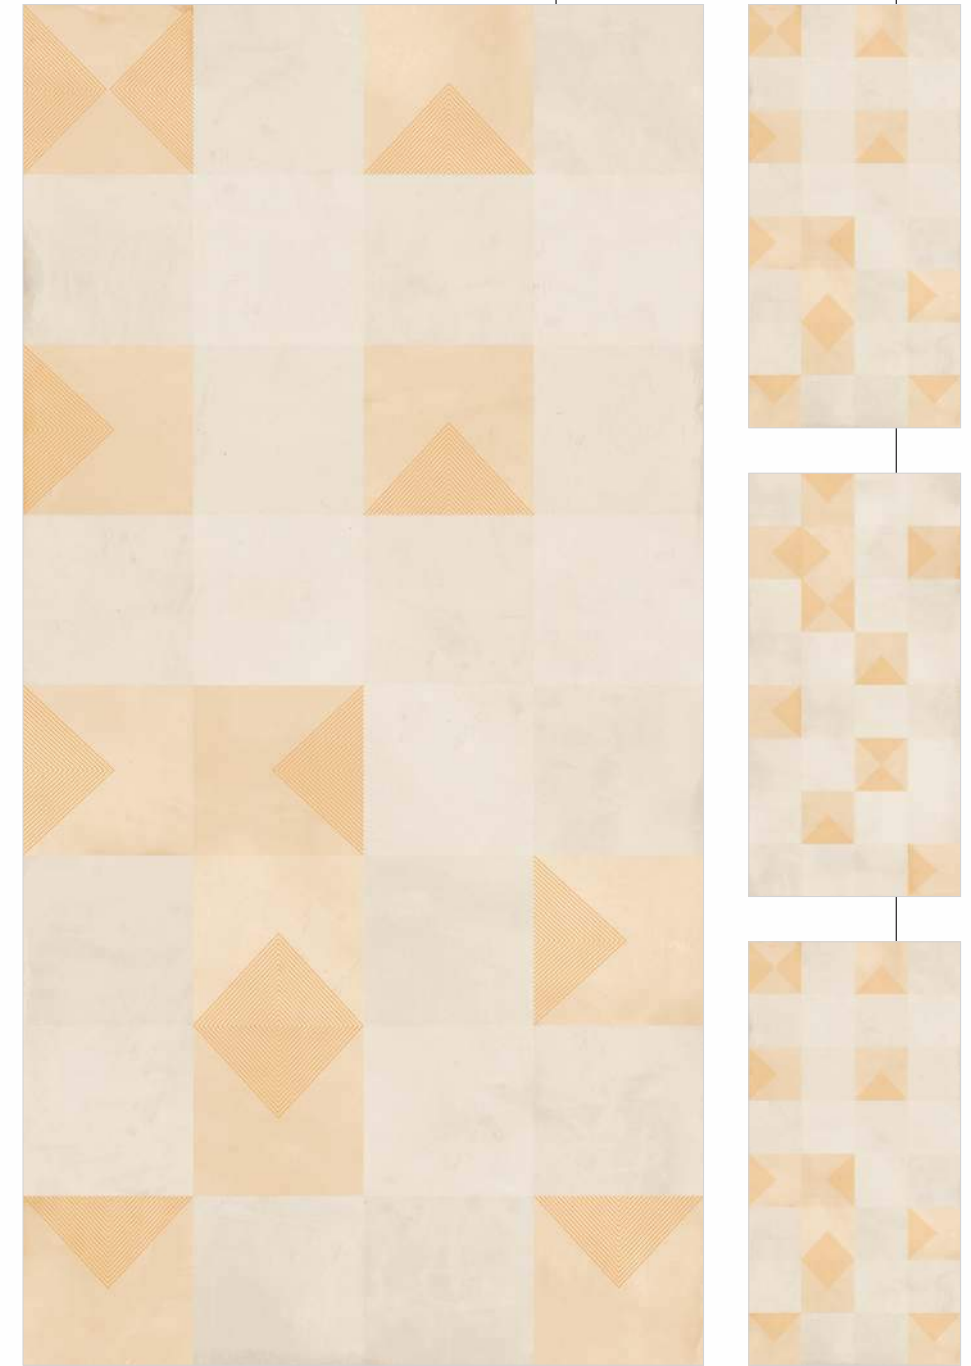

Royal Spring
Vanilla Decor 1

Faces

2