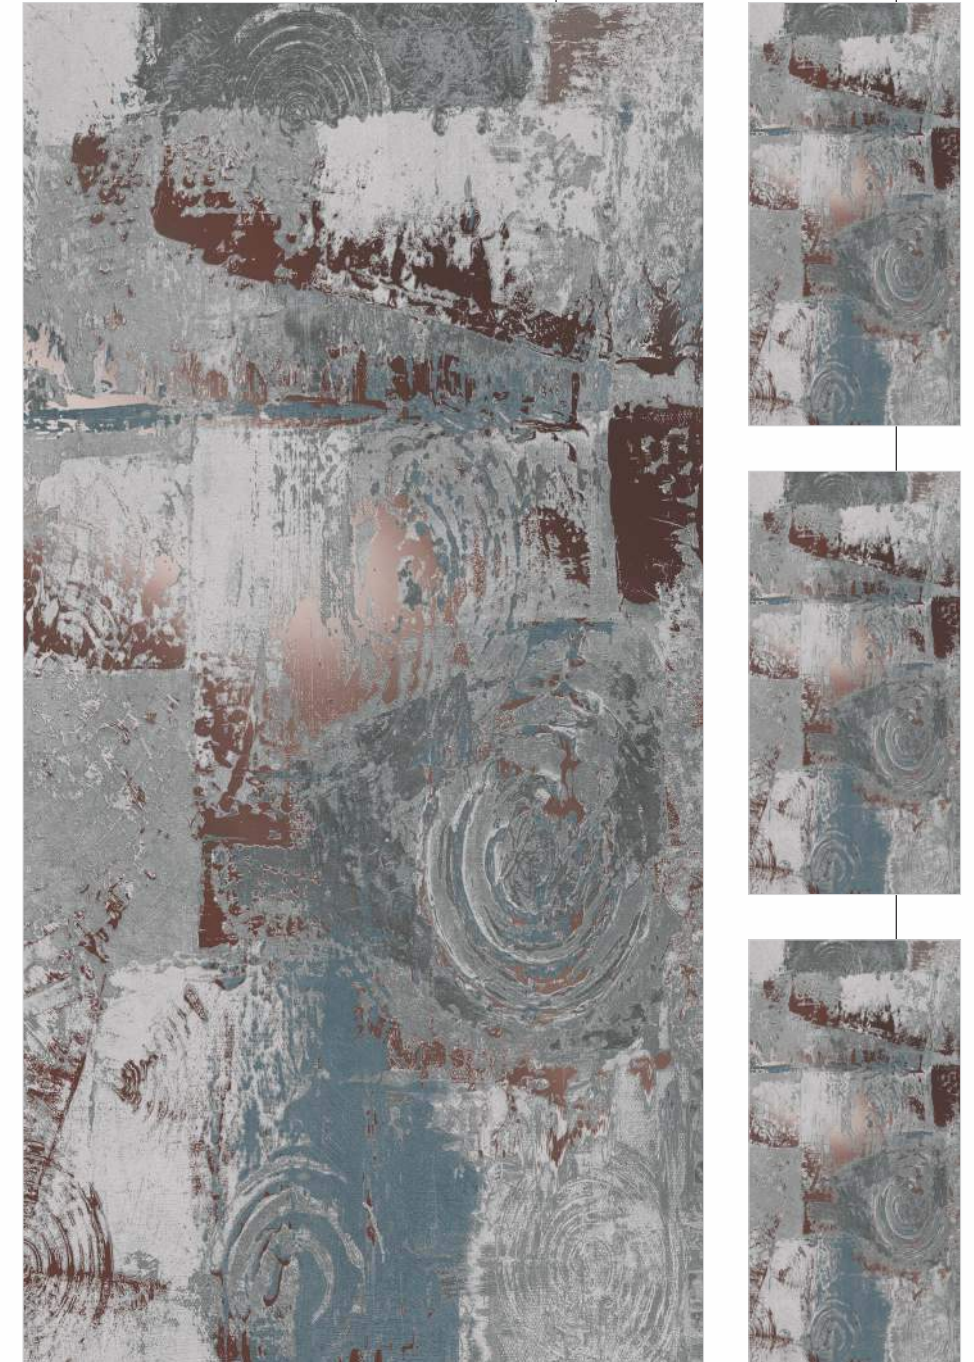

Royal Fozzy Gris Decor