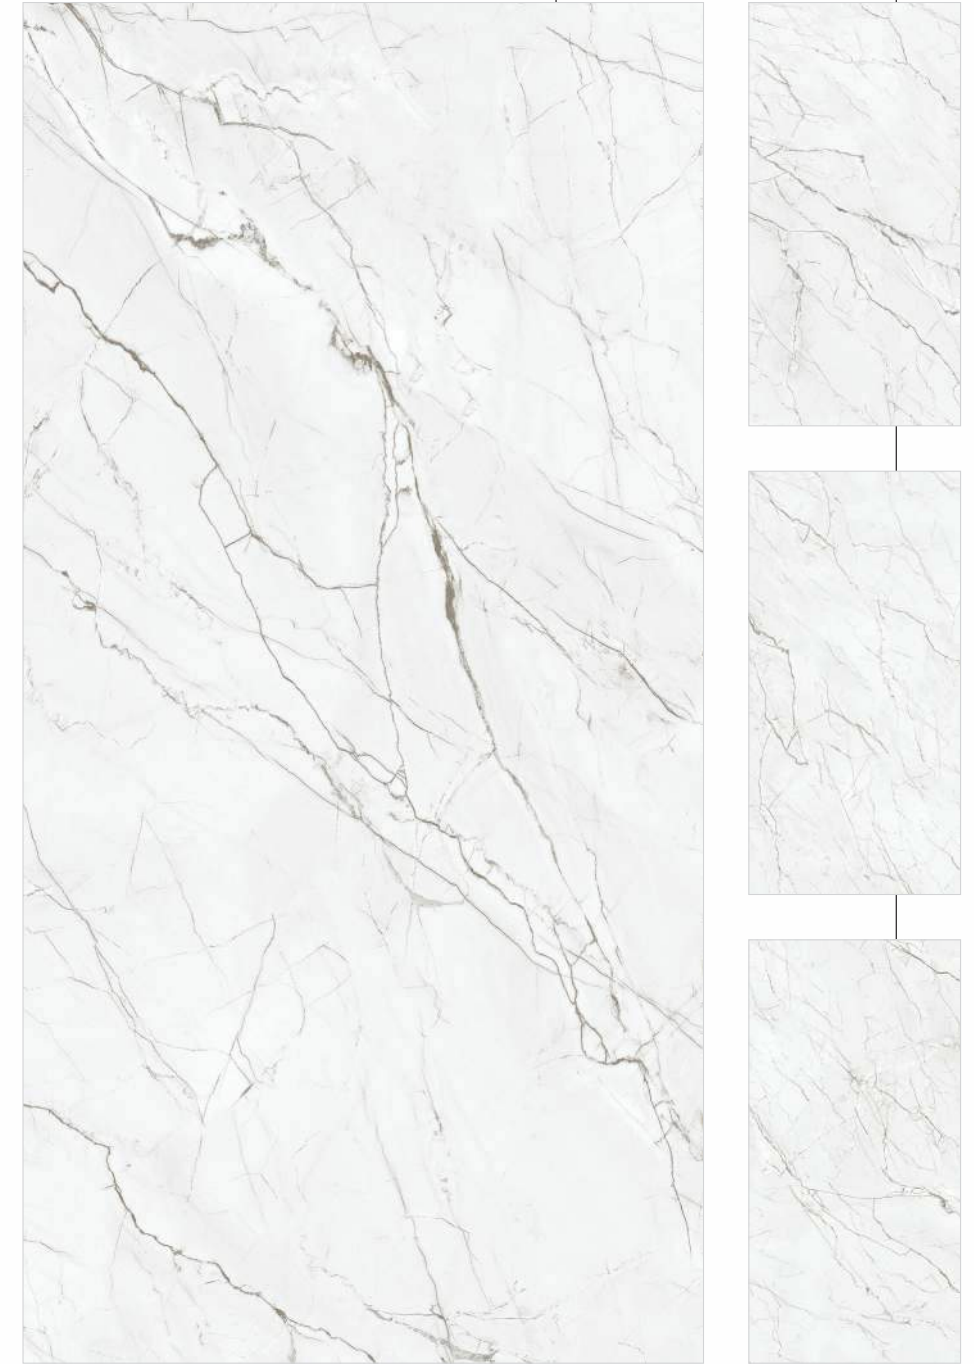

Faces

4

Carving Finish

600x1200mm

EXOTICA
tile & sanitaryware

Royal Etna Silver

Faces

4