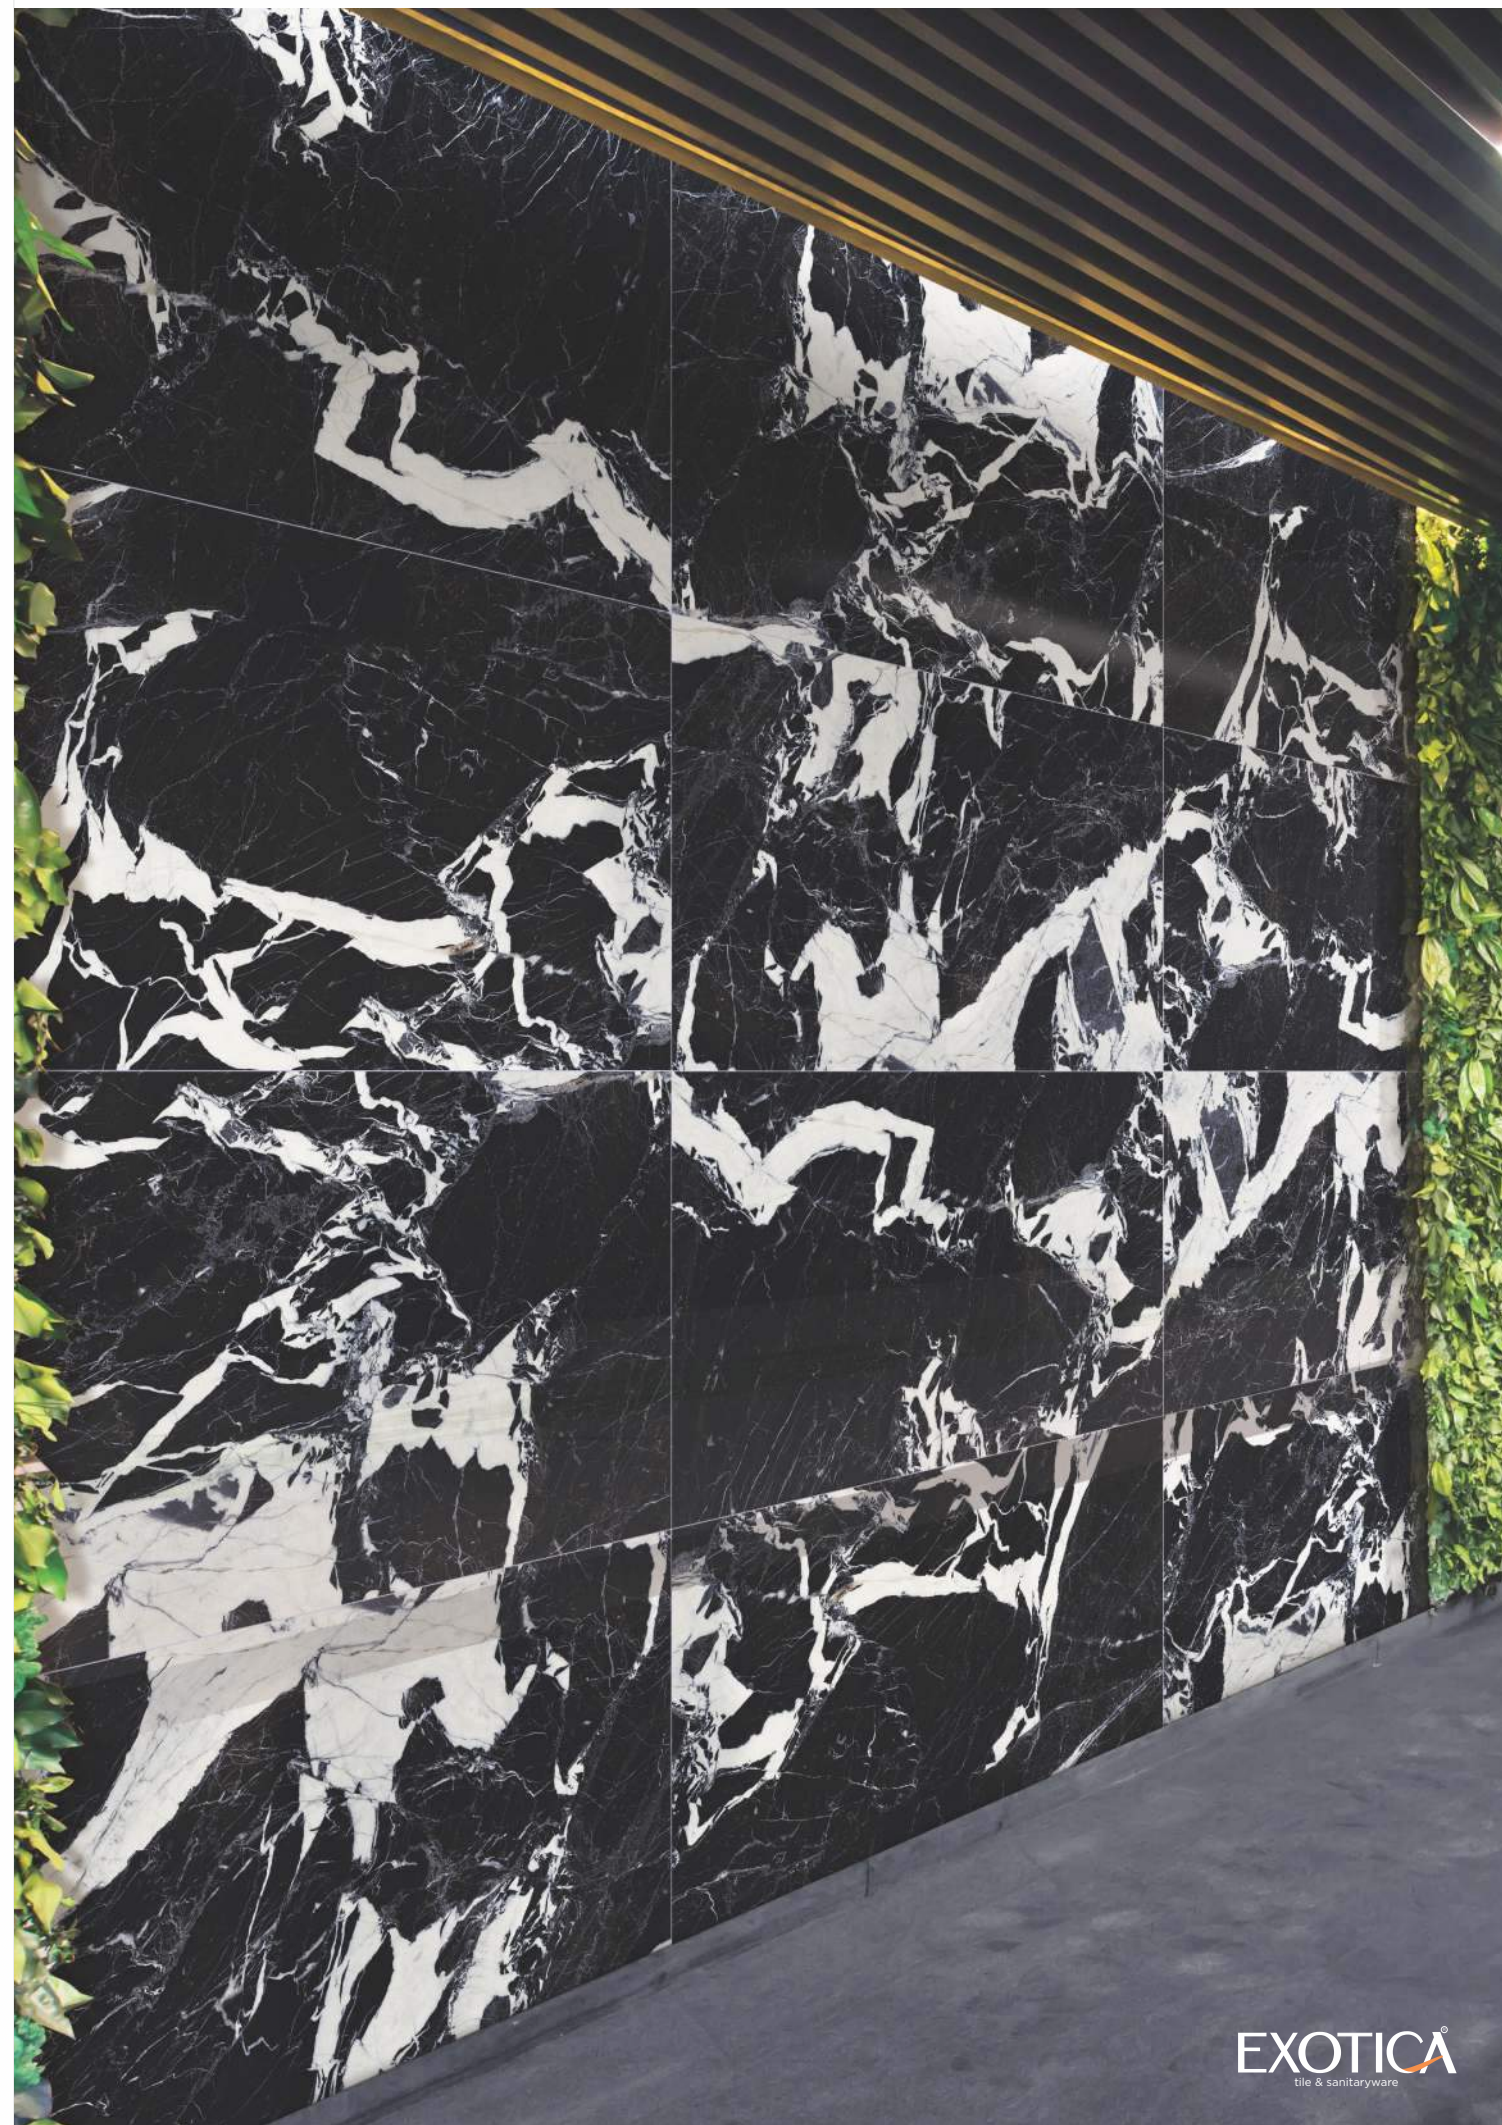

Black High Gloss

Finish

600x1200mm

Colour Moods

GVT
PGVT
COLLECTION

Royal Rivia Black

Faces

4