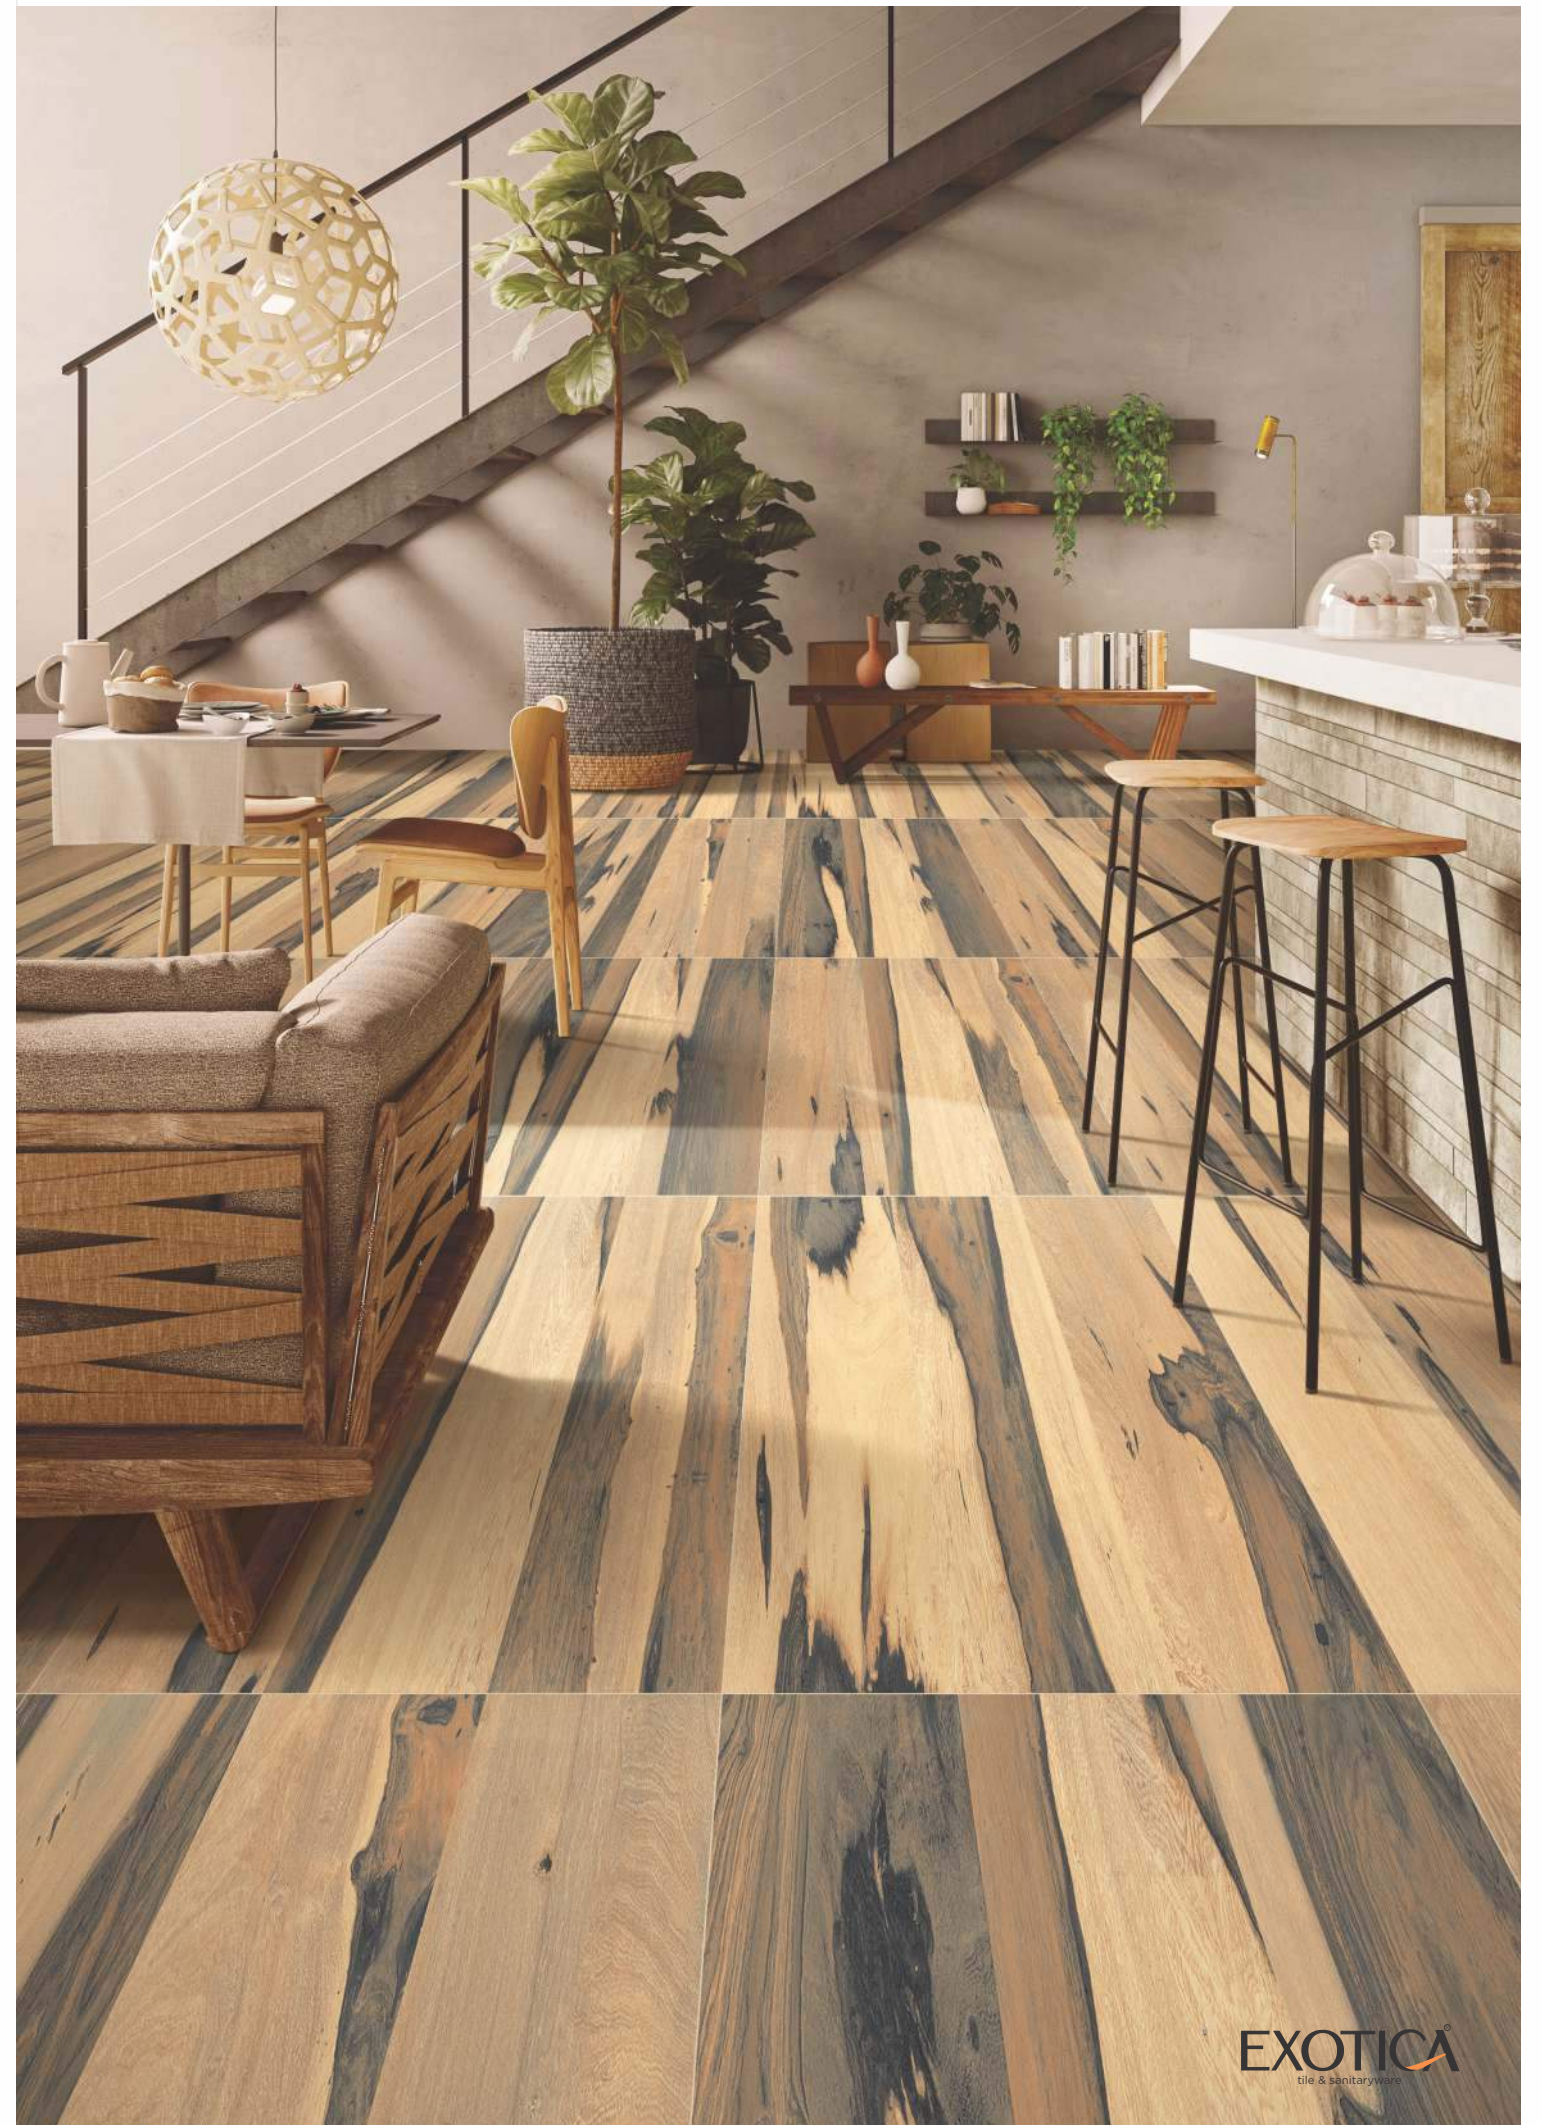

Wood Radiant

Finish

600x1200mm

Colour Moods

GVT
PGVT
COLLECTION

Royal Selvawood Chestnut

Faces

5

EXOTICA
tile & sanitaryware