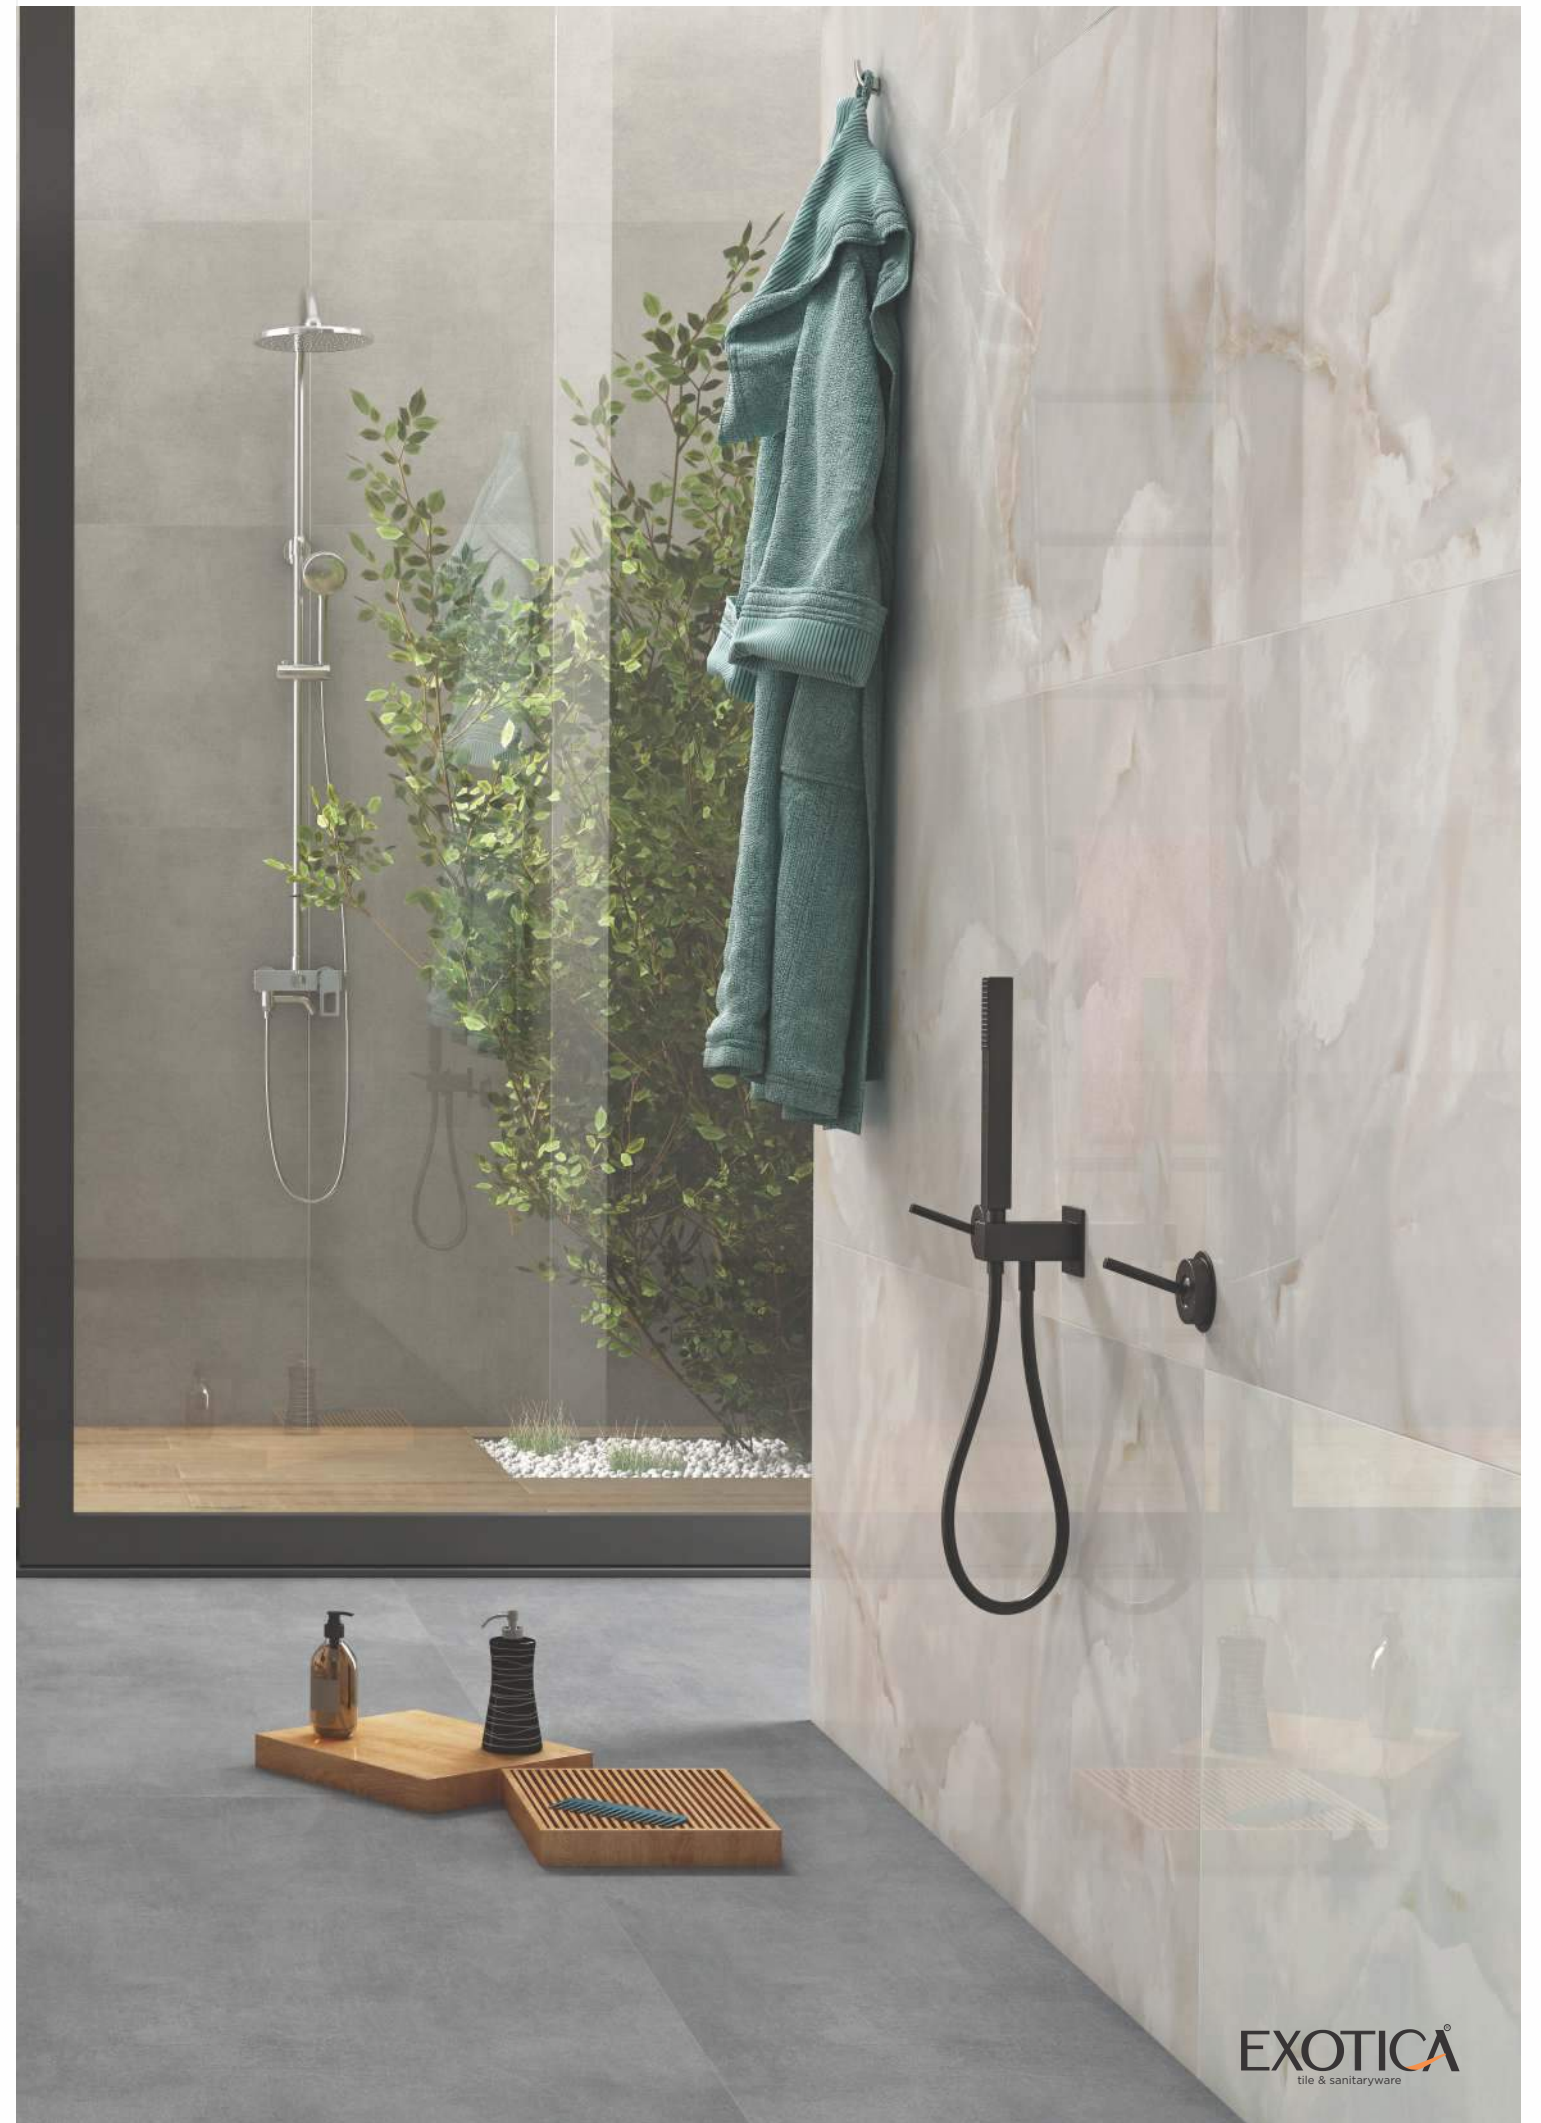

Glossy

Finish

600x1200mm

Colour
Moods

GVT
PGVT
COLLECTION

Royal Moon
Onice Pearl

Faces

3